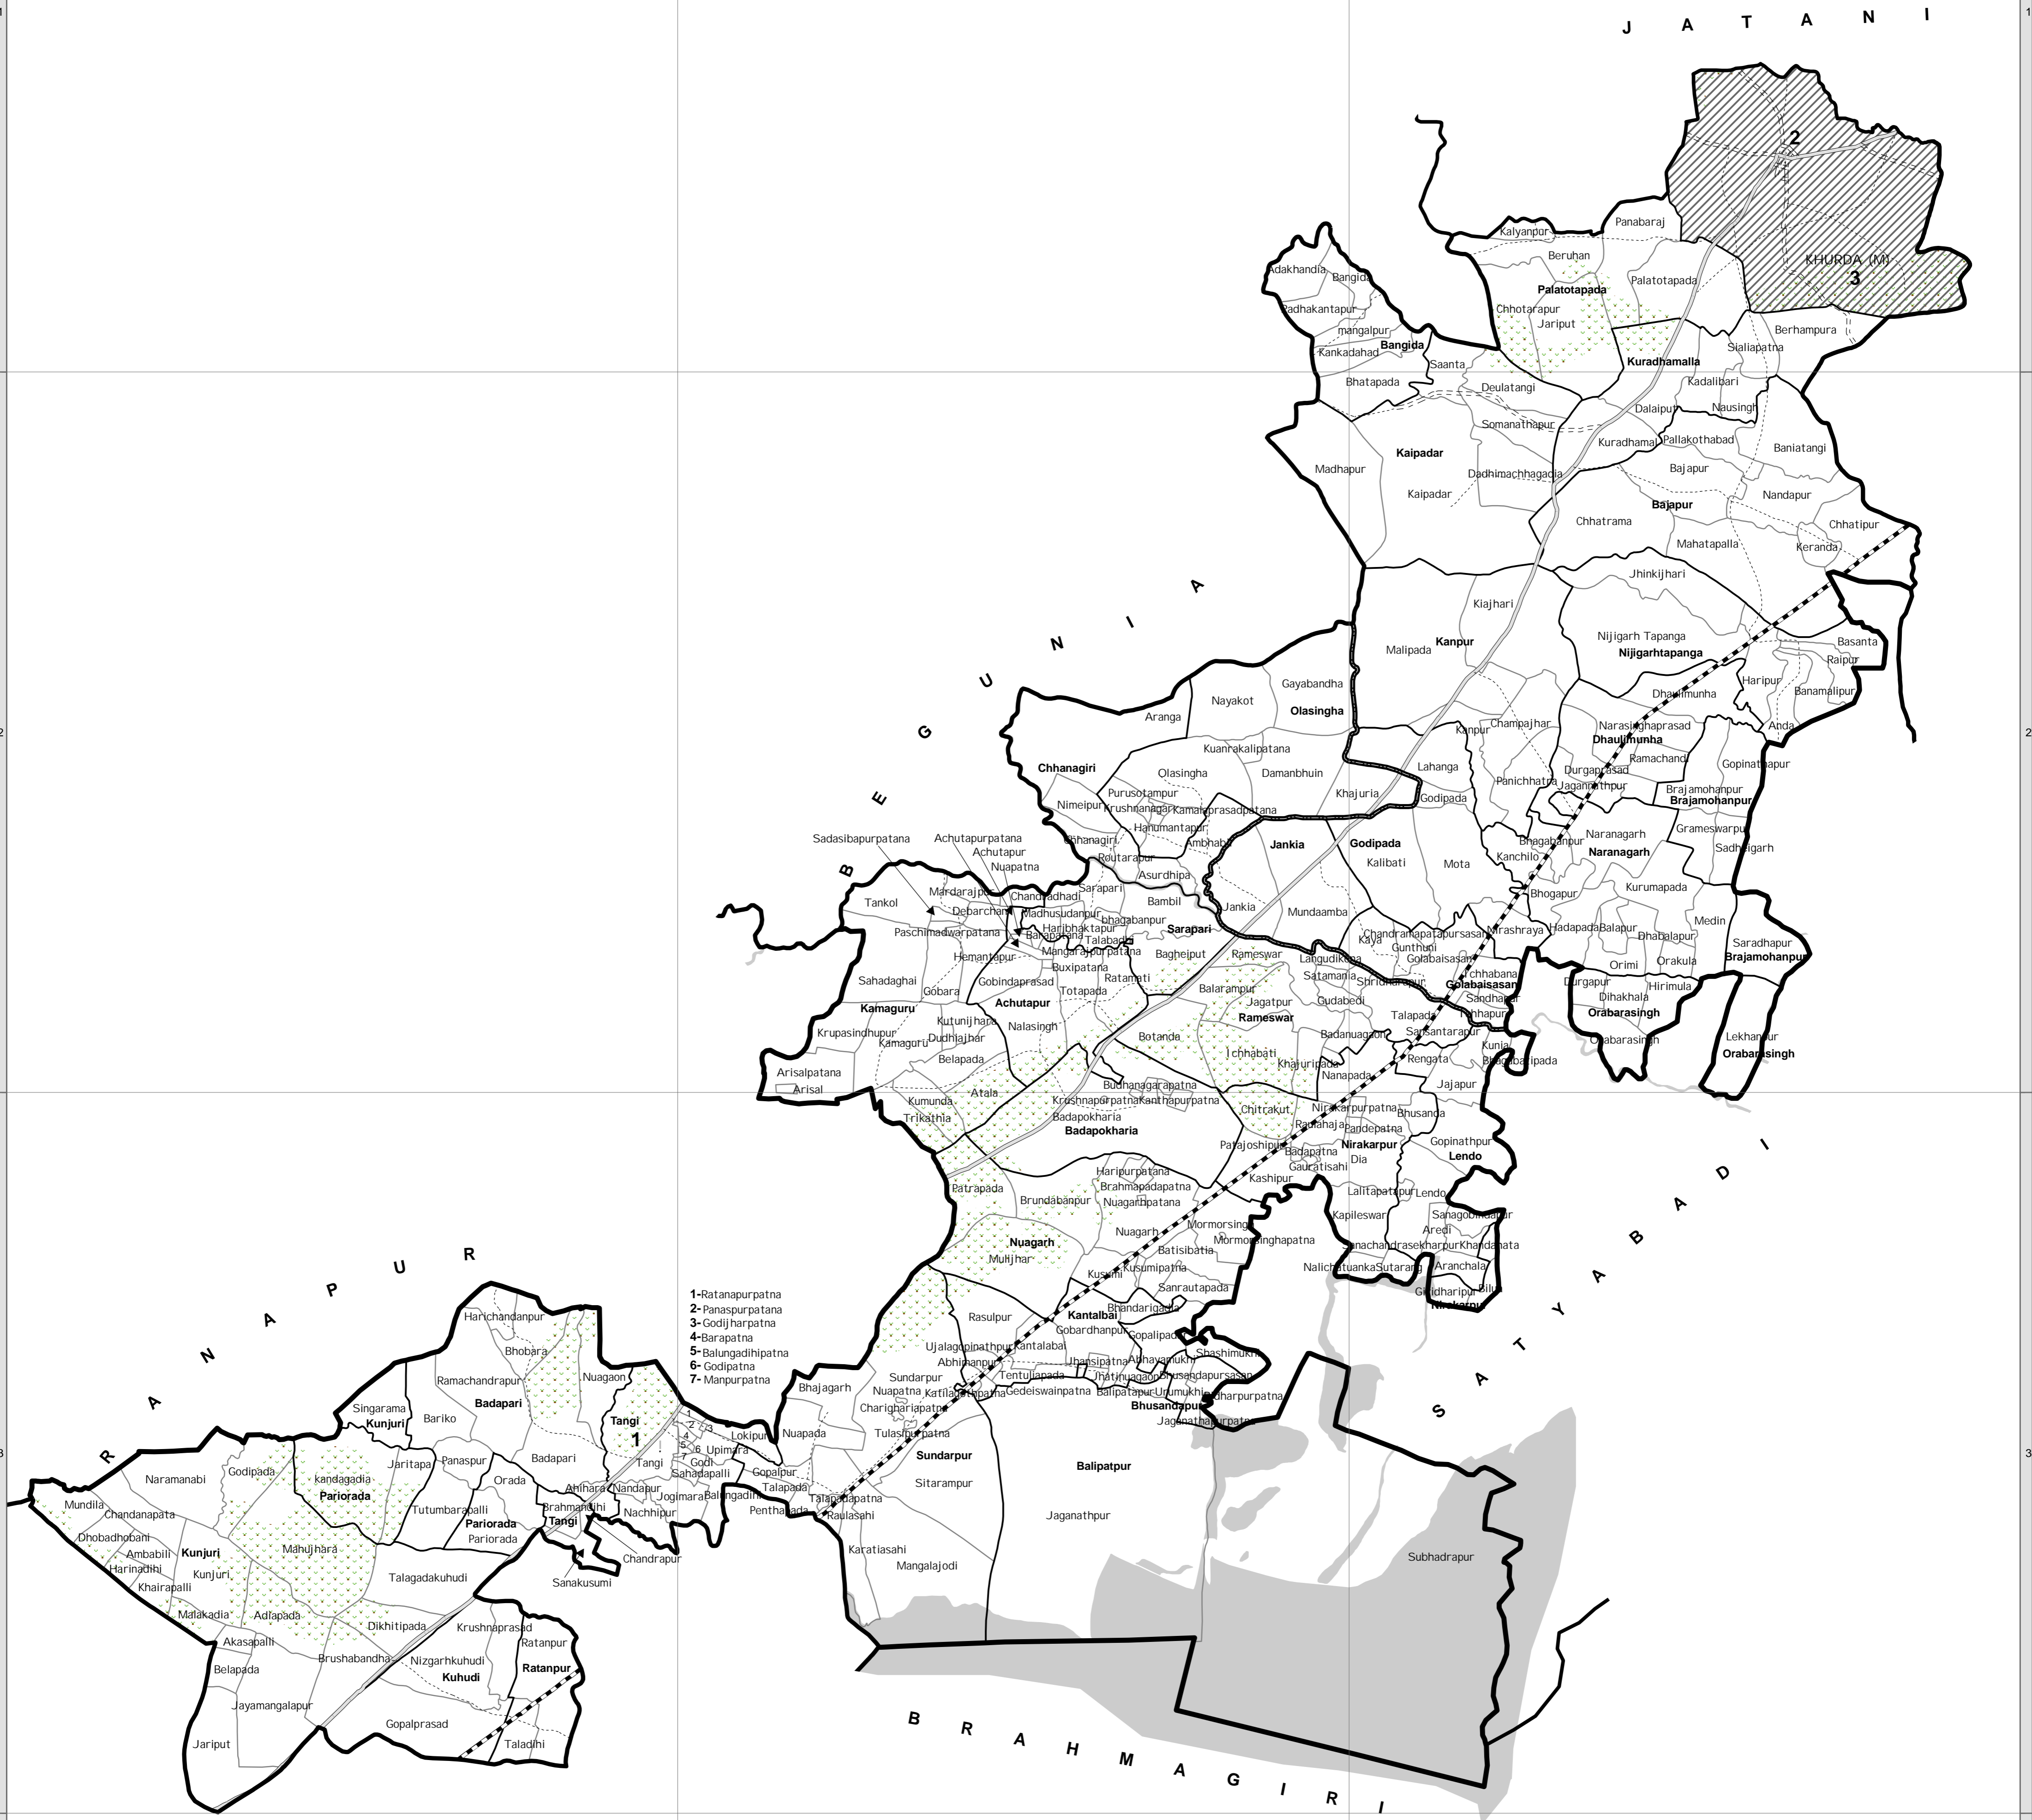

ASSEMBLY CONSTITUENCY MAP
117-KHURDA
(AS PER DELIMITATION COMMISSION'S ORDER Dt. 15-12-2006)
KHURDA DISTRICT, ORISSA

1-TANGI BLOCK
2-KHURDA BLOCK (PART)
3-KHURDA (M)

! BLOCK H.Q.	ASSEMBLY BOUNDARY	NATIONAL HIGHWAY
MUNICIPALITY / NAC	BLOCK BOUNDARY	MAJOR ROADS
FOREST	G.P. BOUNDARY	OTHER ROADS
RIVER / RESERVOIR	VILLAGE BOUNDARY	RAILWAY

Sponsored by
CHIEF ELECTORAL OFFICER
Orissa, Bhubaneswar

Orissa Remote Sensing Application Centre
Dept. of Science and Technology
Govt. of Orissa, Bhubaneswar