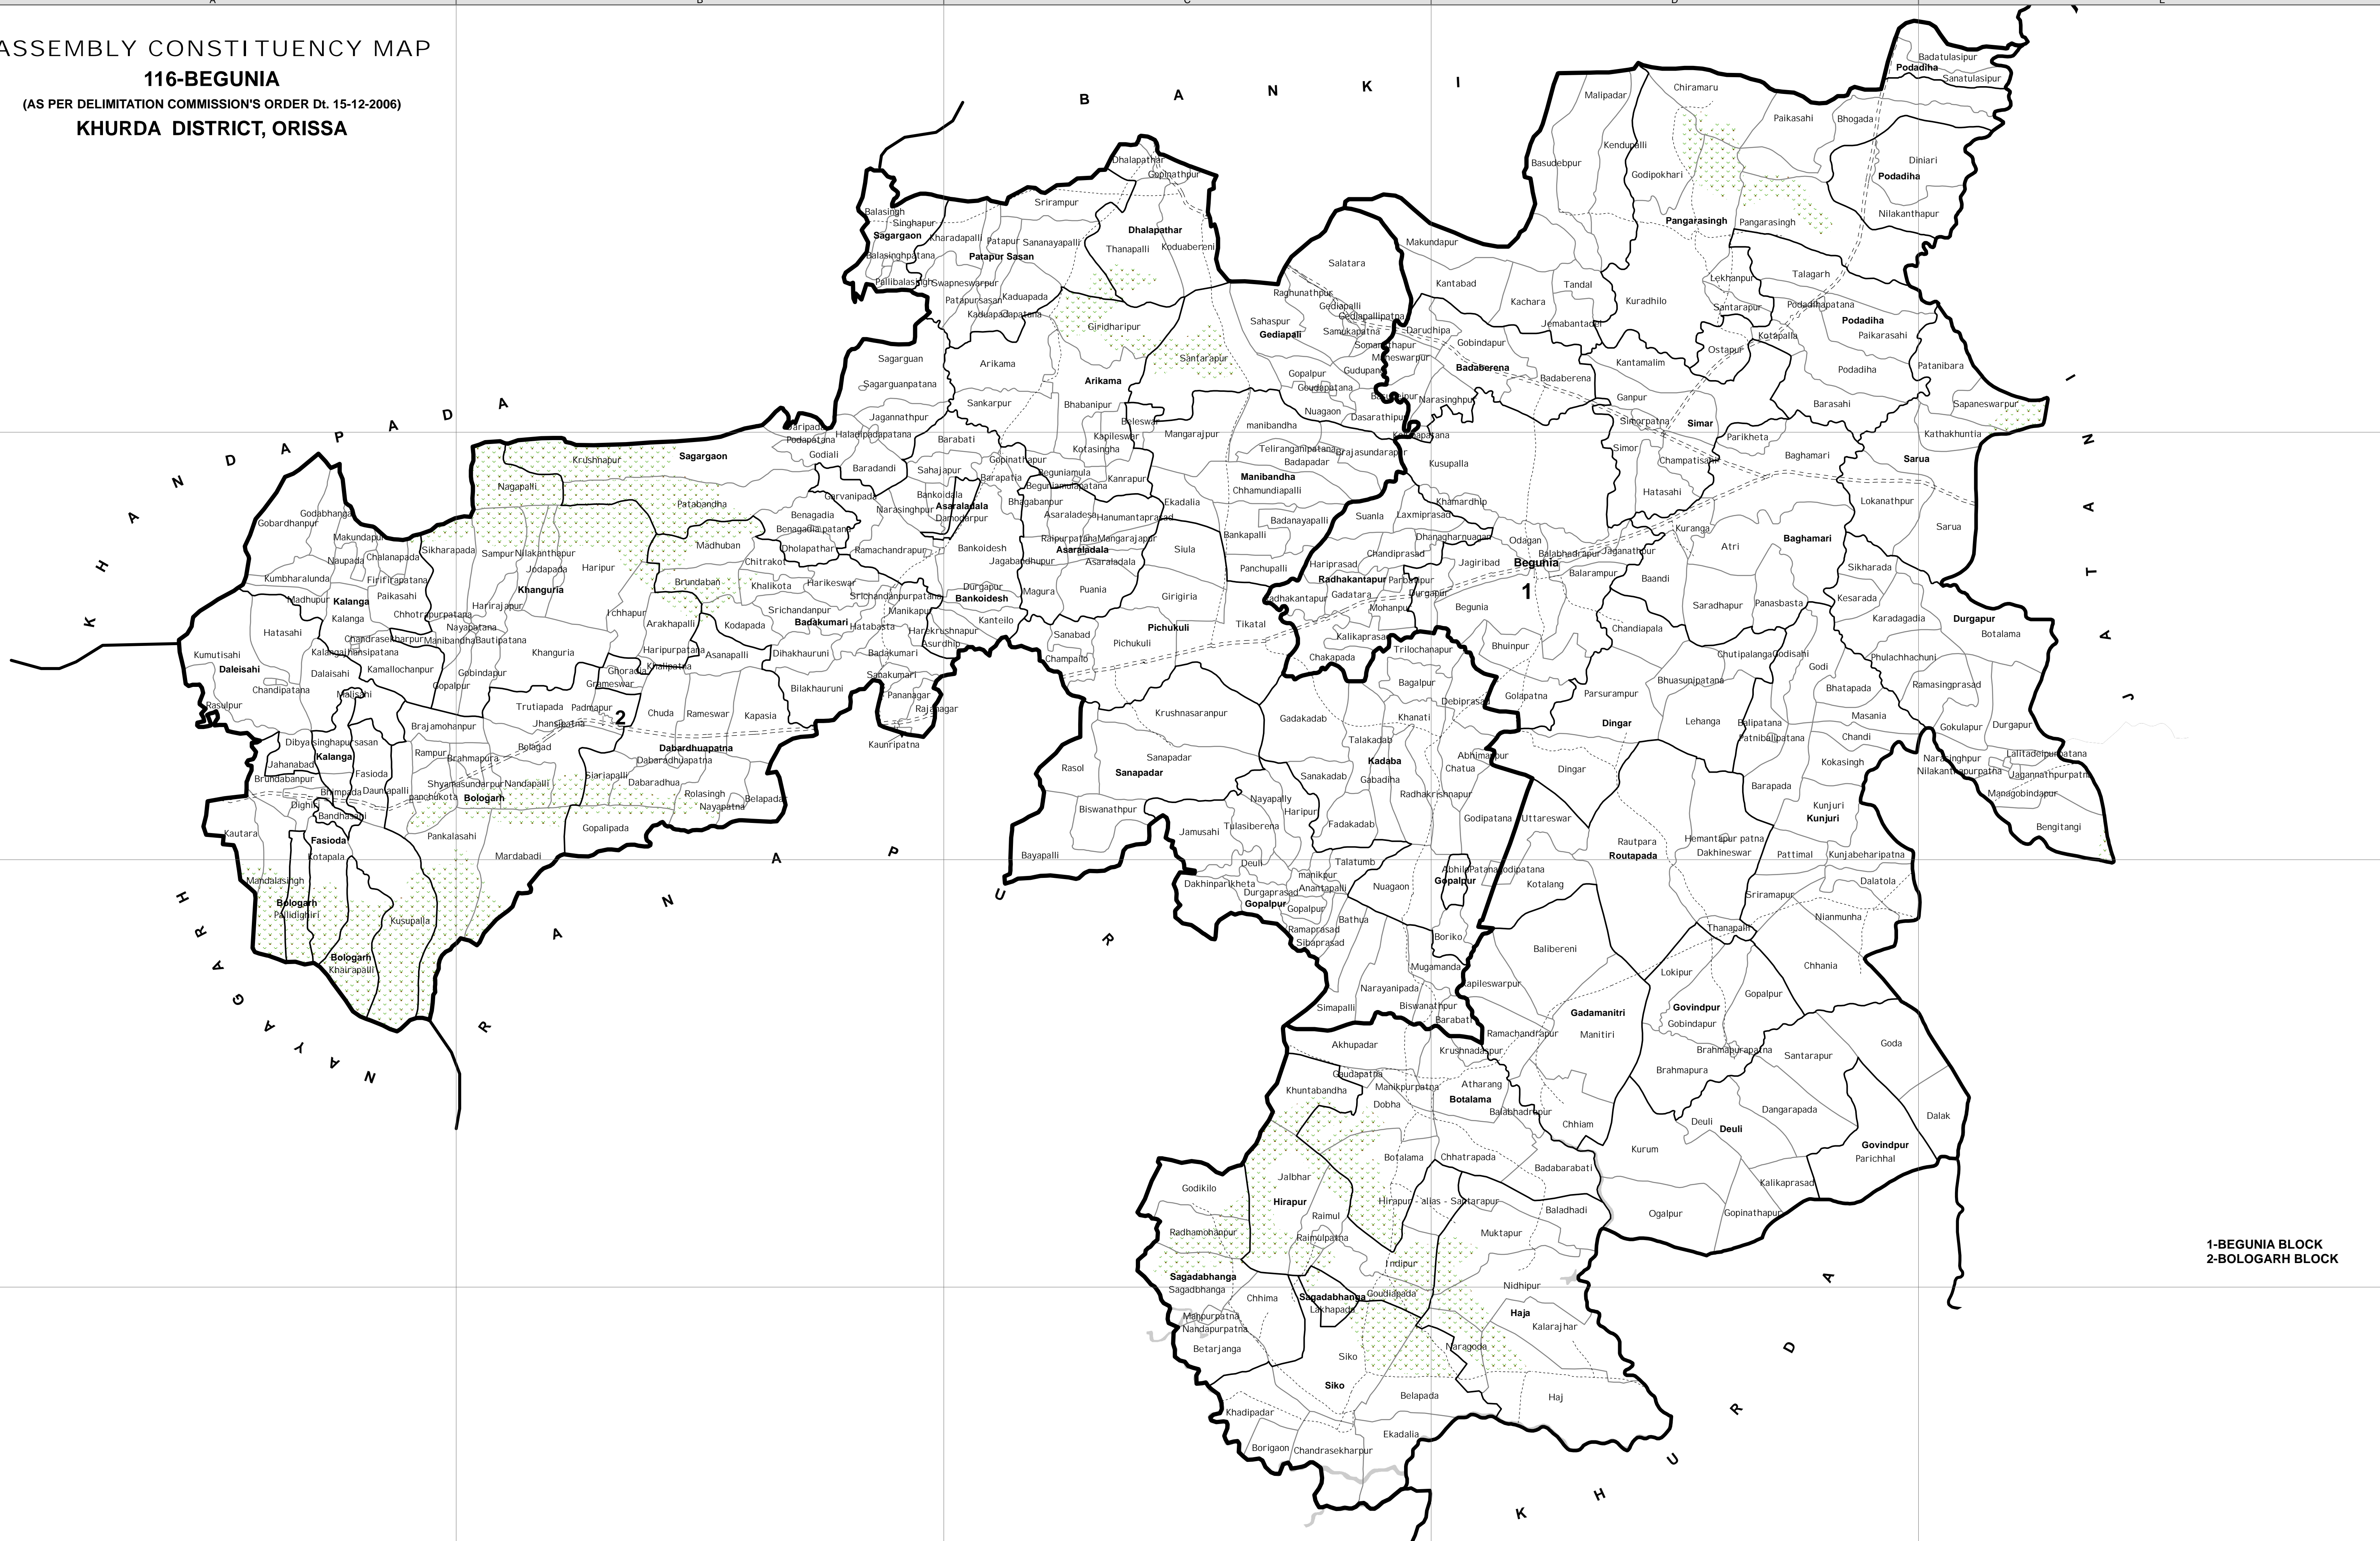

ASSEMBLY CONSTITUENCY MAP

116-BEGUNIA

(AS PER DELIMITATION COMMISSION'S ORDER Dt. 15-12-2006)

KHURDA DISTRICT, ORISSA

1-BEGUNIA BLOCK
2-BOLOGARH BLOCK

- BLOCK H.Q.
- MUNICIPALITY / NAC
- FOREST
- RIVER / RESERVOIR
- ASSEMBLY BOUNDARY
- BLOCK BOUNDARY
- G.P. BOUNDARY
- VILLAGE BOUNDARY
- NATIONAL HIGHWAY
- MAJOR ROADS
- OTHER ROADS
- RAILWAY

Sponsored by
CHIEF ELECTORATE OFFICER
Orissa, Bhubaneswar

Orissa Remote Sensing Application Centre
Dept. of Science and Technology
Govt. of Orissa, Bhubaneswar