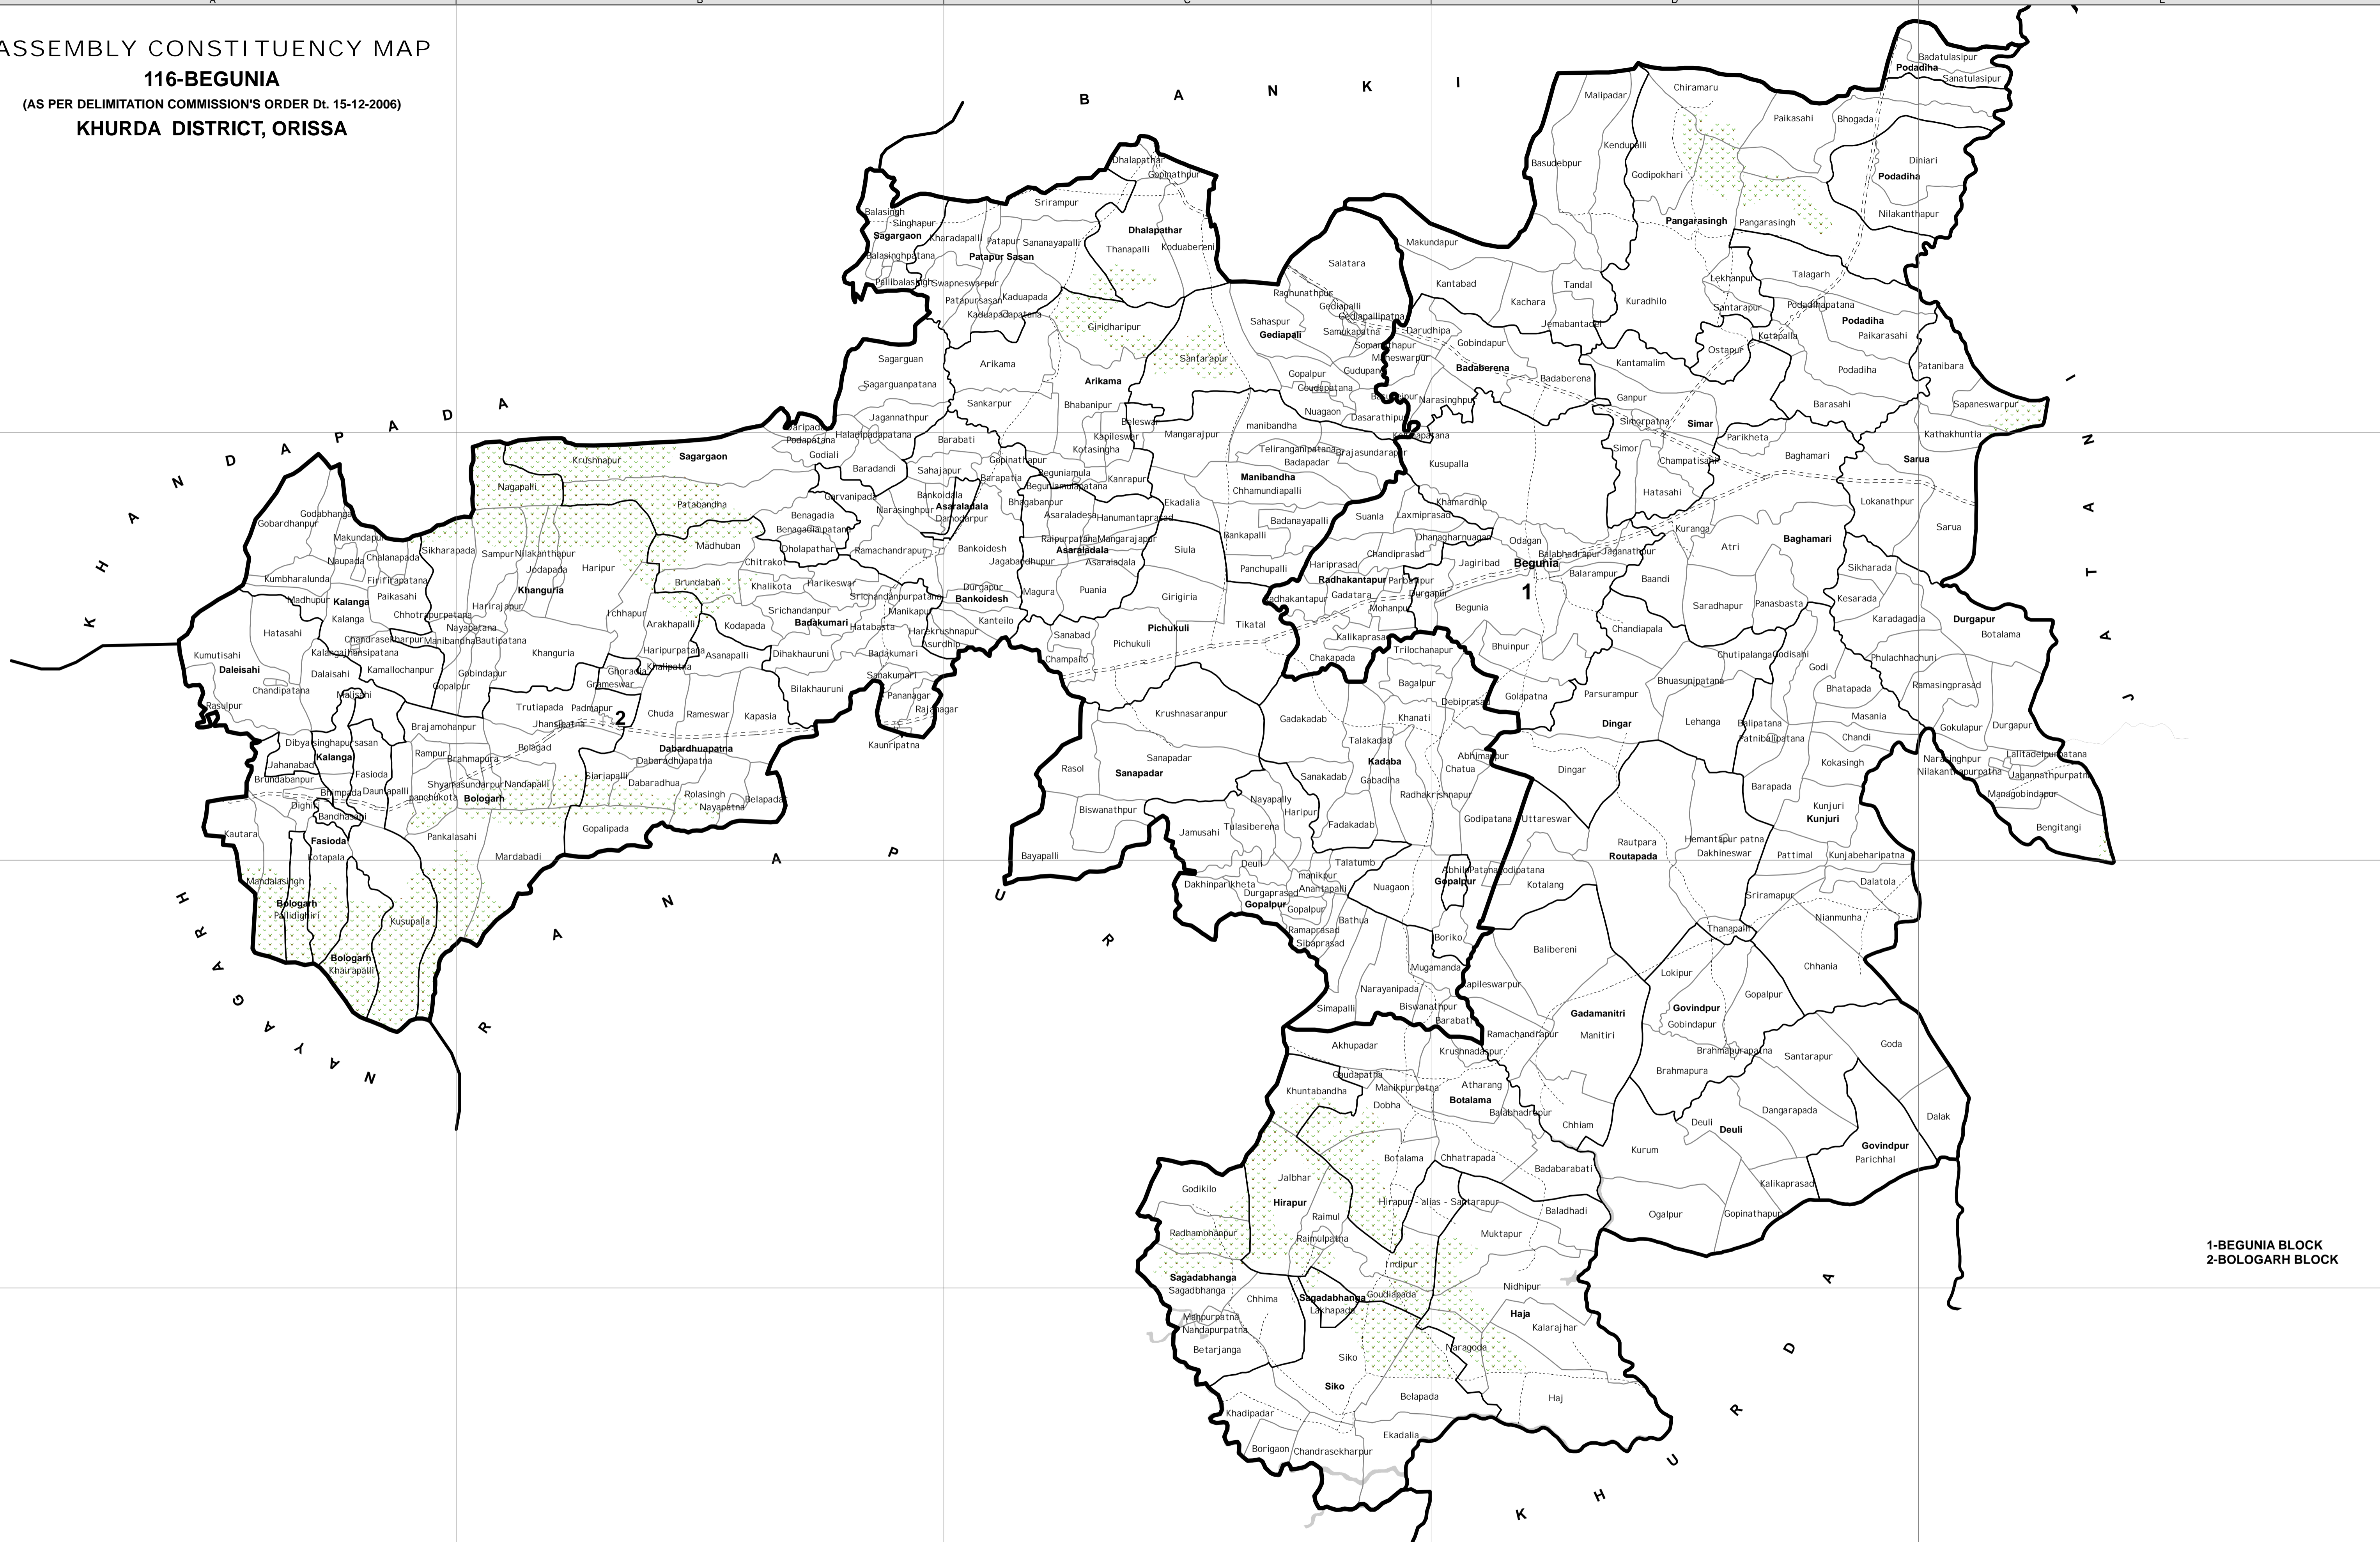

ASSEMBLY CONSTITUENCY MAP
116-BEGUNIA
 (AS PER DELIMITATION COMMISSION'S ORDER Dt. 15-12-2006)
KHURDA DISTRICT, ORISSA

1-BEGUNIA BLOCK
 2-BOLOGARH BLOCK

- BLOCK H.Q.
- MUNICIPALITY / NAC
- FOREST
- RIVER / RESERVOIR
- ASSEMBLY BOUNDARY
- BLOCK BOUNDARY
- G.P. BOUNDARY
- VILLAGE BOUNDARY
- NATIONAL HIGHWAY
- MAJOR ROADS
- OTHER ROADS
- RAILWAY

Sponsored by
CHIEF ELECTORATE OFFICER
 Orissa, Bhubaneswar

Orissa Remote Sensing Application Centre
 Dept. of Science and Technology
 Govt. of Orissa, Bhubaneswar