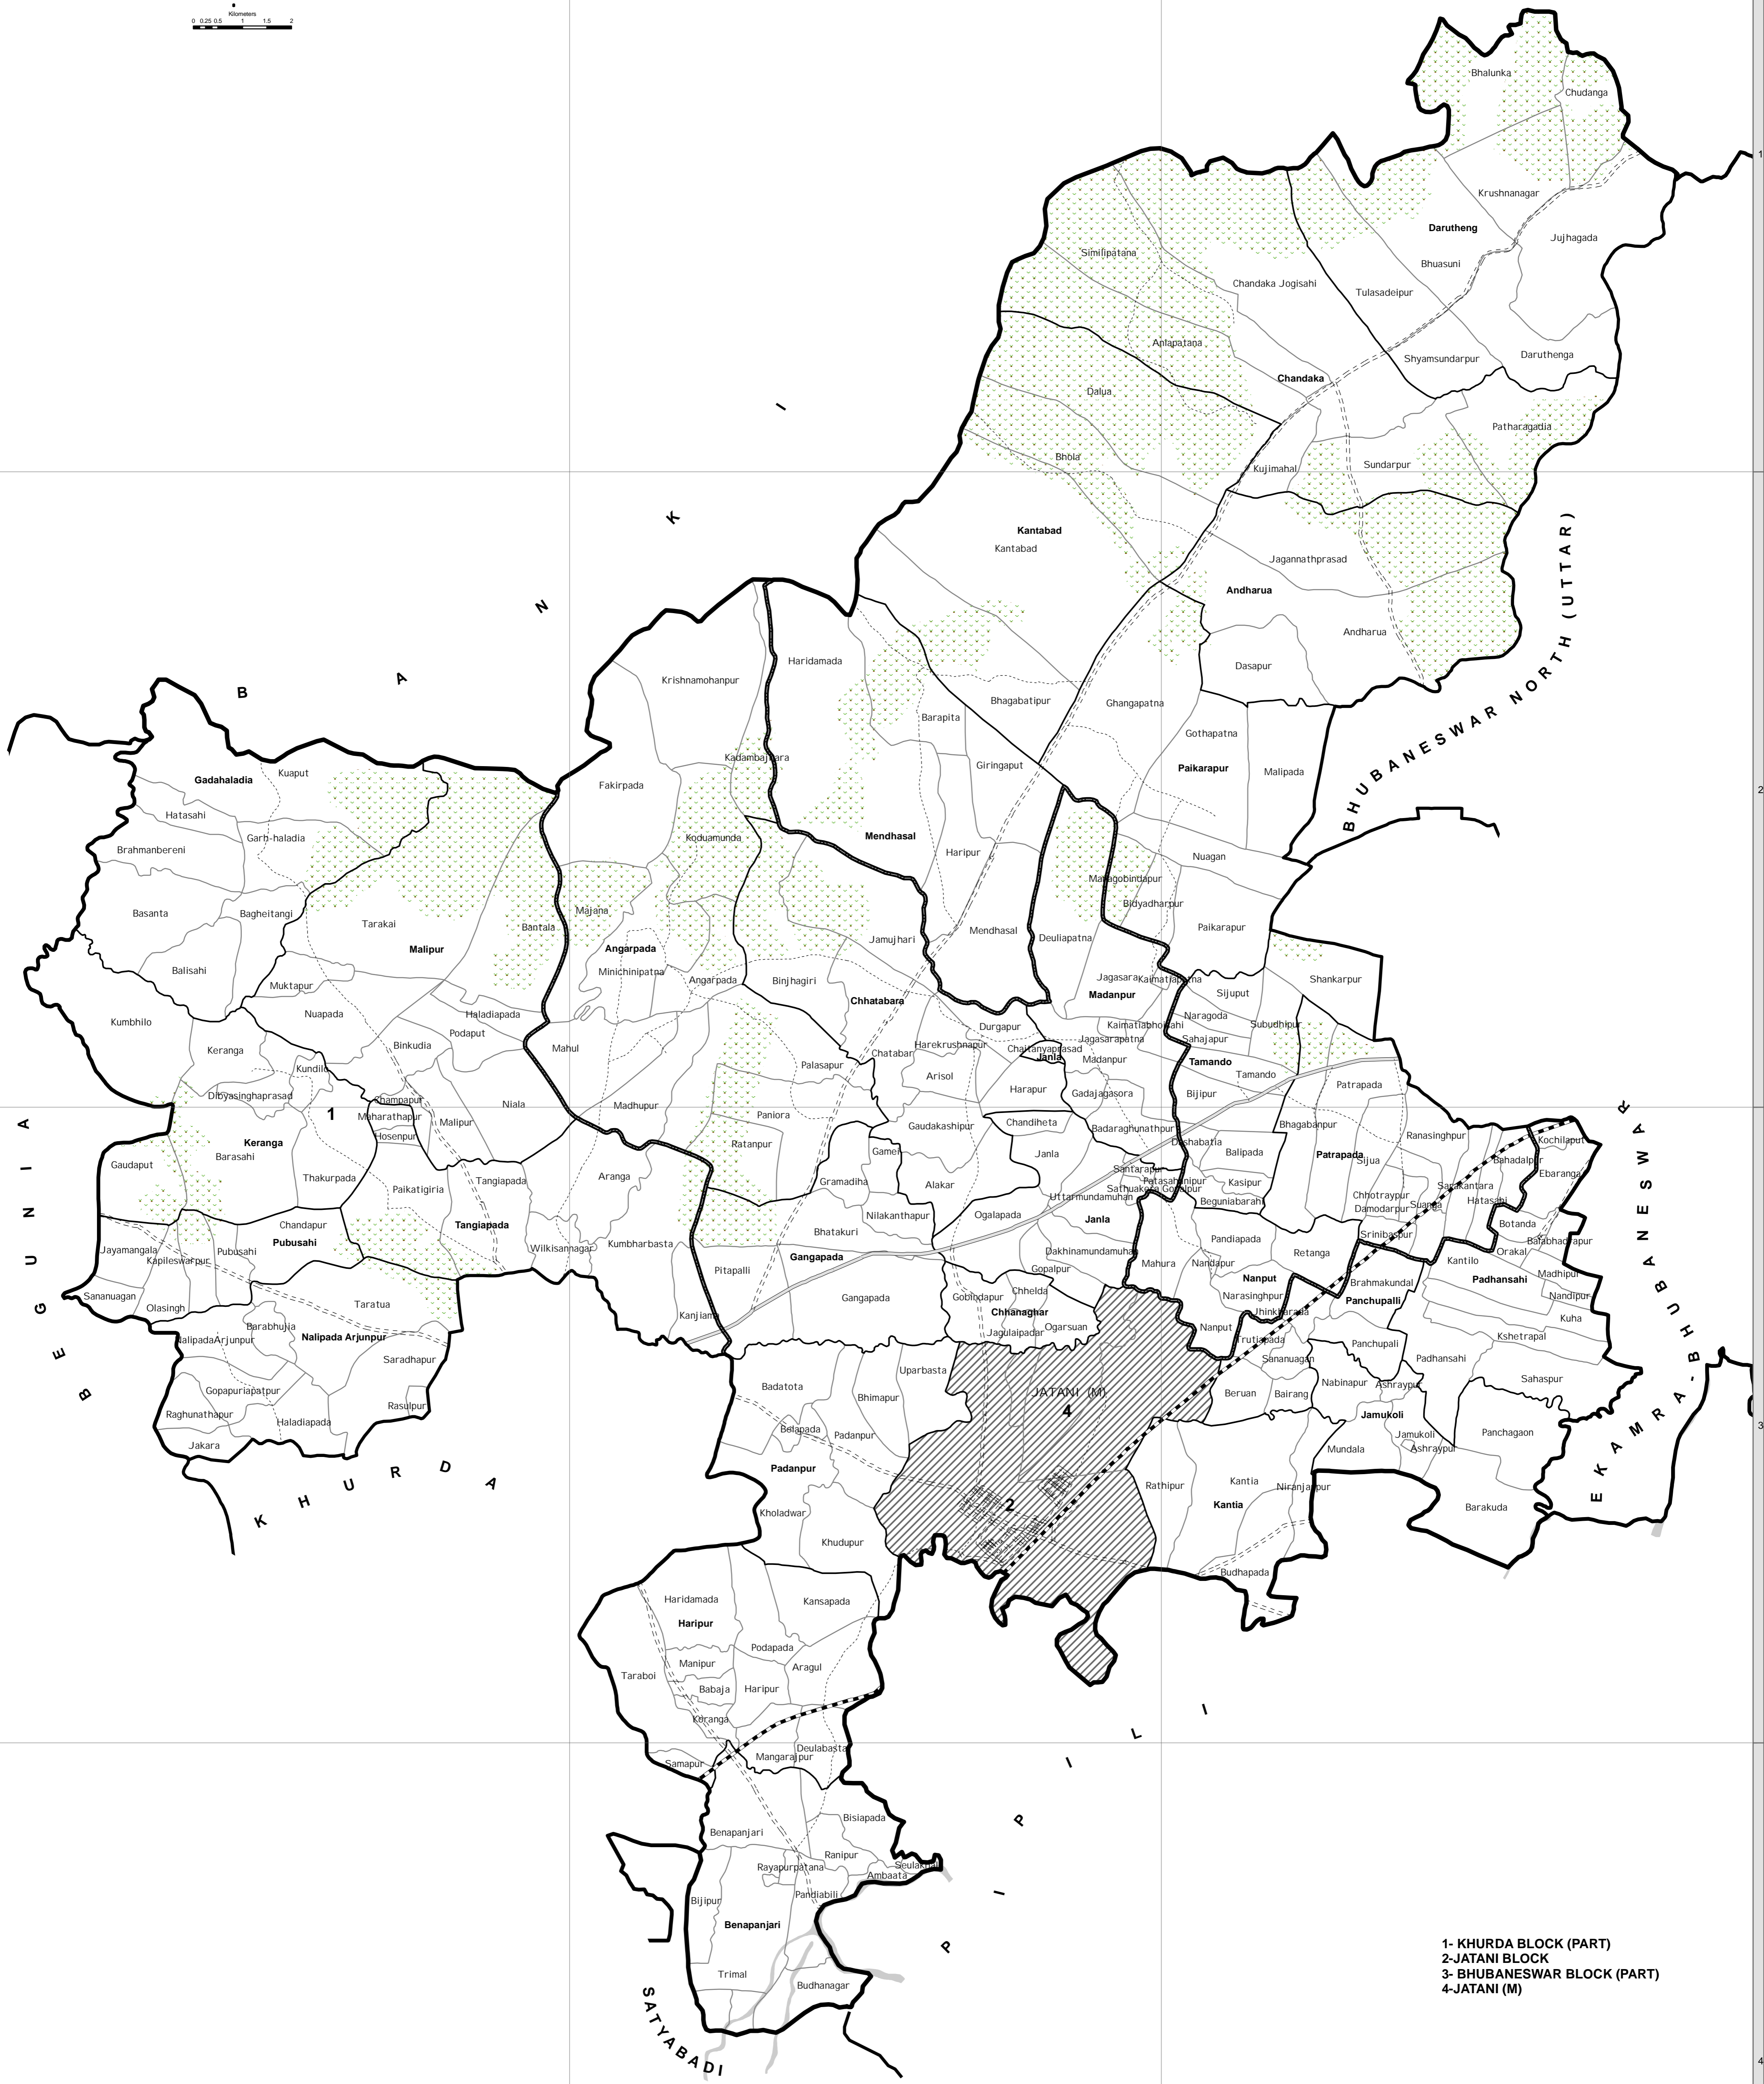

ASSEMBLY CONSTITUENCY MAP
115-JATANI
 (AS PER DELIMITATION COMMISSION'S ORDER Dt. 15-12-2006)
KHURDA DISTRICT, ORISSA

- 1- KHURDA BLOCK (PART)
- 2-JATANI BLOCK
- 3- BHUBANESWAR BLOCK (PART)
- 4-JATANI (M)

	BLOCK H.Q.		ASSEMBLY BOUNDARY		NATIONAL HIGHWAY
	MUNICIPALITY / NAC		BLOCK BOUNDARY		MAJOR ROADS
	FOREST		G.P. BOUNDARY		OTHER ROADS
	RIVER / RESERVOIR		VILLAGE BOUNDARY		RAILWAY

Sponsored by
CHIEF ELECTORAL OFFICER
 Orissa, Bhubaneswar