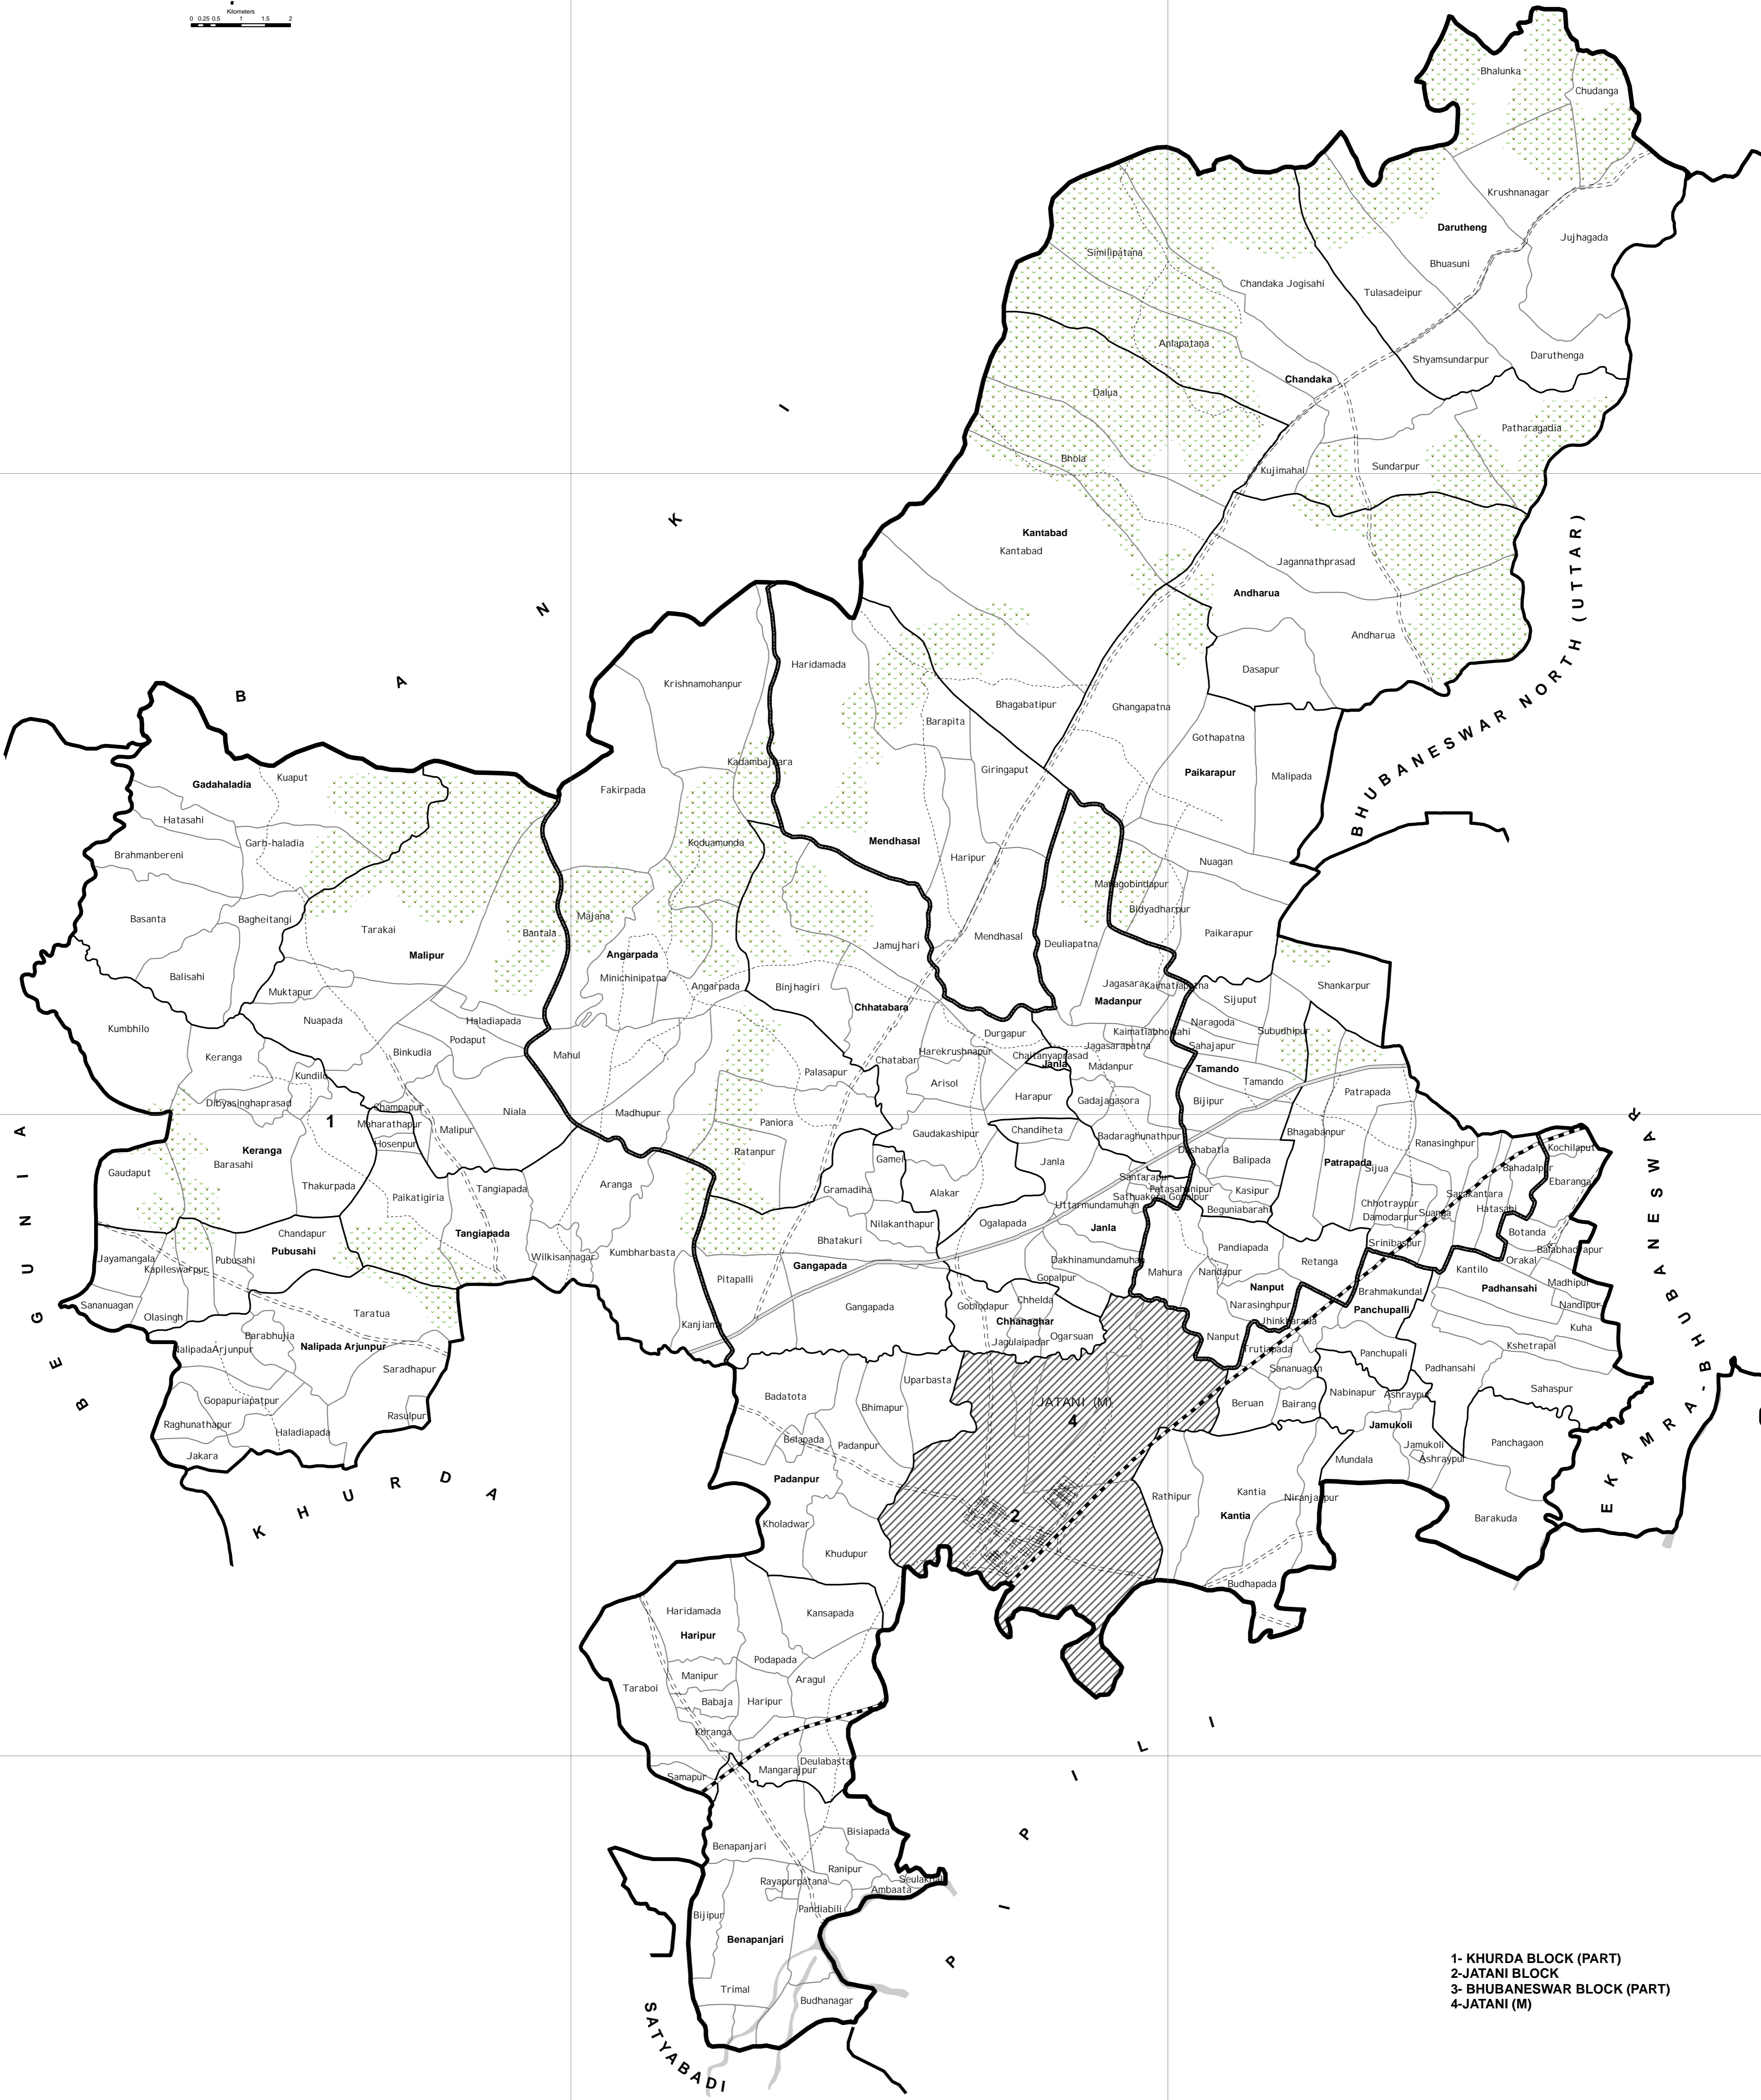

ASSEMBLY CONSTITUENCY MAP
115-JATANI
 (AS PER DELIMITATION COMMISSION'S ORDER Dt. 15-12-2006)
KHURDA DISTRICT, ORISSA

1- KHURDA BLOCK (PART)
 2-JATANI BLOCK
 3- BHUBANESWAR BLOCK (PART)
 4-JATANI (M)

	BLOCK H.Q.		ASSEMBLY BOUNDARY		NATIONAL HIGHWAY
	MUNICIPALITY / NAC		BLOCK BOUNDARY		MAJOR ROADS
	FOREST		G.P. BOUNDARY		OTHER ROADS
	RIVER / RESERVOIR		VILLAGE BOUNDARY		RAILWAY