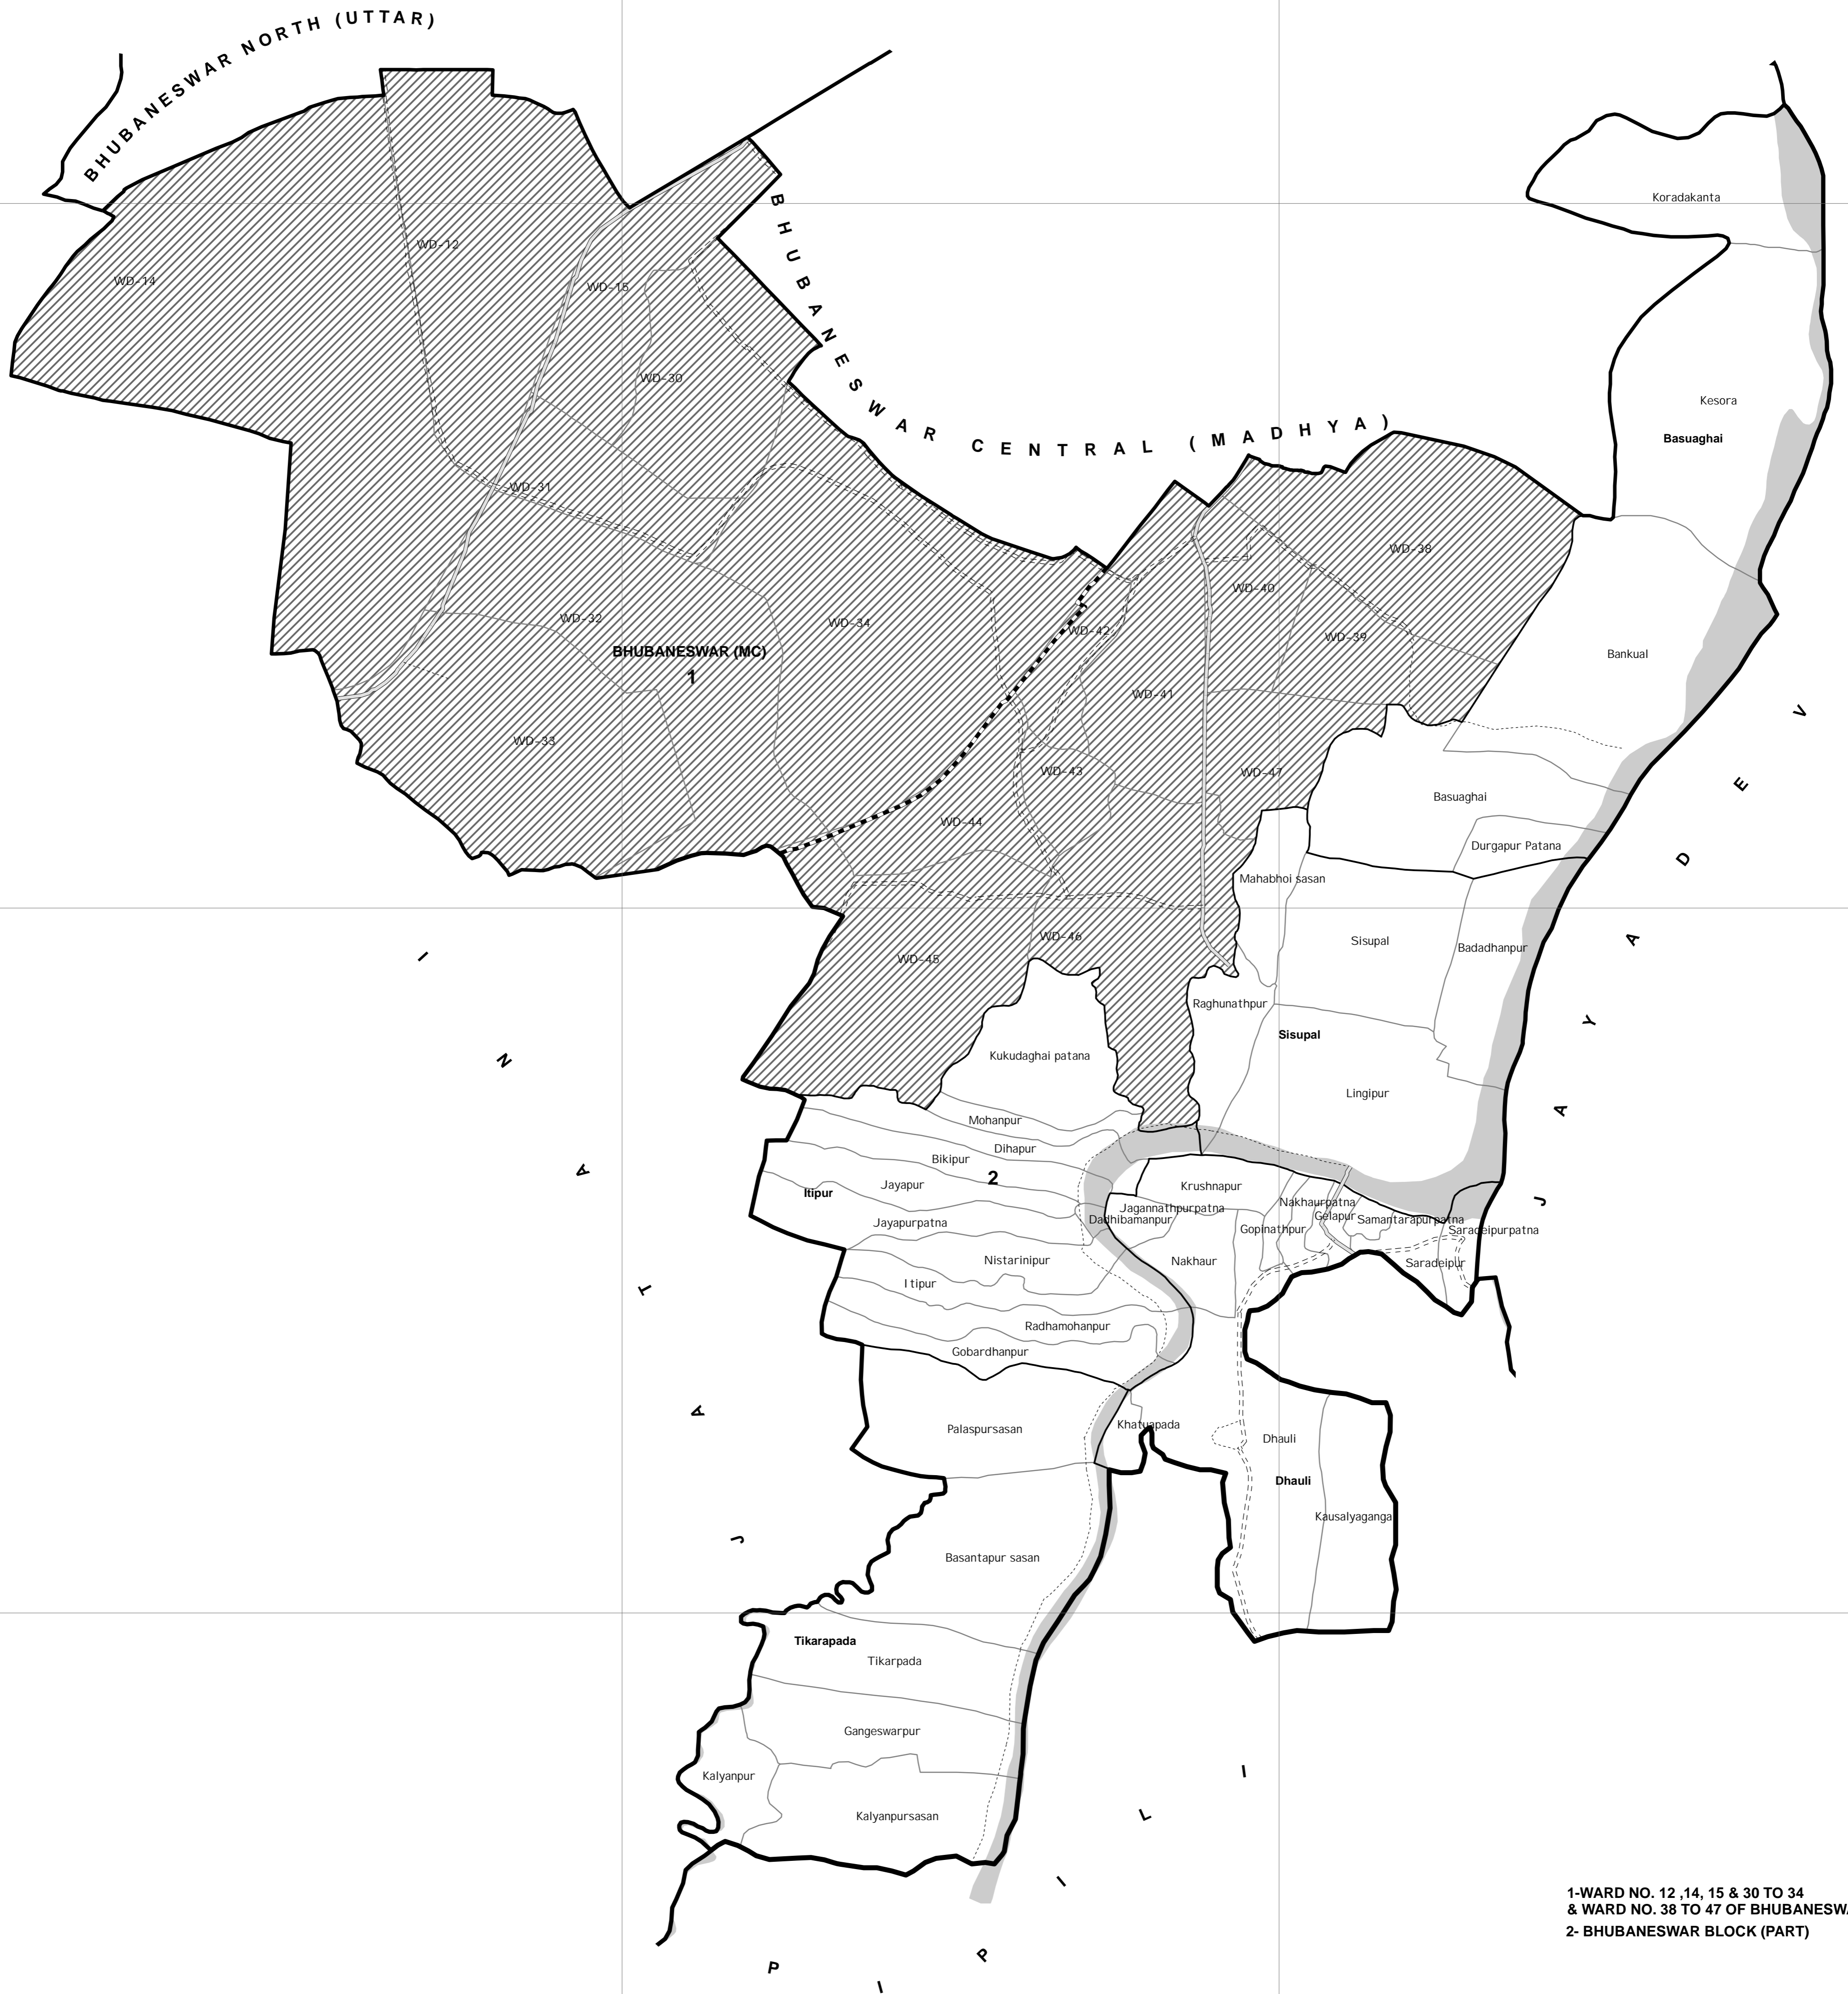

ASSEMBLY CONSTITUENCY MAP

114-EKAMRA-BHUBANESWAR

(AS PER DELIMITATION COMMISSION'S ORDER Dt. 15-12-2006)

KHURDA DISTRICT, ORISSA

1- WARD NO. 12, 14, 15 & 30 TO 34
& WARD NO. 38 TO 47 OF BHUBANESWAR (MC)
2- BHUBANESWAR BLOCK (PART)

	BLOCK H.Q.		ASSEMBLY BOUNDARY		NATIONAL HIGHWAY
	MUNICIPALITY / NAC		BLOCK BOUNDARY		MAJOR ROADS
	FOREST		G.P. BOUNDARY		OTHER ROADS
	RIVER / RESERVOIR		VILLAGE BOUNDARY		RAILWAY

Sponsored by
CHIEF ELECTORAL OFFICER
Orissa, Bhubaneswar