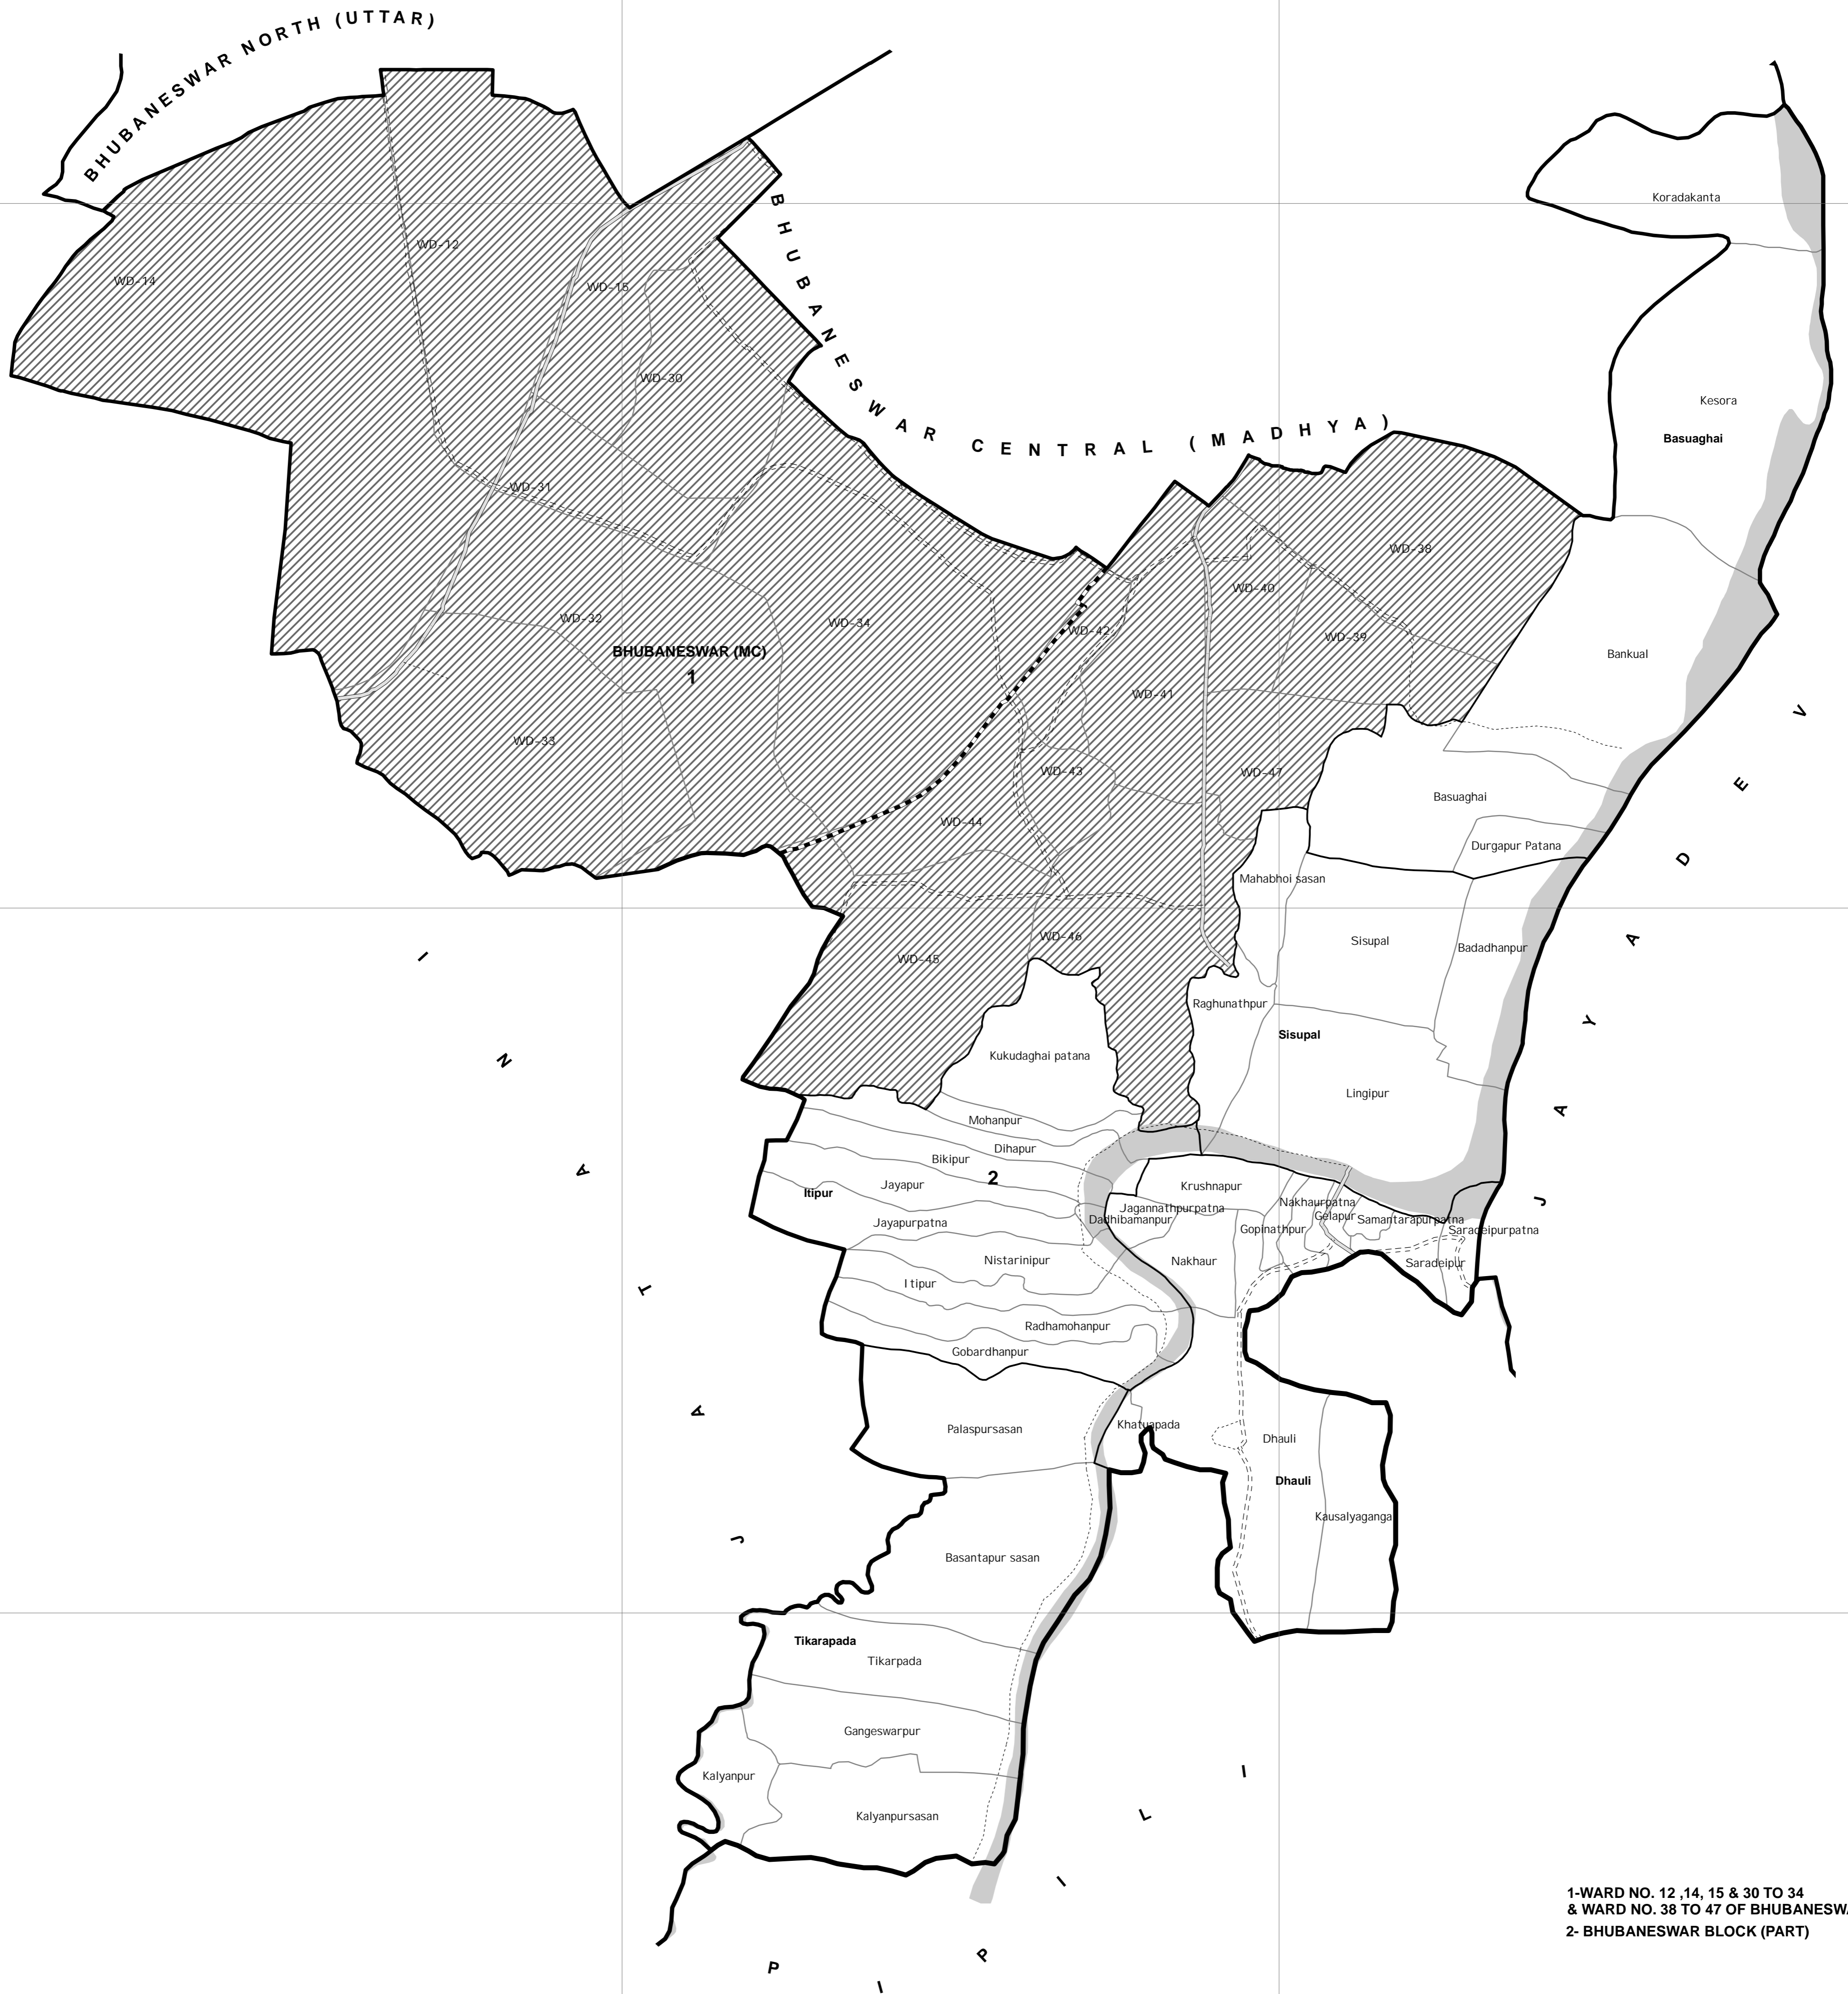

ASSEMBLY CONSTITUENCY MAP

114-EKAMRA-BHUBANESWAR

(AS PER DELIMITATION COMMISSION'S ORDER Dt. 15-12-2006)

KHURDA DISTRICT, ORISSA

1- WARD NO. 12, 14, 15 & 30 TO 34  
& WARD NO. 38 TO 47 OF BHUBANESWAR (MC)  
2- BHUBANESWAR BLOCK (PART)

	BLOCK H.Q.		ASSEMBLY BOUNDARY		NATIONAL HIGHWAY
	MUNICIPALITY / NAC		BLOCK BOUNDARY		MAJOR ROADS
	FOREST		G.P. BOUNDARY		OTHER ROADS
	RIVER / RESERVOIR		VILLAGE BOUNDARY		RAILWAY

Sponsored by  
**CHIEF ELECTORAL OFFICER**  
Orissa, Bhubaneswar