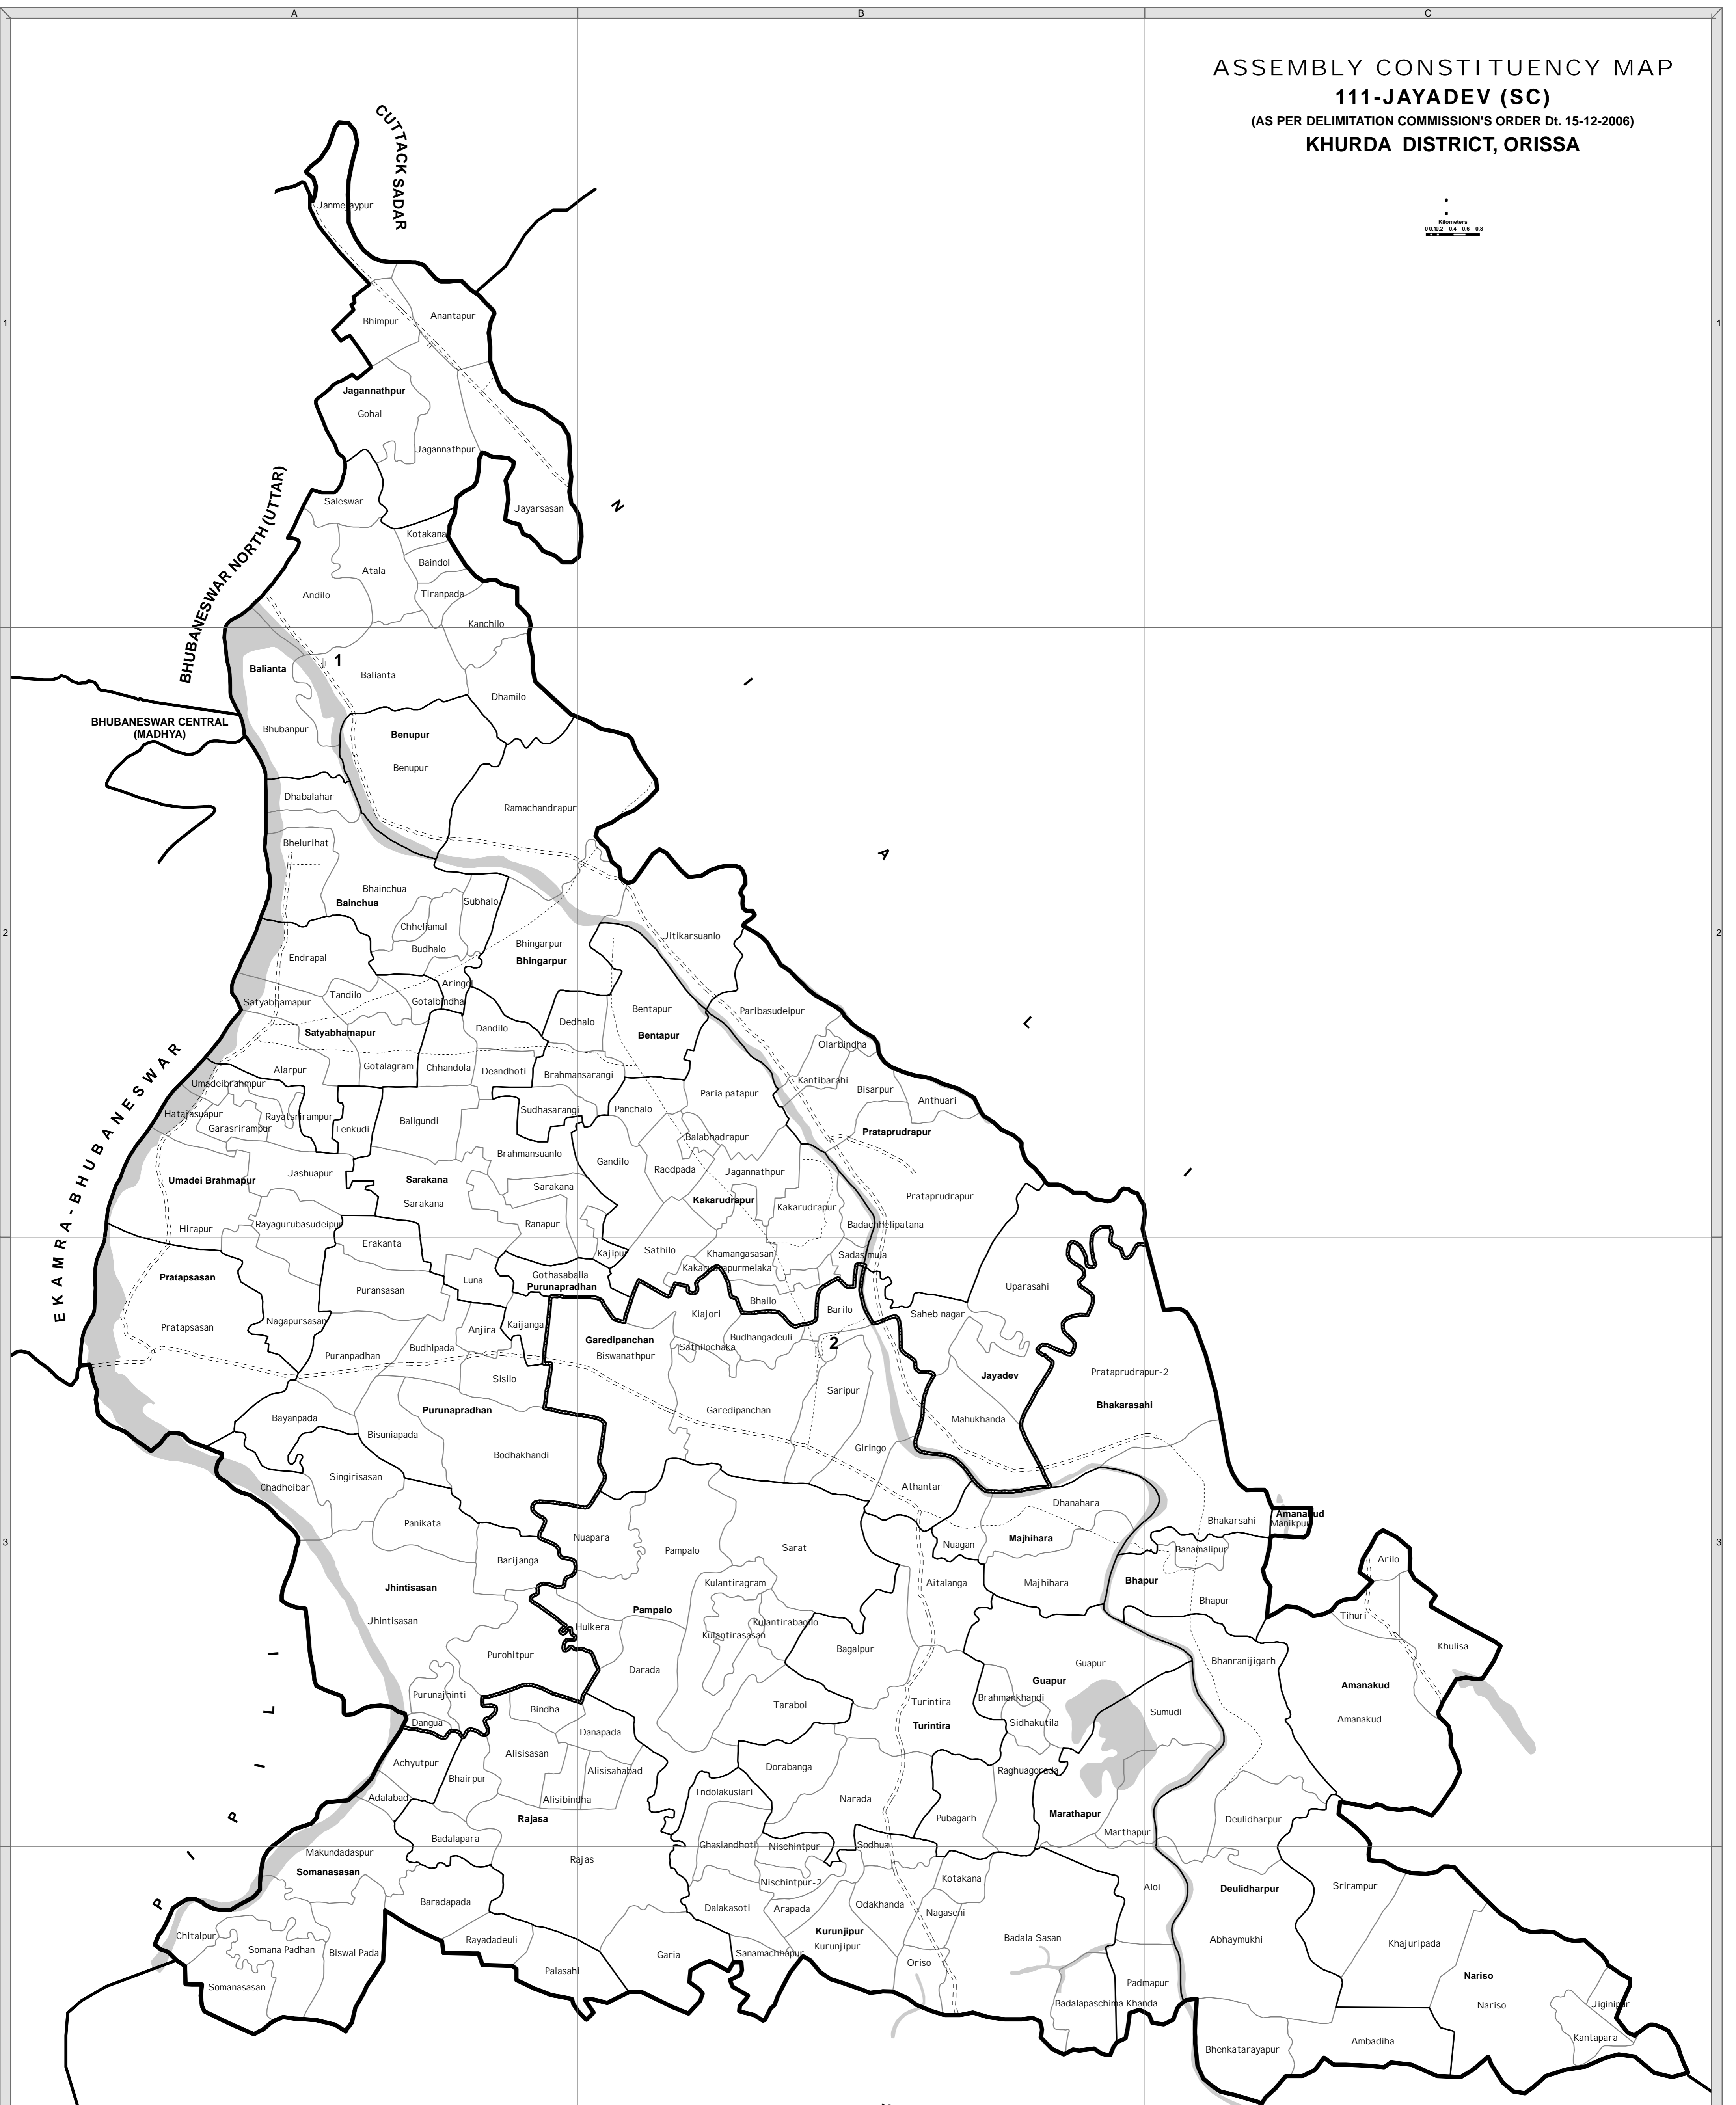

ASSEMBLY CONSTITUENCY MAP  
**111-JAYADEV (SC)**  
 (AS PER DELIMITATION COMMISSION'S ORDER Dt. 15-12-2006)  
**KHURDA DISTRICT, ORISSA**

1-BALIANTA BLOCK  
 2-BALIPATNA BLOCK

	BLOCK H.Q.		ASSEMBLY BOUNDARY		NATIONAL HIGHWAY
	MUNICIPALITY / NAC		BLOCK BOUNDARY		MAJOR ROADS
	FOREST		G.P. BOUNDARY		OTHER ROADS
	RIVER / RESERVOIR		VILLAGE BOUNDARY		RAILWAY