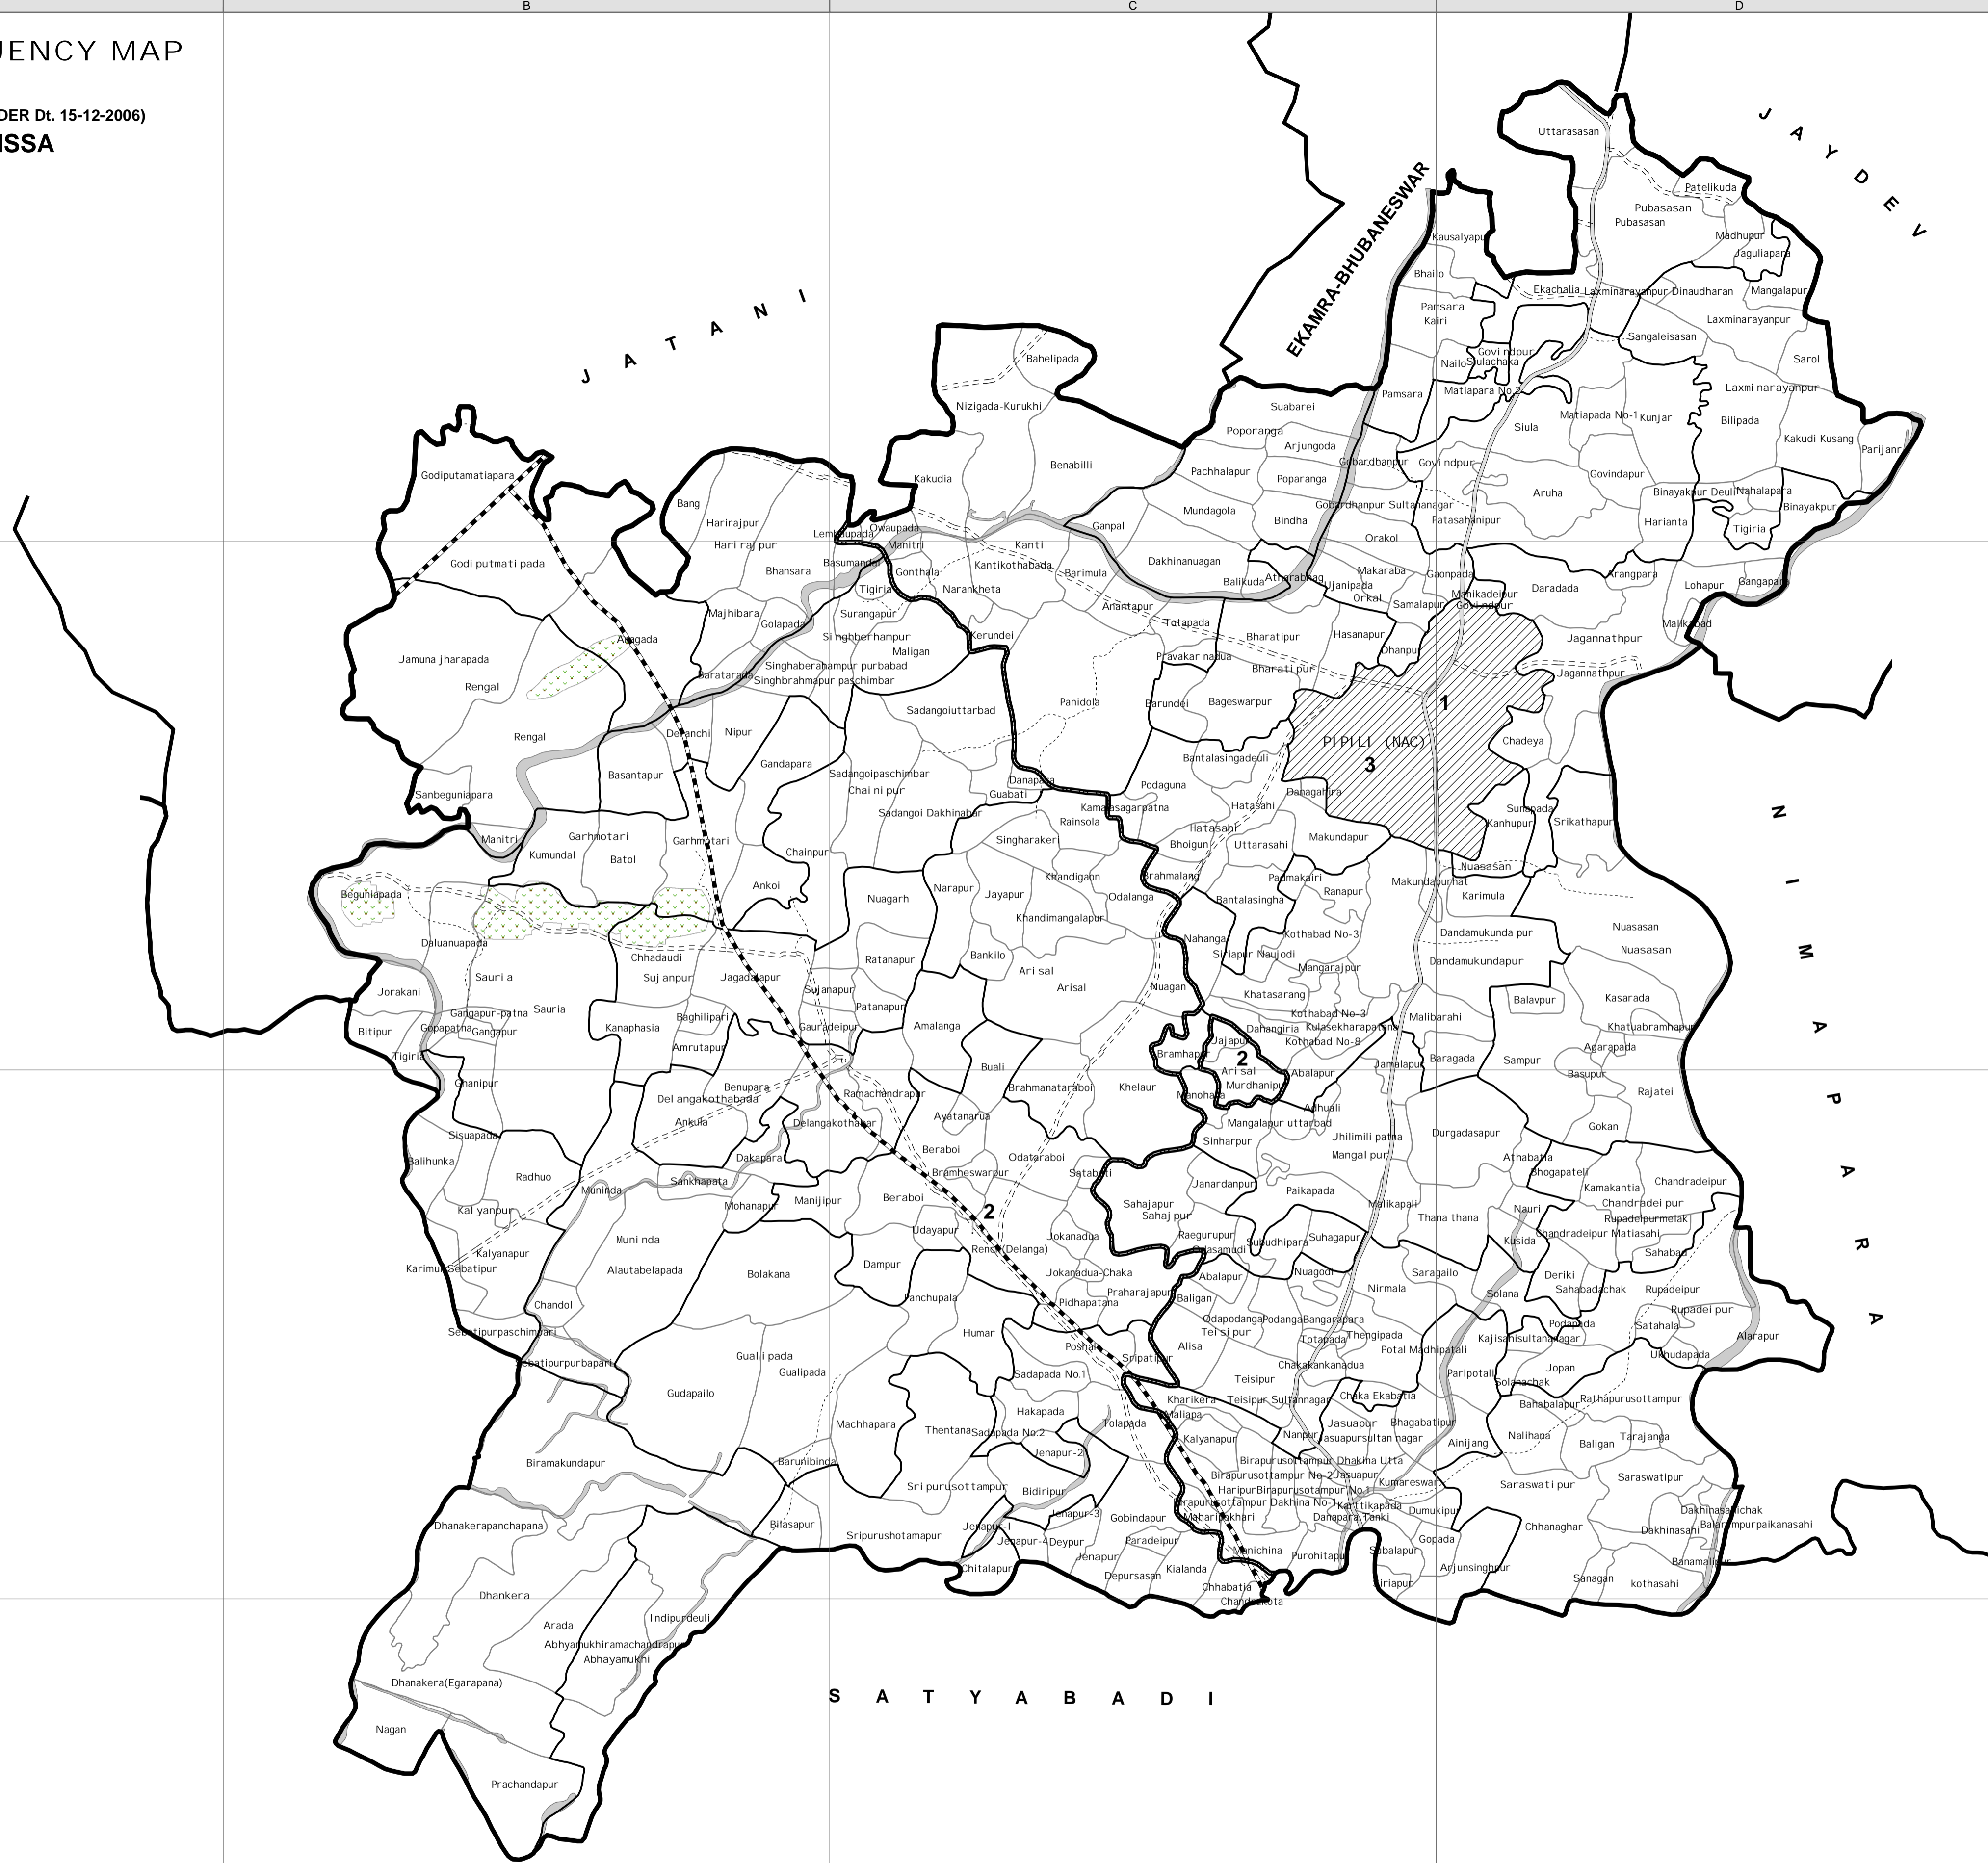

ASSEMBLY CONSTITUENCY MAP  
**110 - PIPILI**  
 (AS PER DELIMITATION COMMISSION'S ORDER Dt. 15-12-2006)  
**PURI DISTRICT, ORISSA**

- 1. PIPILI BLOCK
- 2. DELANGA BLOCK
- 3. PIPILI (NAC)

BLOCK H.Q.	ASSEMBLY BOUNDARY	NATIONAL HIGHWAY
MUNICIPALITY / NAC	BLOCK BOUNDARY	MAJOR ROADS
FOREST	G.P. BOUNDARY	OTHER ROADS
RIVER / RESERVOIR	VILLAGE BOUNDARY	RAILWAY