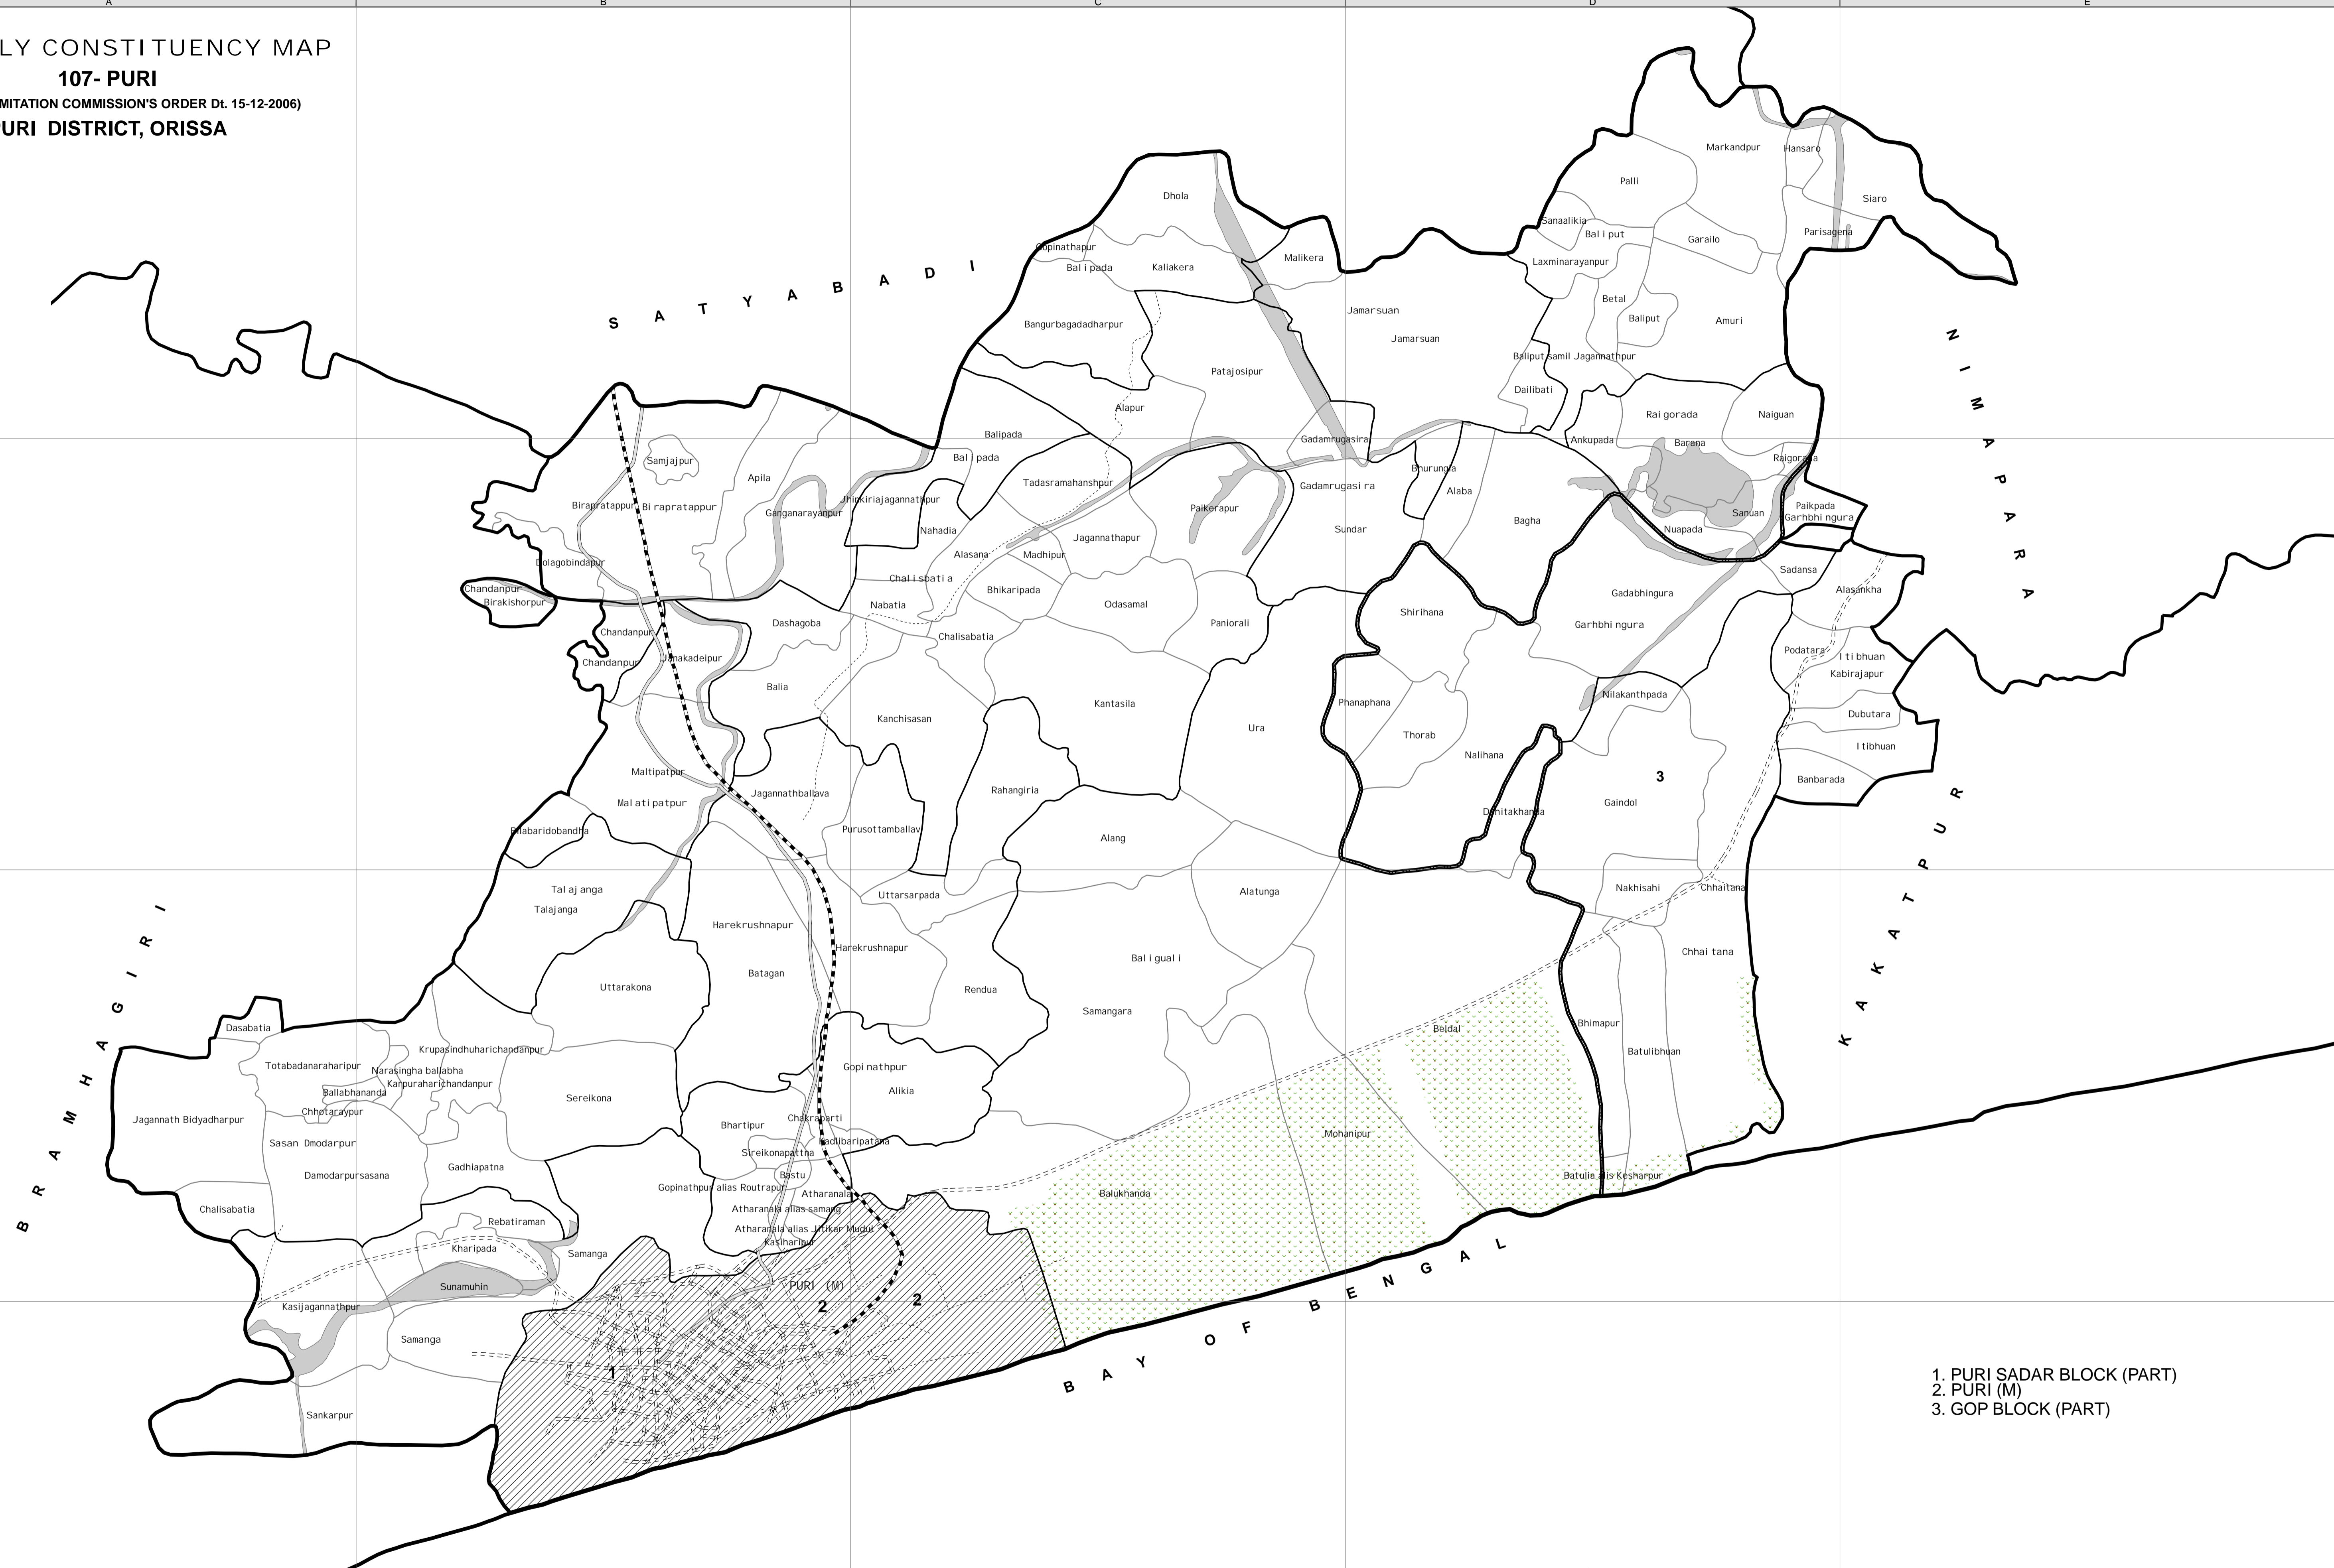

ASSEMBLY CONSTITUENCY MAP
107- PURI
 (AS PER DELIMITATION COMMISSION'S ORDER DL 15-12-2006)
PURI DISTRICT, ORISSA

1. PURI SADAR BLOCK (PART)
 2. PURI (M)
 3. GOP BLOCK (PART)

BLOCK H.Q.	ASSEMBLY BOUNDARY	NATIONAL HIGHWAY
MUNICIPALITY / NAC	BLOCK BOUNDARY	MAJOR ROADS
FOREST	G.P. BOUNDARY	OTHER ROADS
RIVER / RESERVOIR	VILLAGE BOUNDARY	RAILWAY