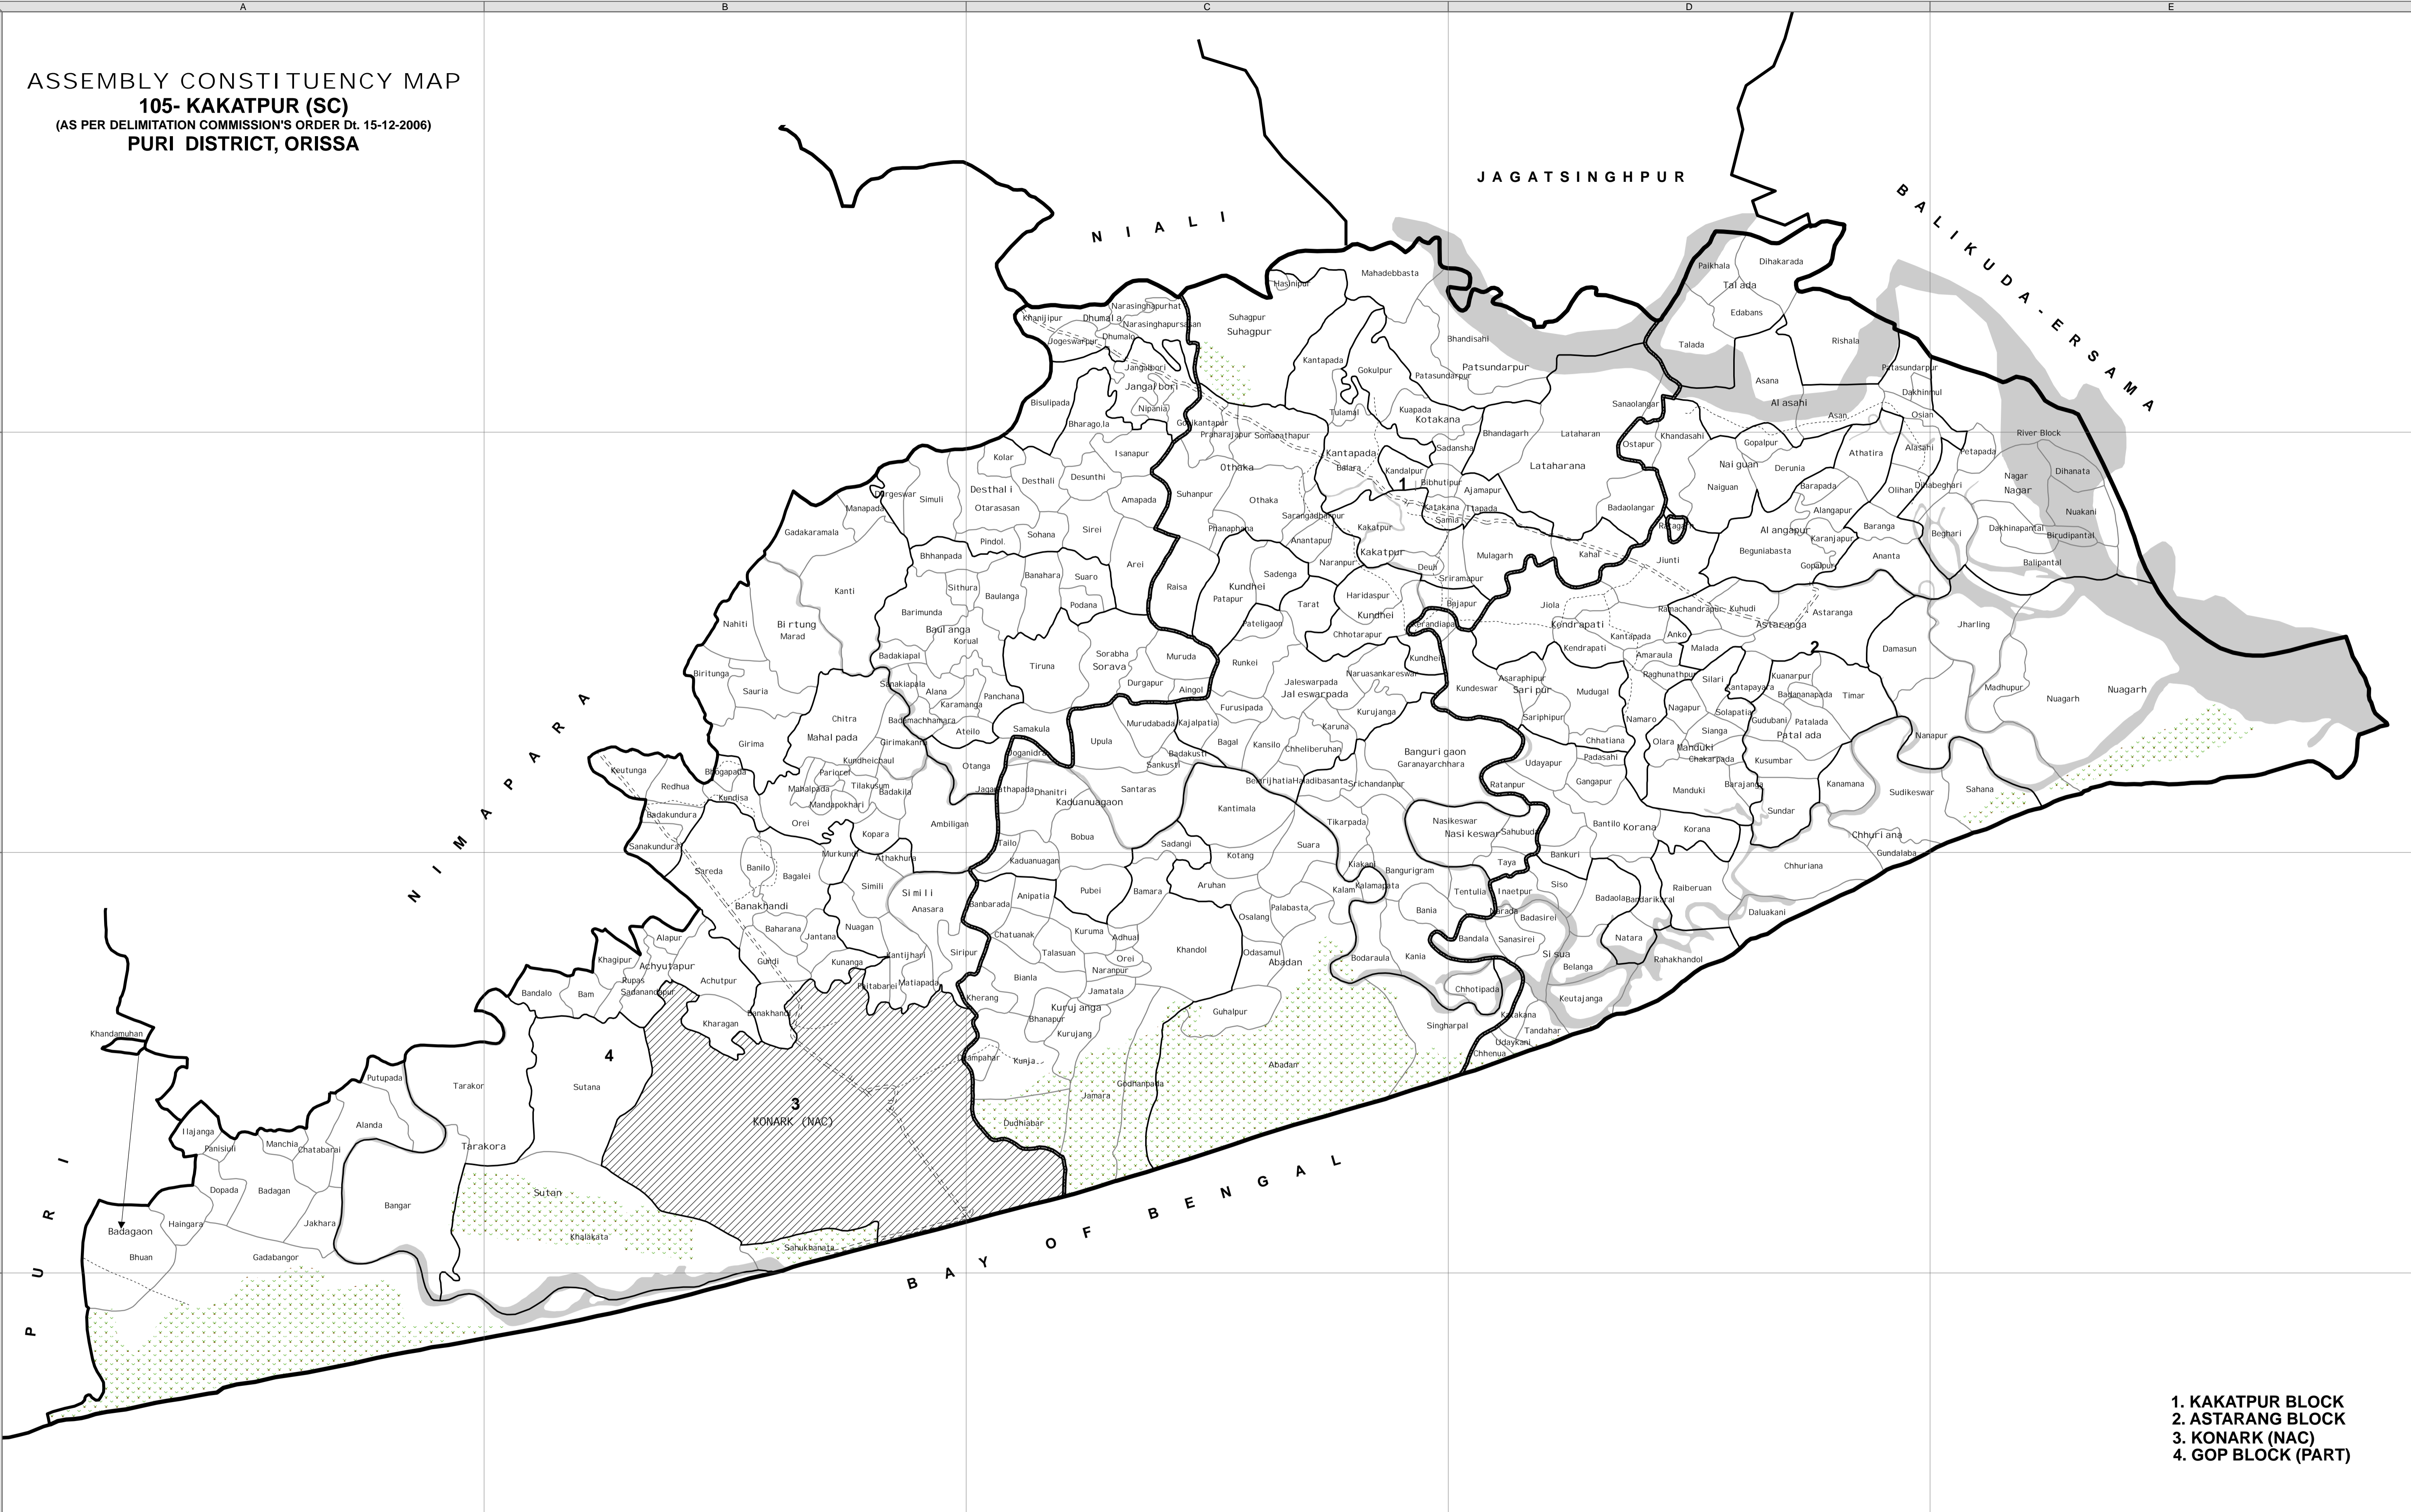

ASSEMBLY CONSTITUENCY MAP  
**105- KAKATPUR (SC)**  
 (AS PER DELIMITATION COMMISSION'S ORDER Dt. 15-12-2006)  
**PURI DISTRICT, ORISSA**

- 1. KAKATPUR BLOCK
- 2. ASTARANG BLOCK
- 3. KONARK (NAC)
- 4. GOP BLOCK (PART)

BLOCK H.Q.	ASSEMBLY BOUNDARY	NATIONAL HIGHWAY
MUNICIPALITY / NAC	BLOCK BOUNDARY	MAJOR ROADS
FOREST	G.P. BOUNDARY	OTHER ROADS
RIVER / RESERVOIR	VILLAGE BOUNDARY	RAILWAY

Sponsored by  
**CHIEF ELECTORAL OFFICER**  
 Orissa, Bhubaneswar