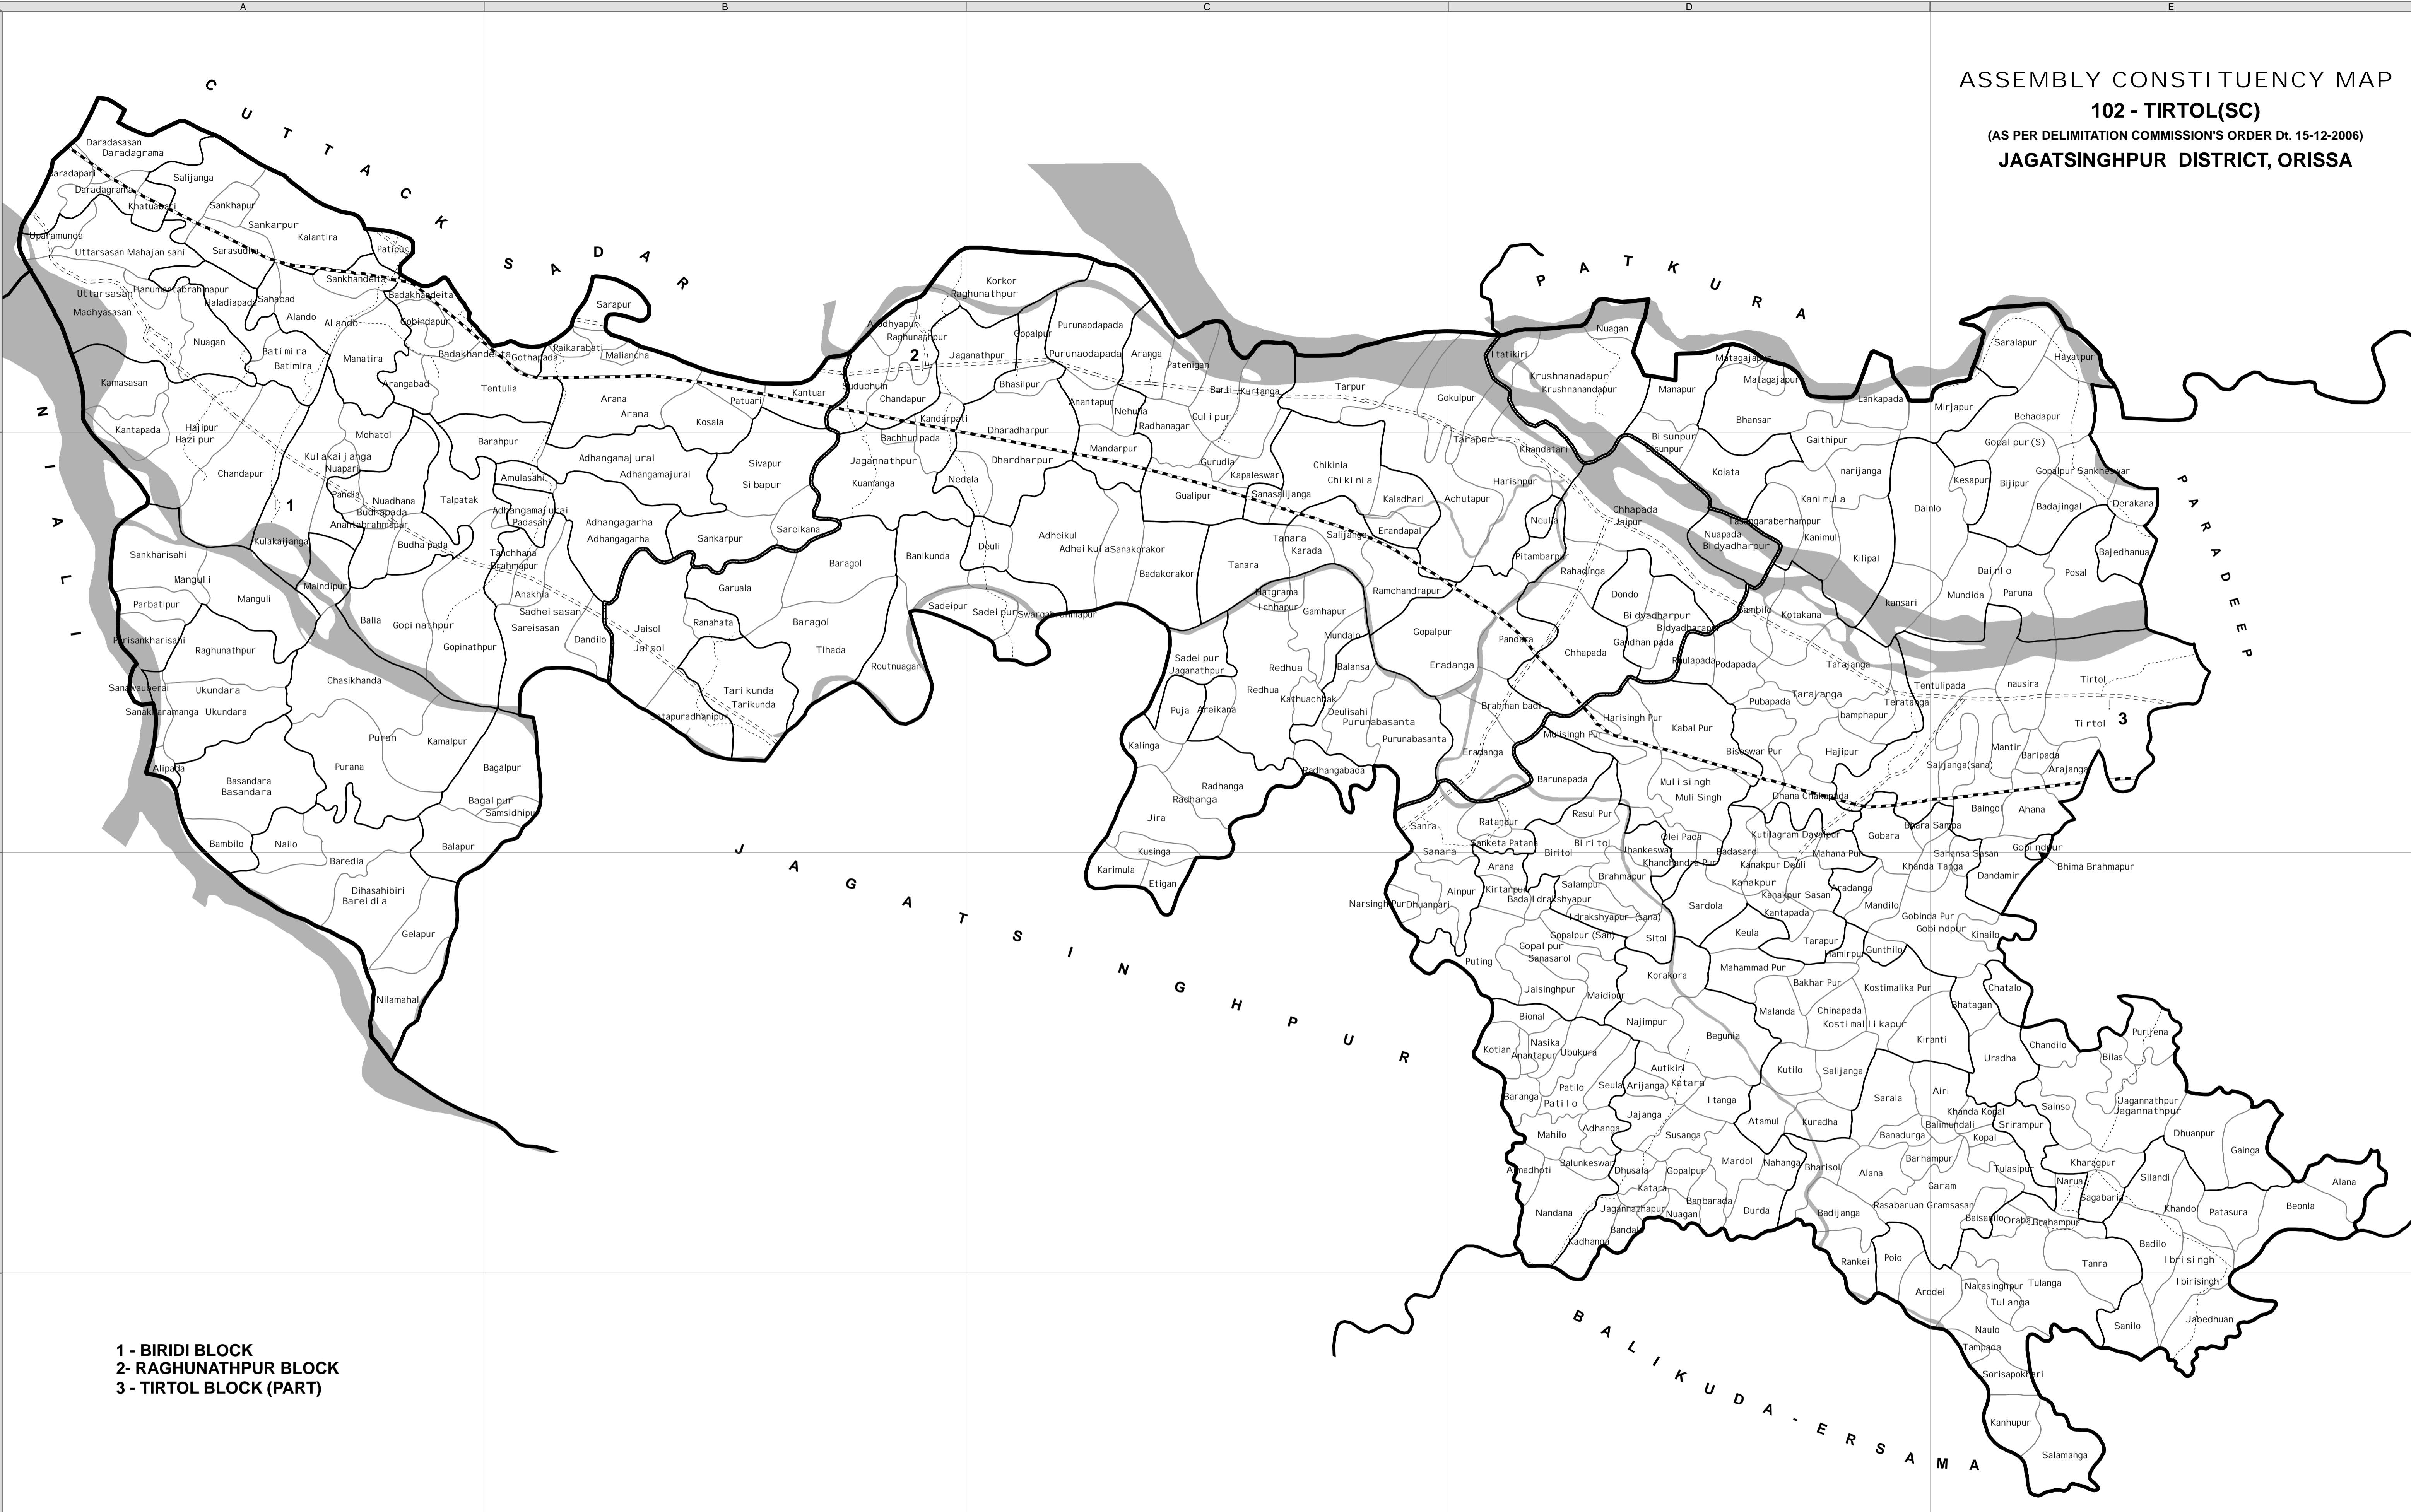

ASSEMBLY CONSTITUENCY MAP
102 - TIRTOL(SC)
 (AS PER DELIMITATION COMMISSION'S ORDER Dt. 15-12-2006)
JAGATSingHPUR DISTRICT, ORISSA

1 - BIRIDI BLOCK
 2 - RAGHUNATHPUR BLOCK
 3 - TIRTOL BLOCK (PART)

- BLOCK H.Q.
- MUNICIPALITY / NAC
- FOREST
- RIVER / RESERVOIR

- ASSEMBLY BOUNDARY
- BLOCK BOUNDARY
- G.P. BOUNDARY
- VILLAGE BOUNDARY

- NATIONAL HIGHWAY
- MAJOR ROADS
- OTHER ROADS
- RAILWAY

Sponsored by
CHIEF ELECTORAL OFFICER
 Orissa, Bhubaneswar

Orissa Remote Sensing Application Centre
 Dept. of Science and Technology
 Govt. of Orissa, Bhubaneswar