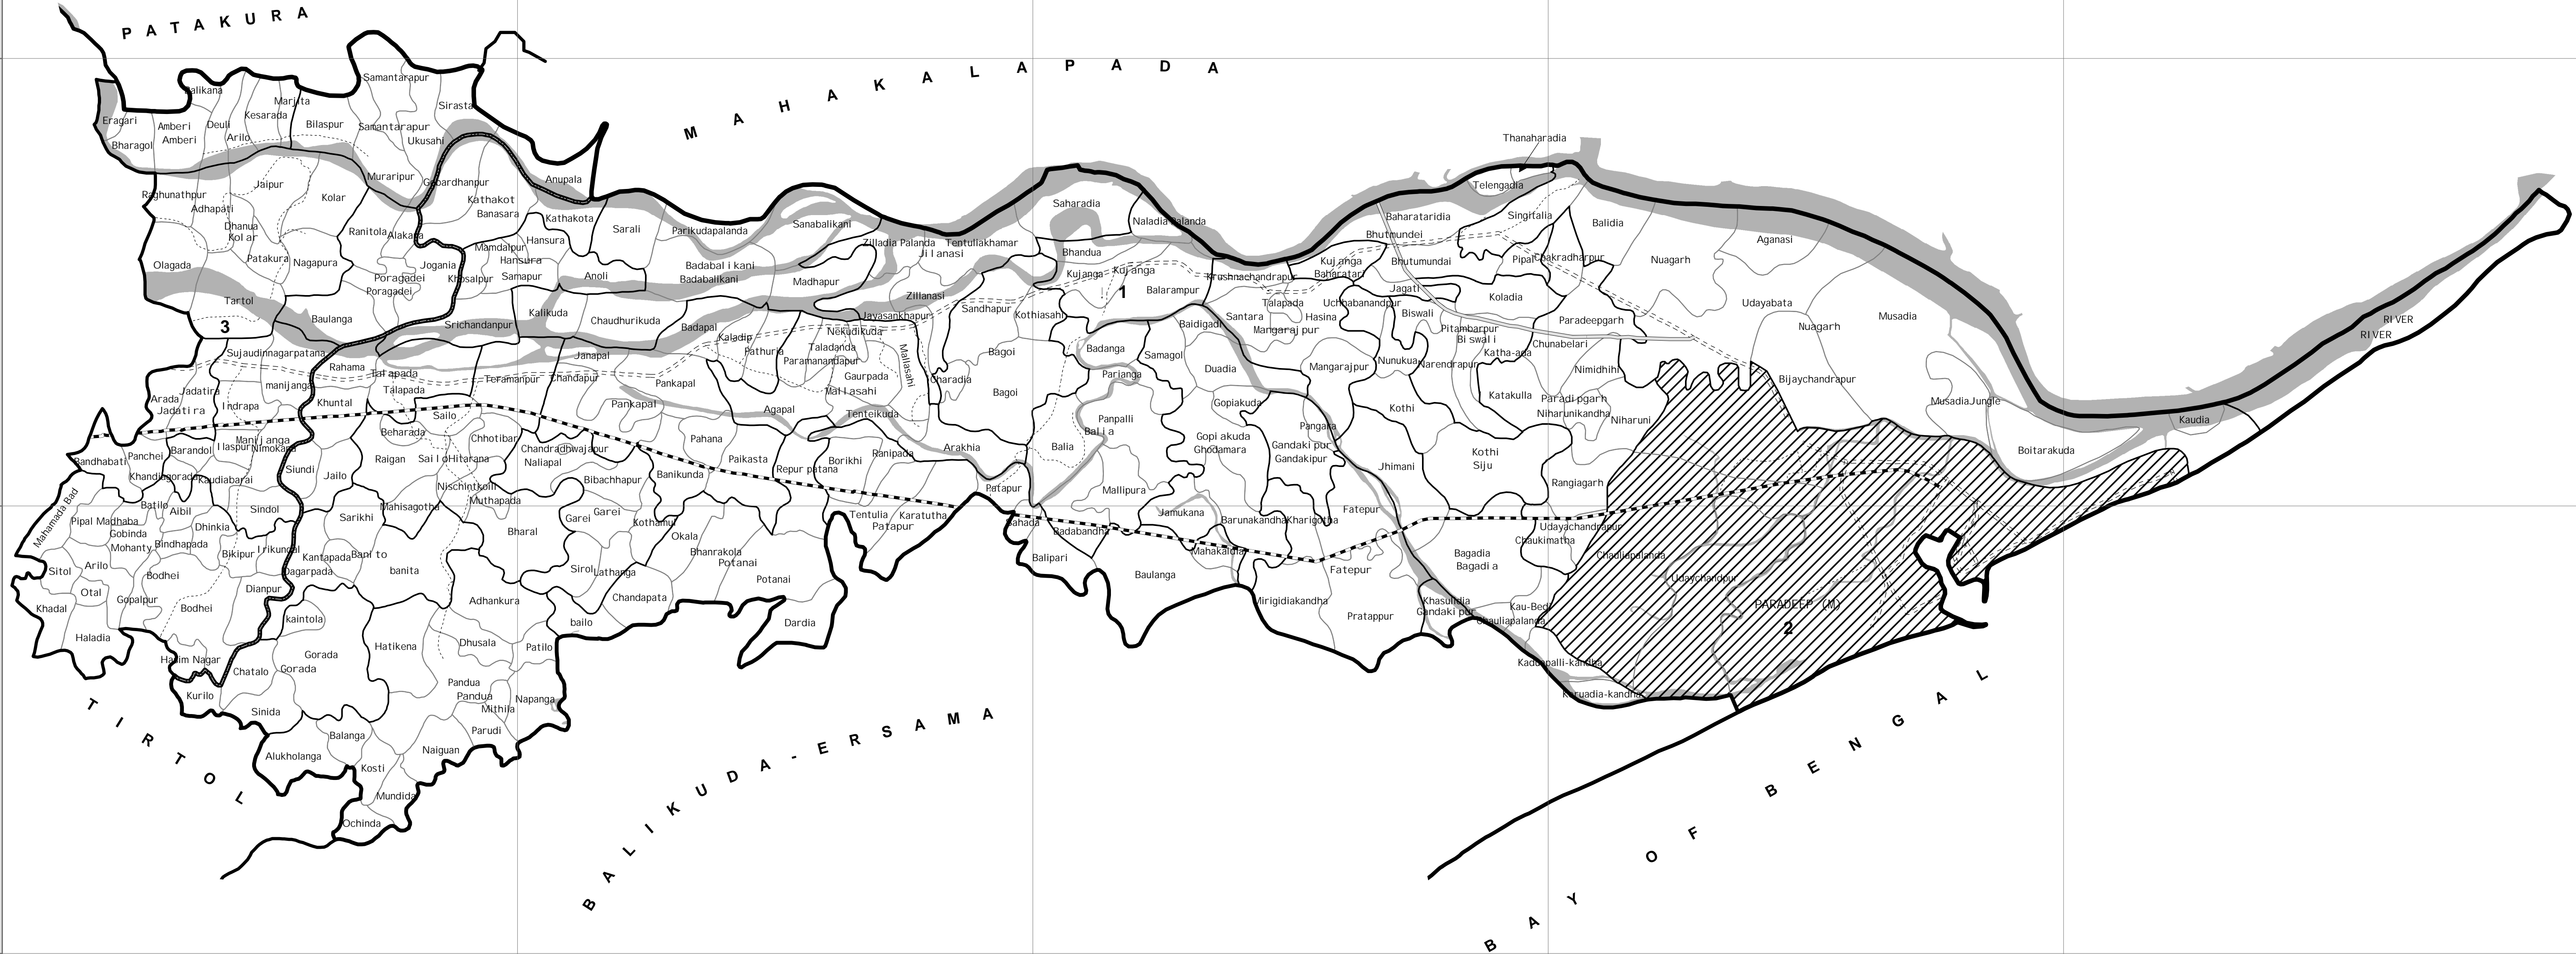

ASSEMBLY CONSTITUENCY MAP

101 - PARADEEP

(AS PER DELIMITATION COMMISSION'S ORDER Dt. 15-12-2006)

JAGATSingHPUR DISTRICT, ORISSA

1 - KUJANG BLOCK  
 2 - PARADEEP (M)  
 3 - TIRTOL BLOCK (PART)

! BLOCK H.Q.	— ASSEMBLY BOUNDARY	— NATIONAL HIGHWAY
▨ MUNICIPALITY / NAC	— BLOCK BOUNDARY	----- MAJOR ROADS
▤ FOREST	— G.P. BOUNDARY	..... OTHER ROADS
■ RIVER / RESERVOIR	— VILLAGE BOUNDARY	- - - - - RAILWAY