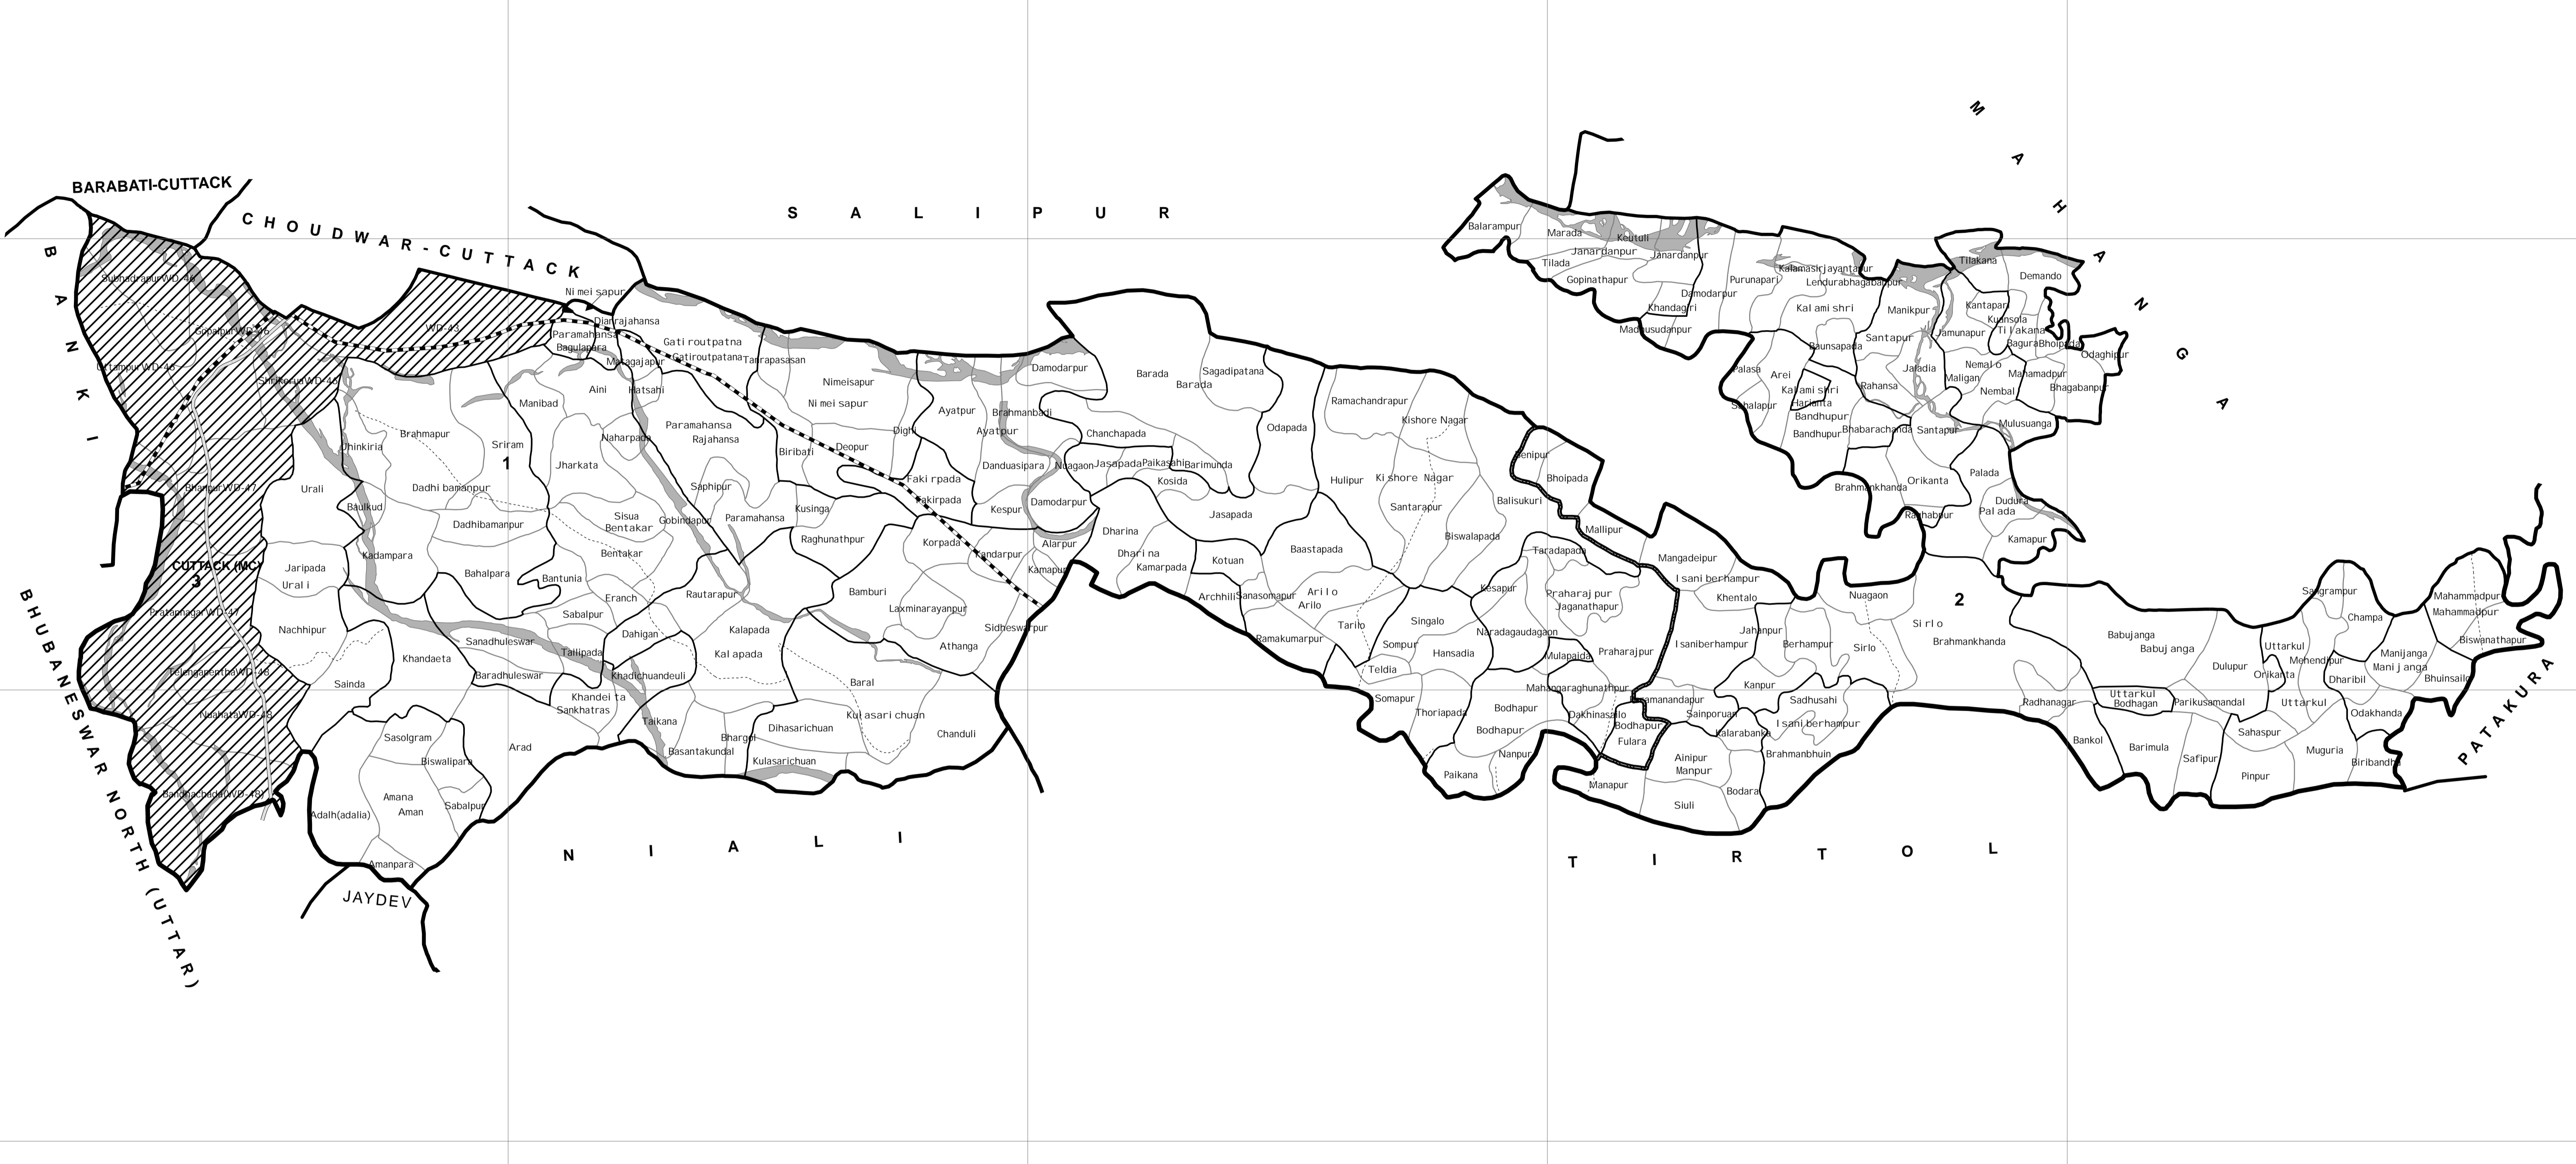

ASSEMBLY CONSTITUENCY MAP

93-CUTTACK SADAR (SC)

(AS PER DELIMITATION COMMISSION'S ORDER Dt. 15-12-2006)

CUTTACK DISTRICT, ORISSA

1-CUTTACK SADAR BLOCK
 2-NISCHINTAKOILI BLOCK (PART)
 3-WARD NO. 43 & 46 TO 48
 OF CUTTACK (MC)

- BLOCK H.Q.
- MUNICIPALITY / NAC
- FOREST
- RIVER / RESERVOIR

- ASSEMBLY BOUNDARY
- BLOCK BOUNDARY
- G.P. BOUNDARY
- VILLAGE BOUNDARY

- NATIONAL HIGHWAY
- MAJOR ROADS
- OTHER ROADS
- RAILWAY

Sponsored by
CHIEF ELECTORAL OFFICER
 Orissa, Bhubaneswar

Orissa Remote Sensing Application Centre
 Dept. of Science and Technology
 Govt. of Orissa, Bhubaneswar