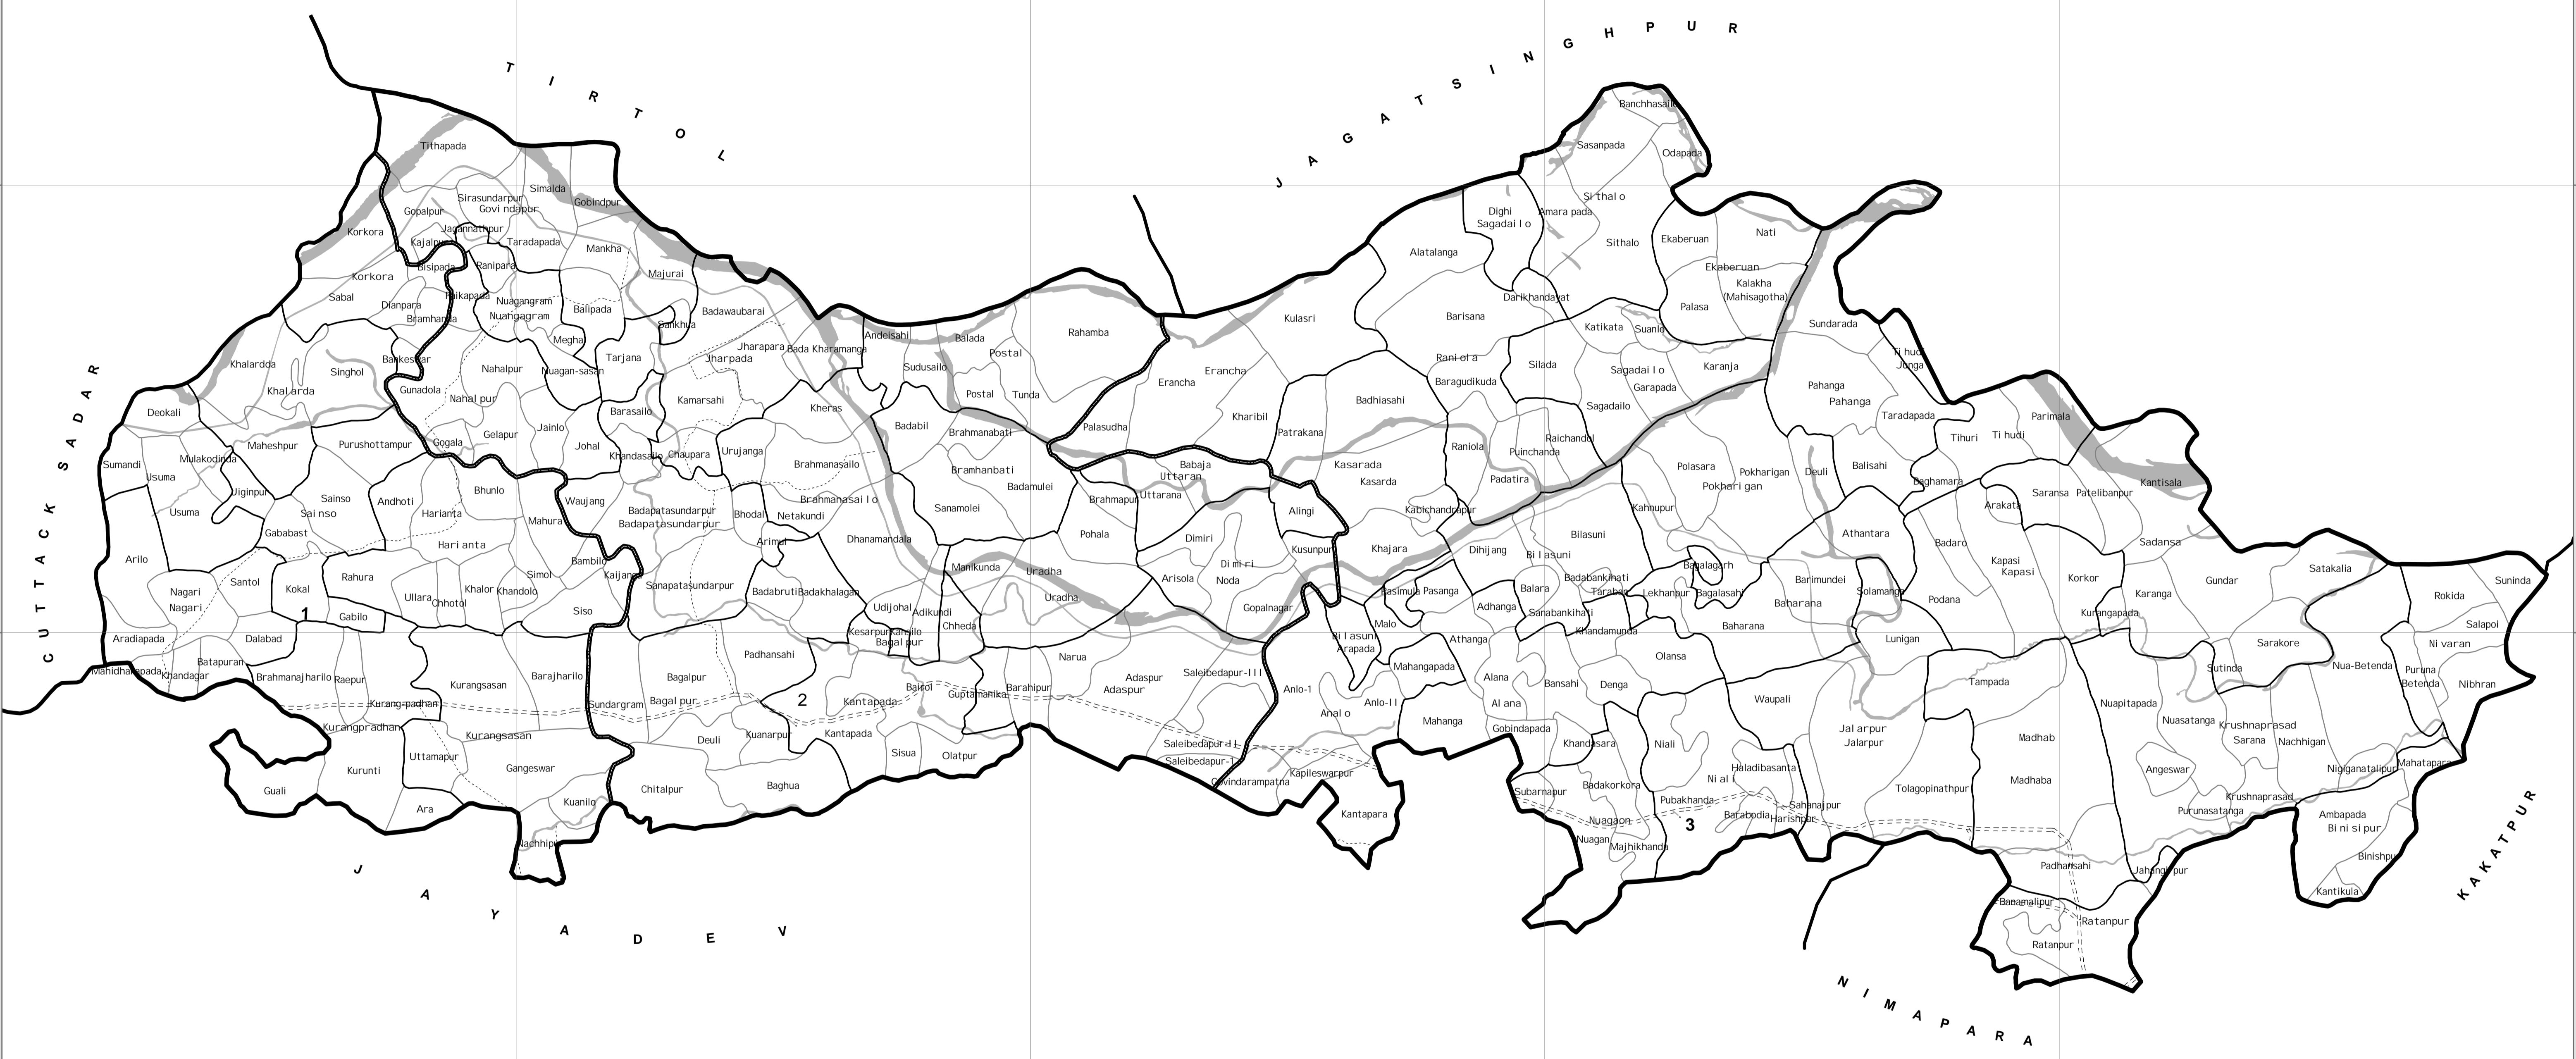

ASSEMBLY CONSTITUENCY MAP

92-NIALI (SC)

(AS PER DELIMITATION COMMISSION'S ORDER Dt. 15-12-2006)

CUTTACK DISTRICT, ORISSA

- 1- BARANGA BLOCK (PART)
- 2- KANTAPADA BLOCK
- 3- NIALI BLOCK

BLOCK H.Q.	ASSEMBLY BOUNDARY	NATIONAL HIGHWAY
MUNICIPALITY / NAC	BLOCK BOUNDARY	MAJOR ROADS
FOREST	G.P. BOUNDARY	OTHER ROADS
RIVER / RESERVOIR	VILLAGE BOUNDARY	RAILWAY