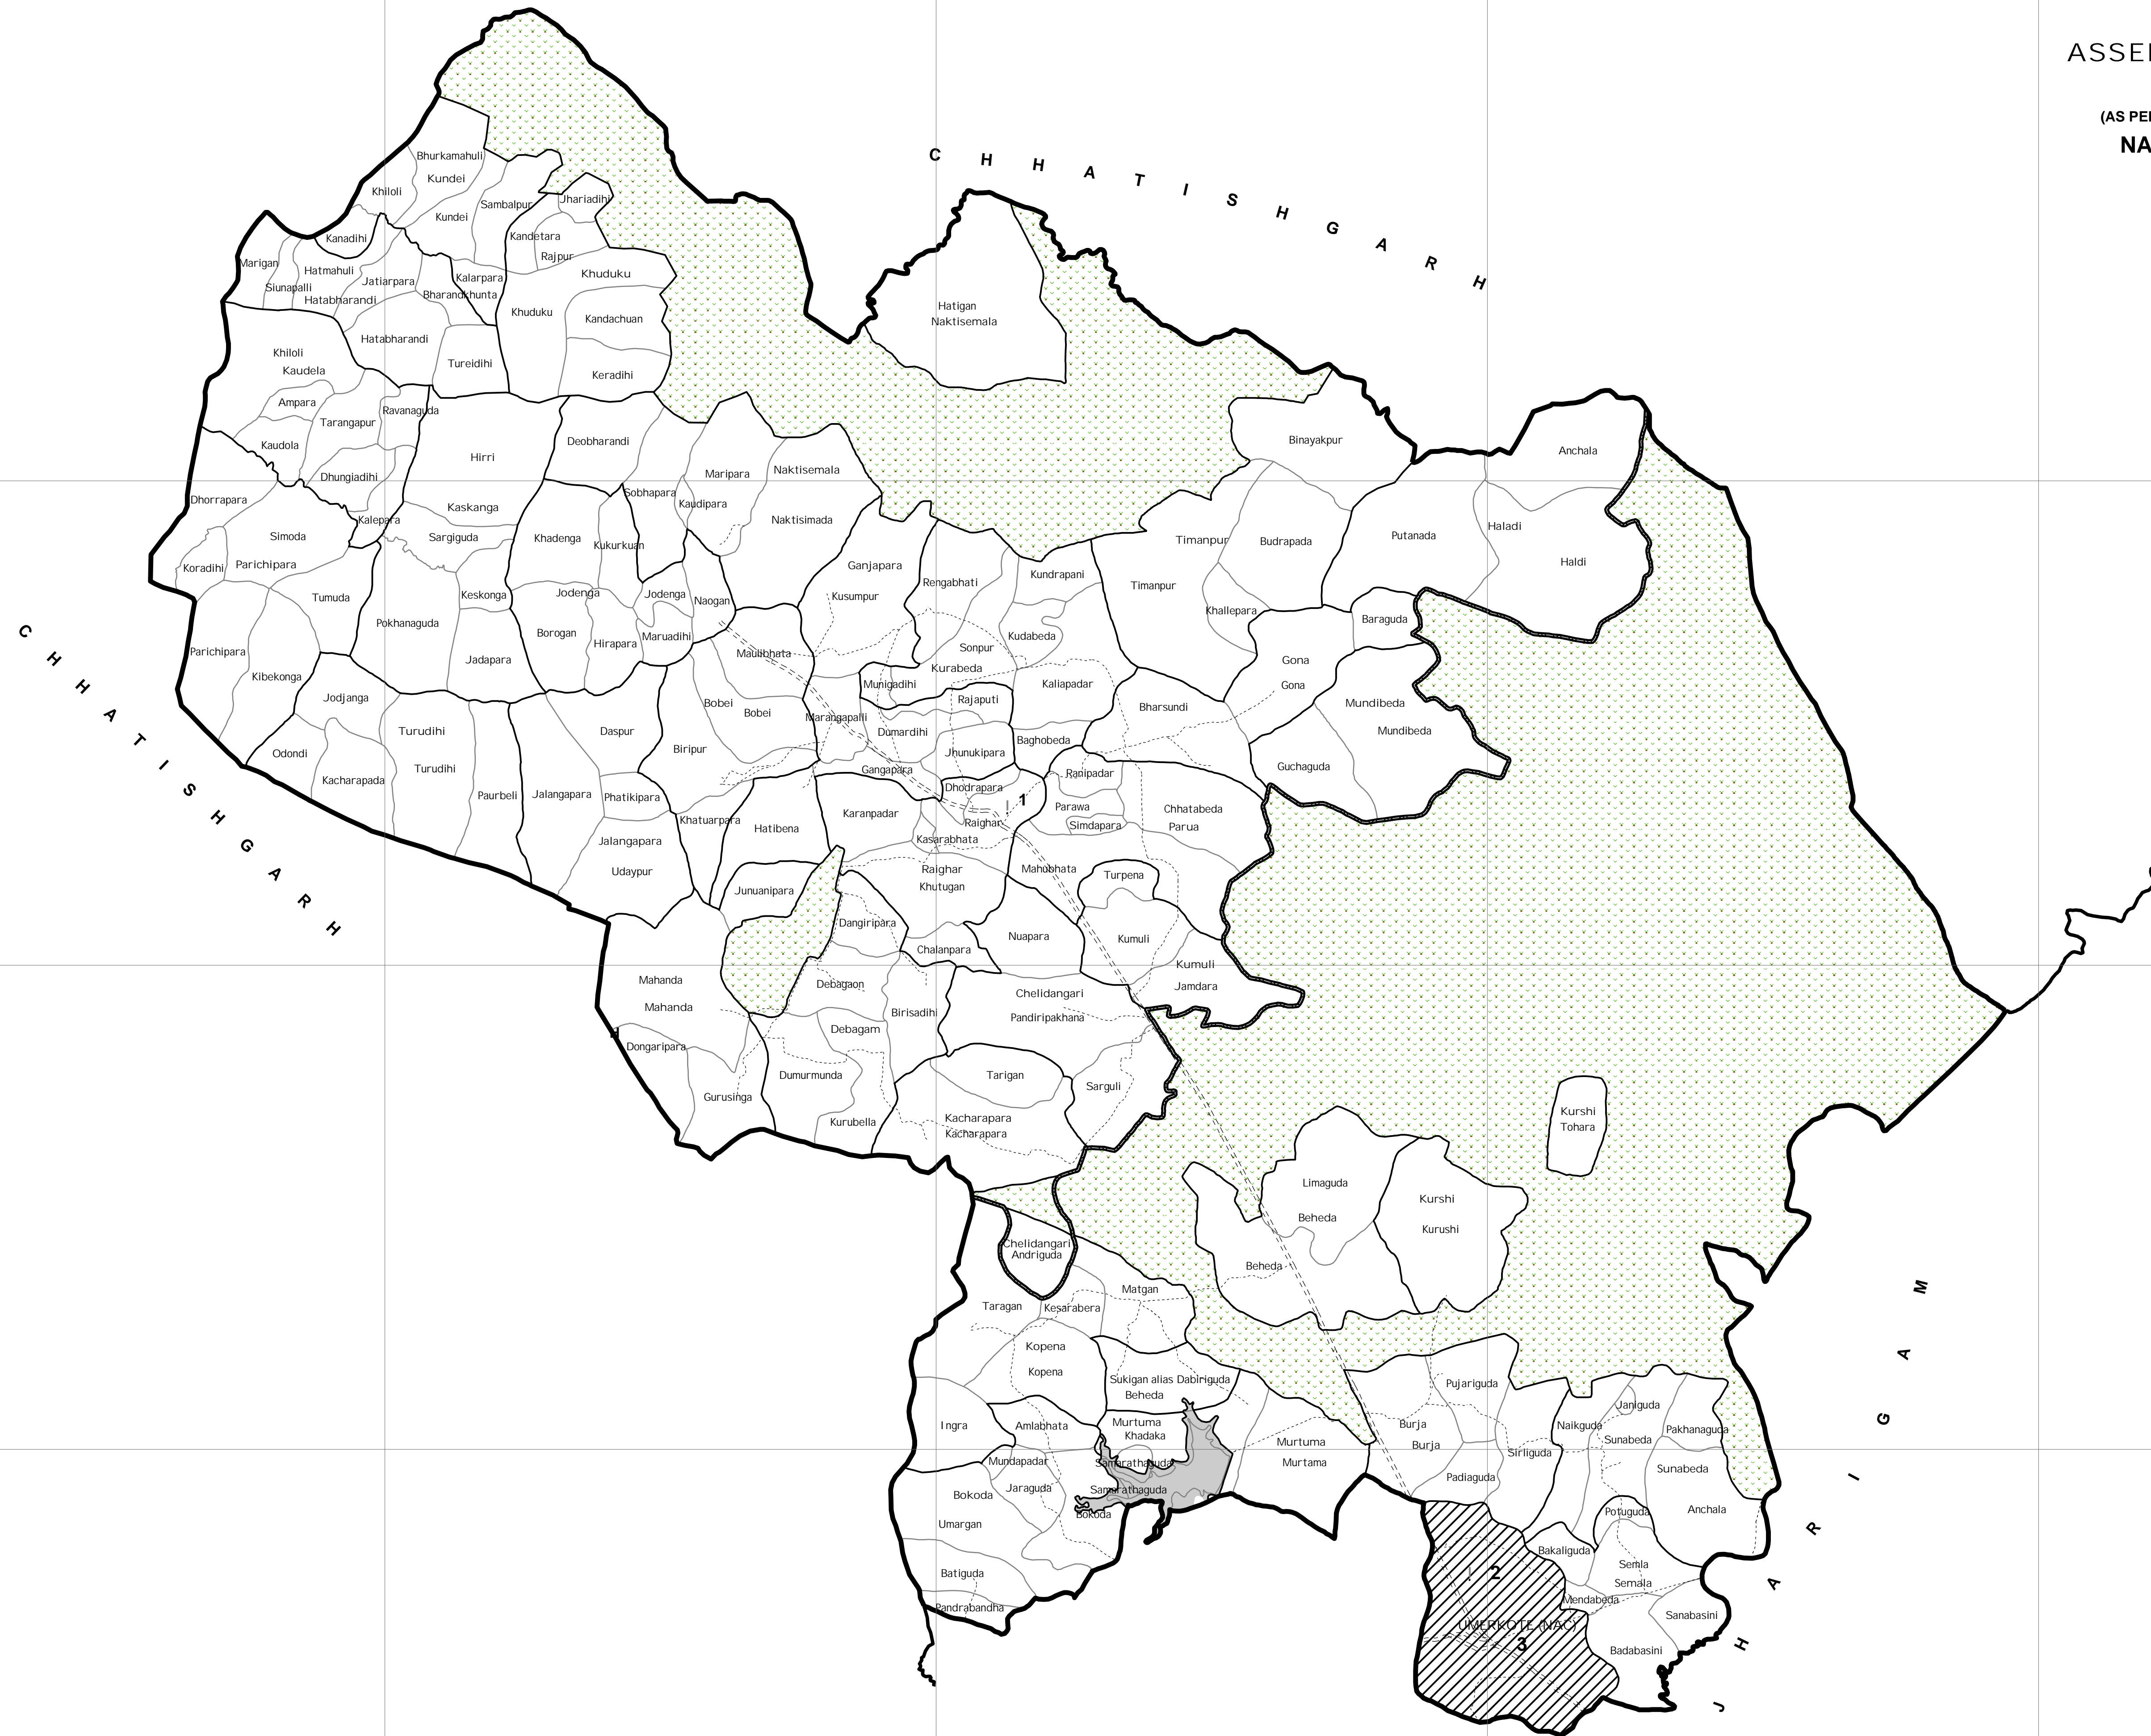

ASSEMBLY CONSTITUENCY MAP

**73-UMERKOTE (ST)**

(AS PER DELIMITATION COMMISSION'S ORDER Dt. 15-12-2006)

**NABARANGPUR DISTRICT, ORISSA**

1- RAIGARH BLOCK  
2- UMERKOTE BLOCK (PART)  
3- UMERKOTE (NAC)

- |                    |                   |                  |
|--------------------|-------------------|------------------|
| BLOCK H.Q.         | ASSEMBLY BOUNDARY | NATIONAL HIGHWAY |
| MUNICIPALITY / NAC | BLOCK BOUNDARY    | MAJOR ROADS      |
| FOREST             | G.P. BOUNDARY     | OTHER ROADS      |
| RIVER / RESERVOIR  | VILLAGE BOUNDARY  | RAILWAY          |

Sponsored by  
**CHIEF ELECTORAL OFFICER**  
Orissa, Bhubaneswar

**Orissa Remote Sensing Application Centre**  
Dept. of Science and Technology  
Govt. of Orissa, Bhubaneswar