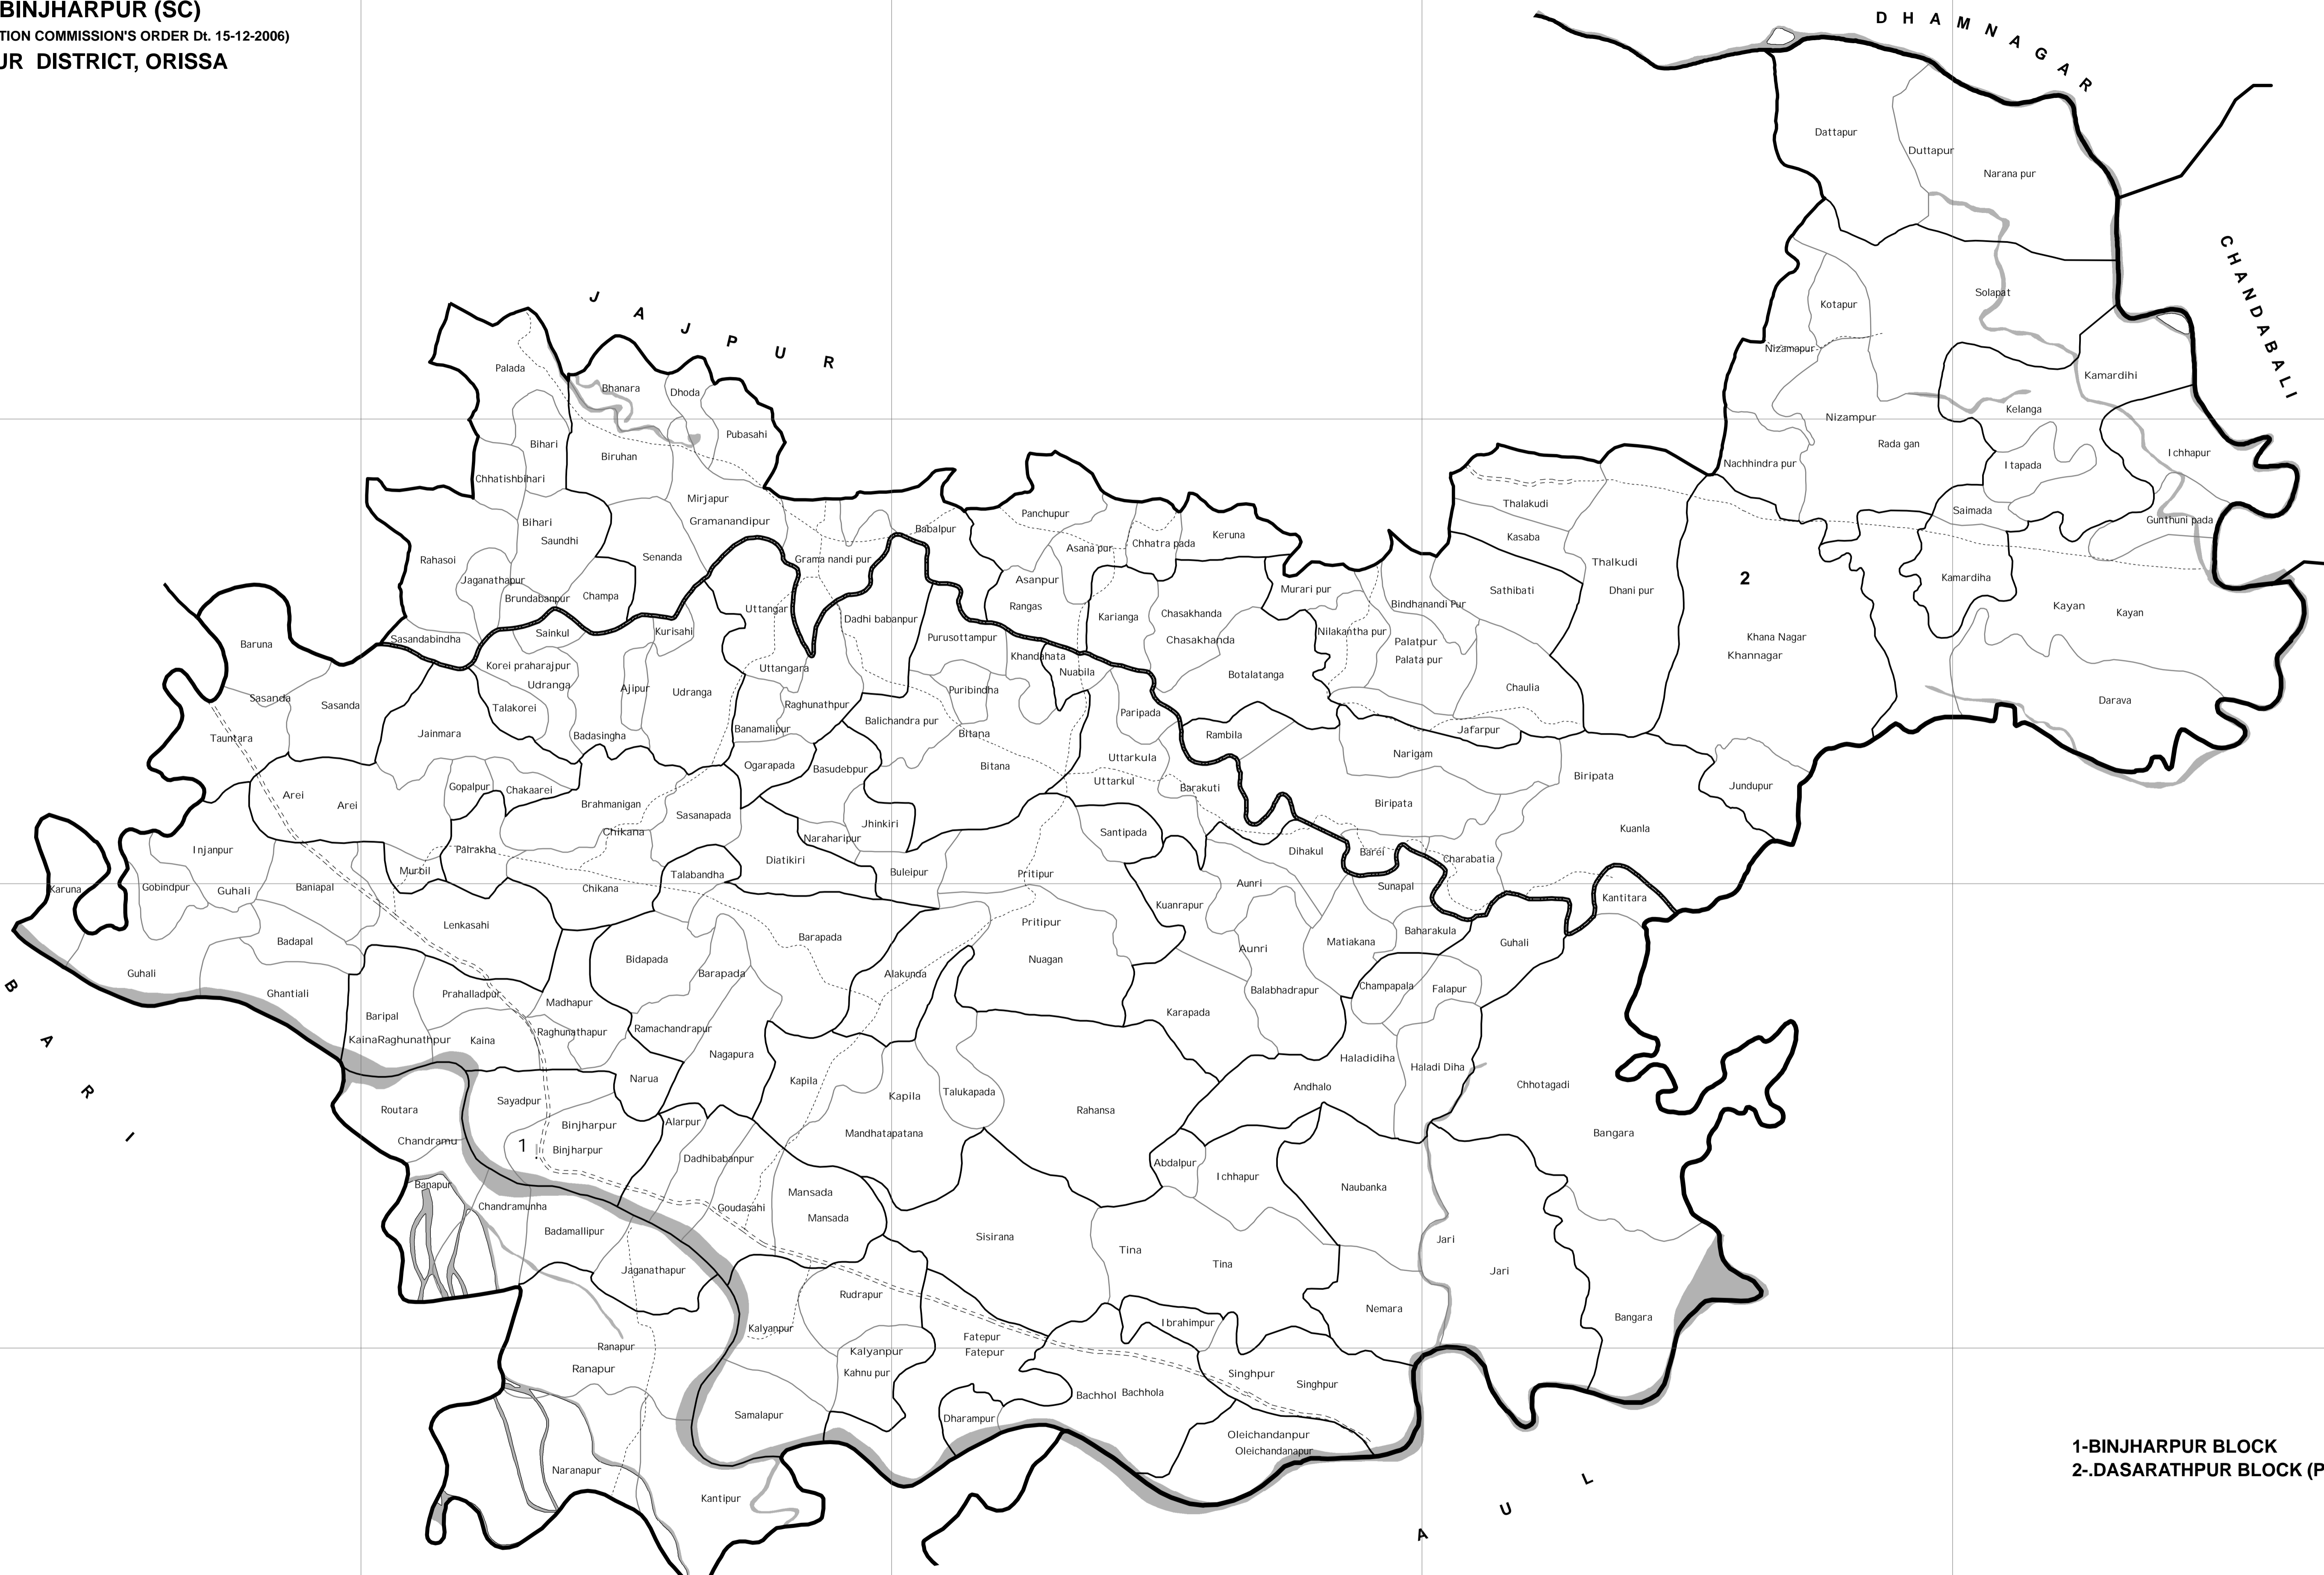

ASSEMBLY CONSTITUENCY MAP

48-BINJHARPUR (SC)

(AS PER DELIMITATION COMMISSION'S ORDER Dt. 15-12-2006)

JAJPUR DISTRICT, ORISSA

1-BINJHARPUR BLOCK
2-DASARATHPUR BLOCK (PART)

BLOCK H.Q.	ASSEMBLY BOUNDARY	NATIONAL HIGHWAY
MUNICIPALITY / NAC	BLOCK BOUNDARY	MAJOR ROADS
FOREST	G.P. BOUNDARY	OTHER ROADS
RIVER / RESERVOIR	VILLAGE BOUNDARY	RAILWAY