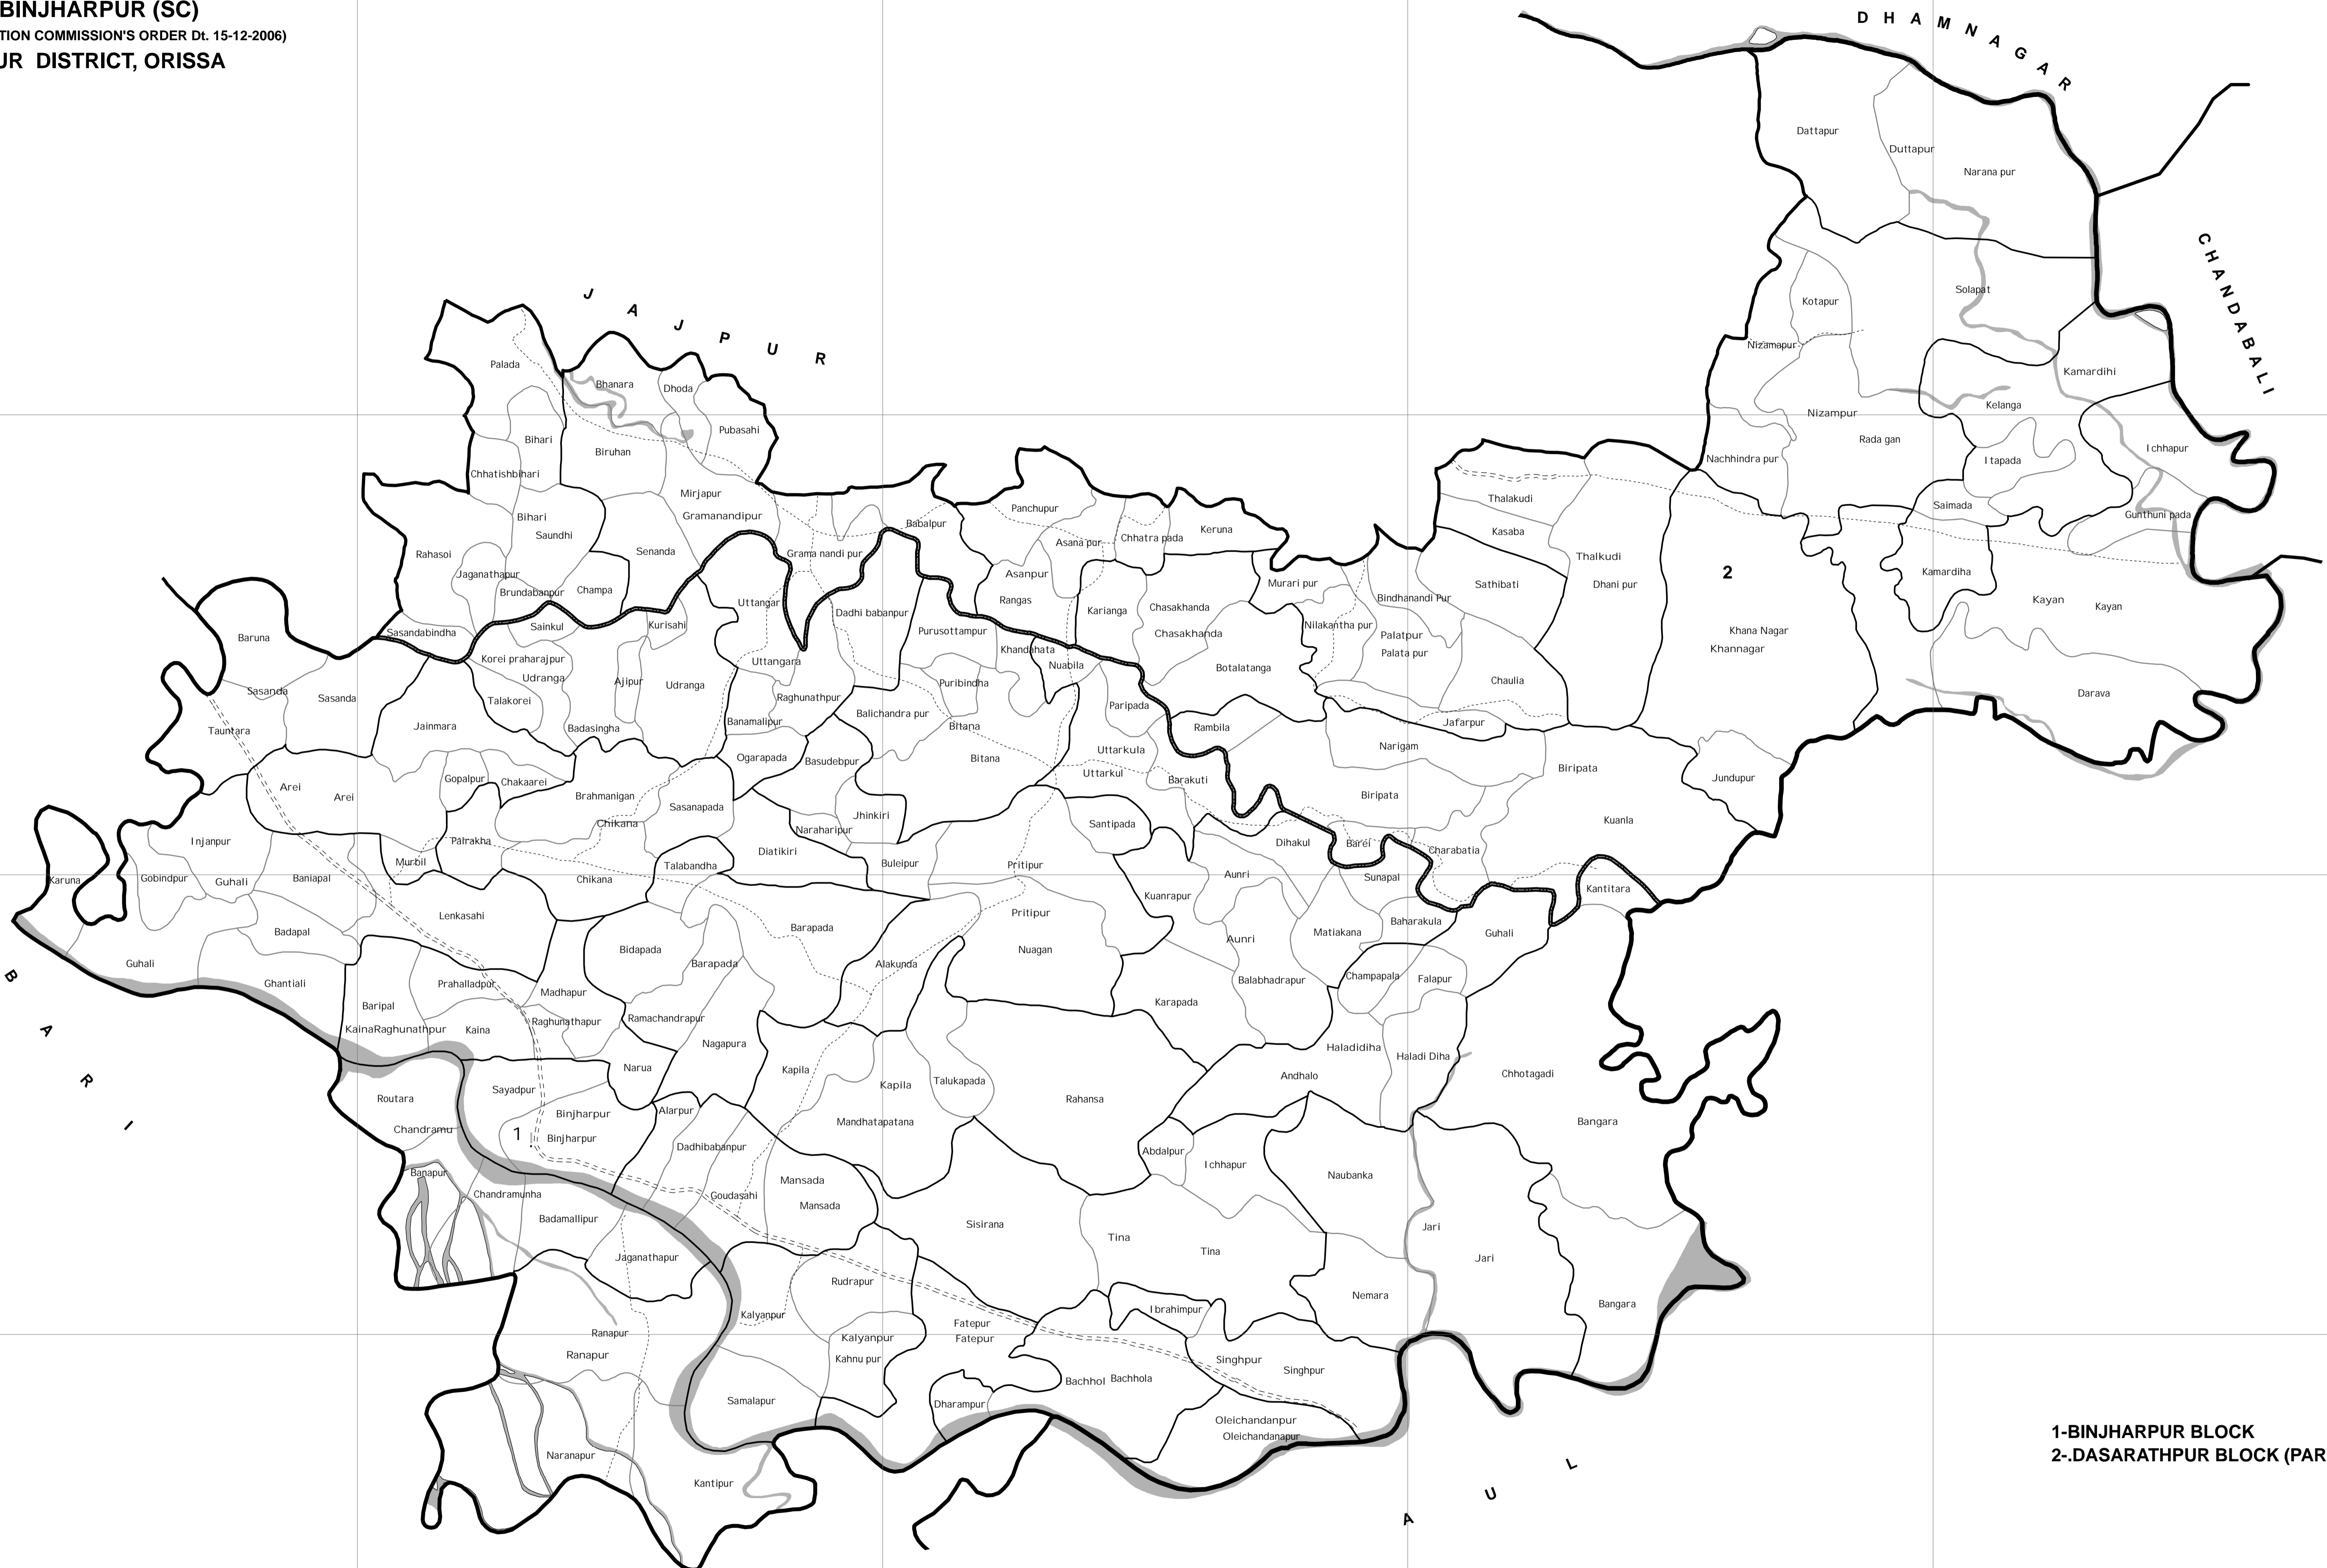

ASSEMBLY CONSTITUENCY MAP

48-BINJHARPUR (SC)

(AS PER DELIMITATION COMMISSION'S ORDER Dt. 15-12-2006)

JAJPUR DISTRICT, ORISSA

1-BINJHARPUR BLOCK
2-DASARATHPUR BLOCK (PART)

BLOCK H.Q.	ASSEMBLY BOUNDARY	NATIONAL HIGHWAY
MUNICIPALITY / NAC	BLOCK BOUNDARY	MAJOR ROADS
FOREST	G.P. BOUNDARY	OTHER ROADS
RIVER / RESERVOIR	VILLAGE BOUNDARY	RAILWAY