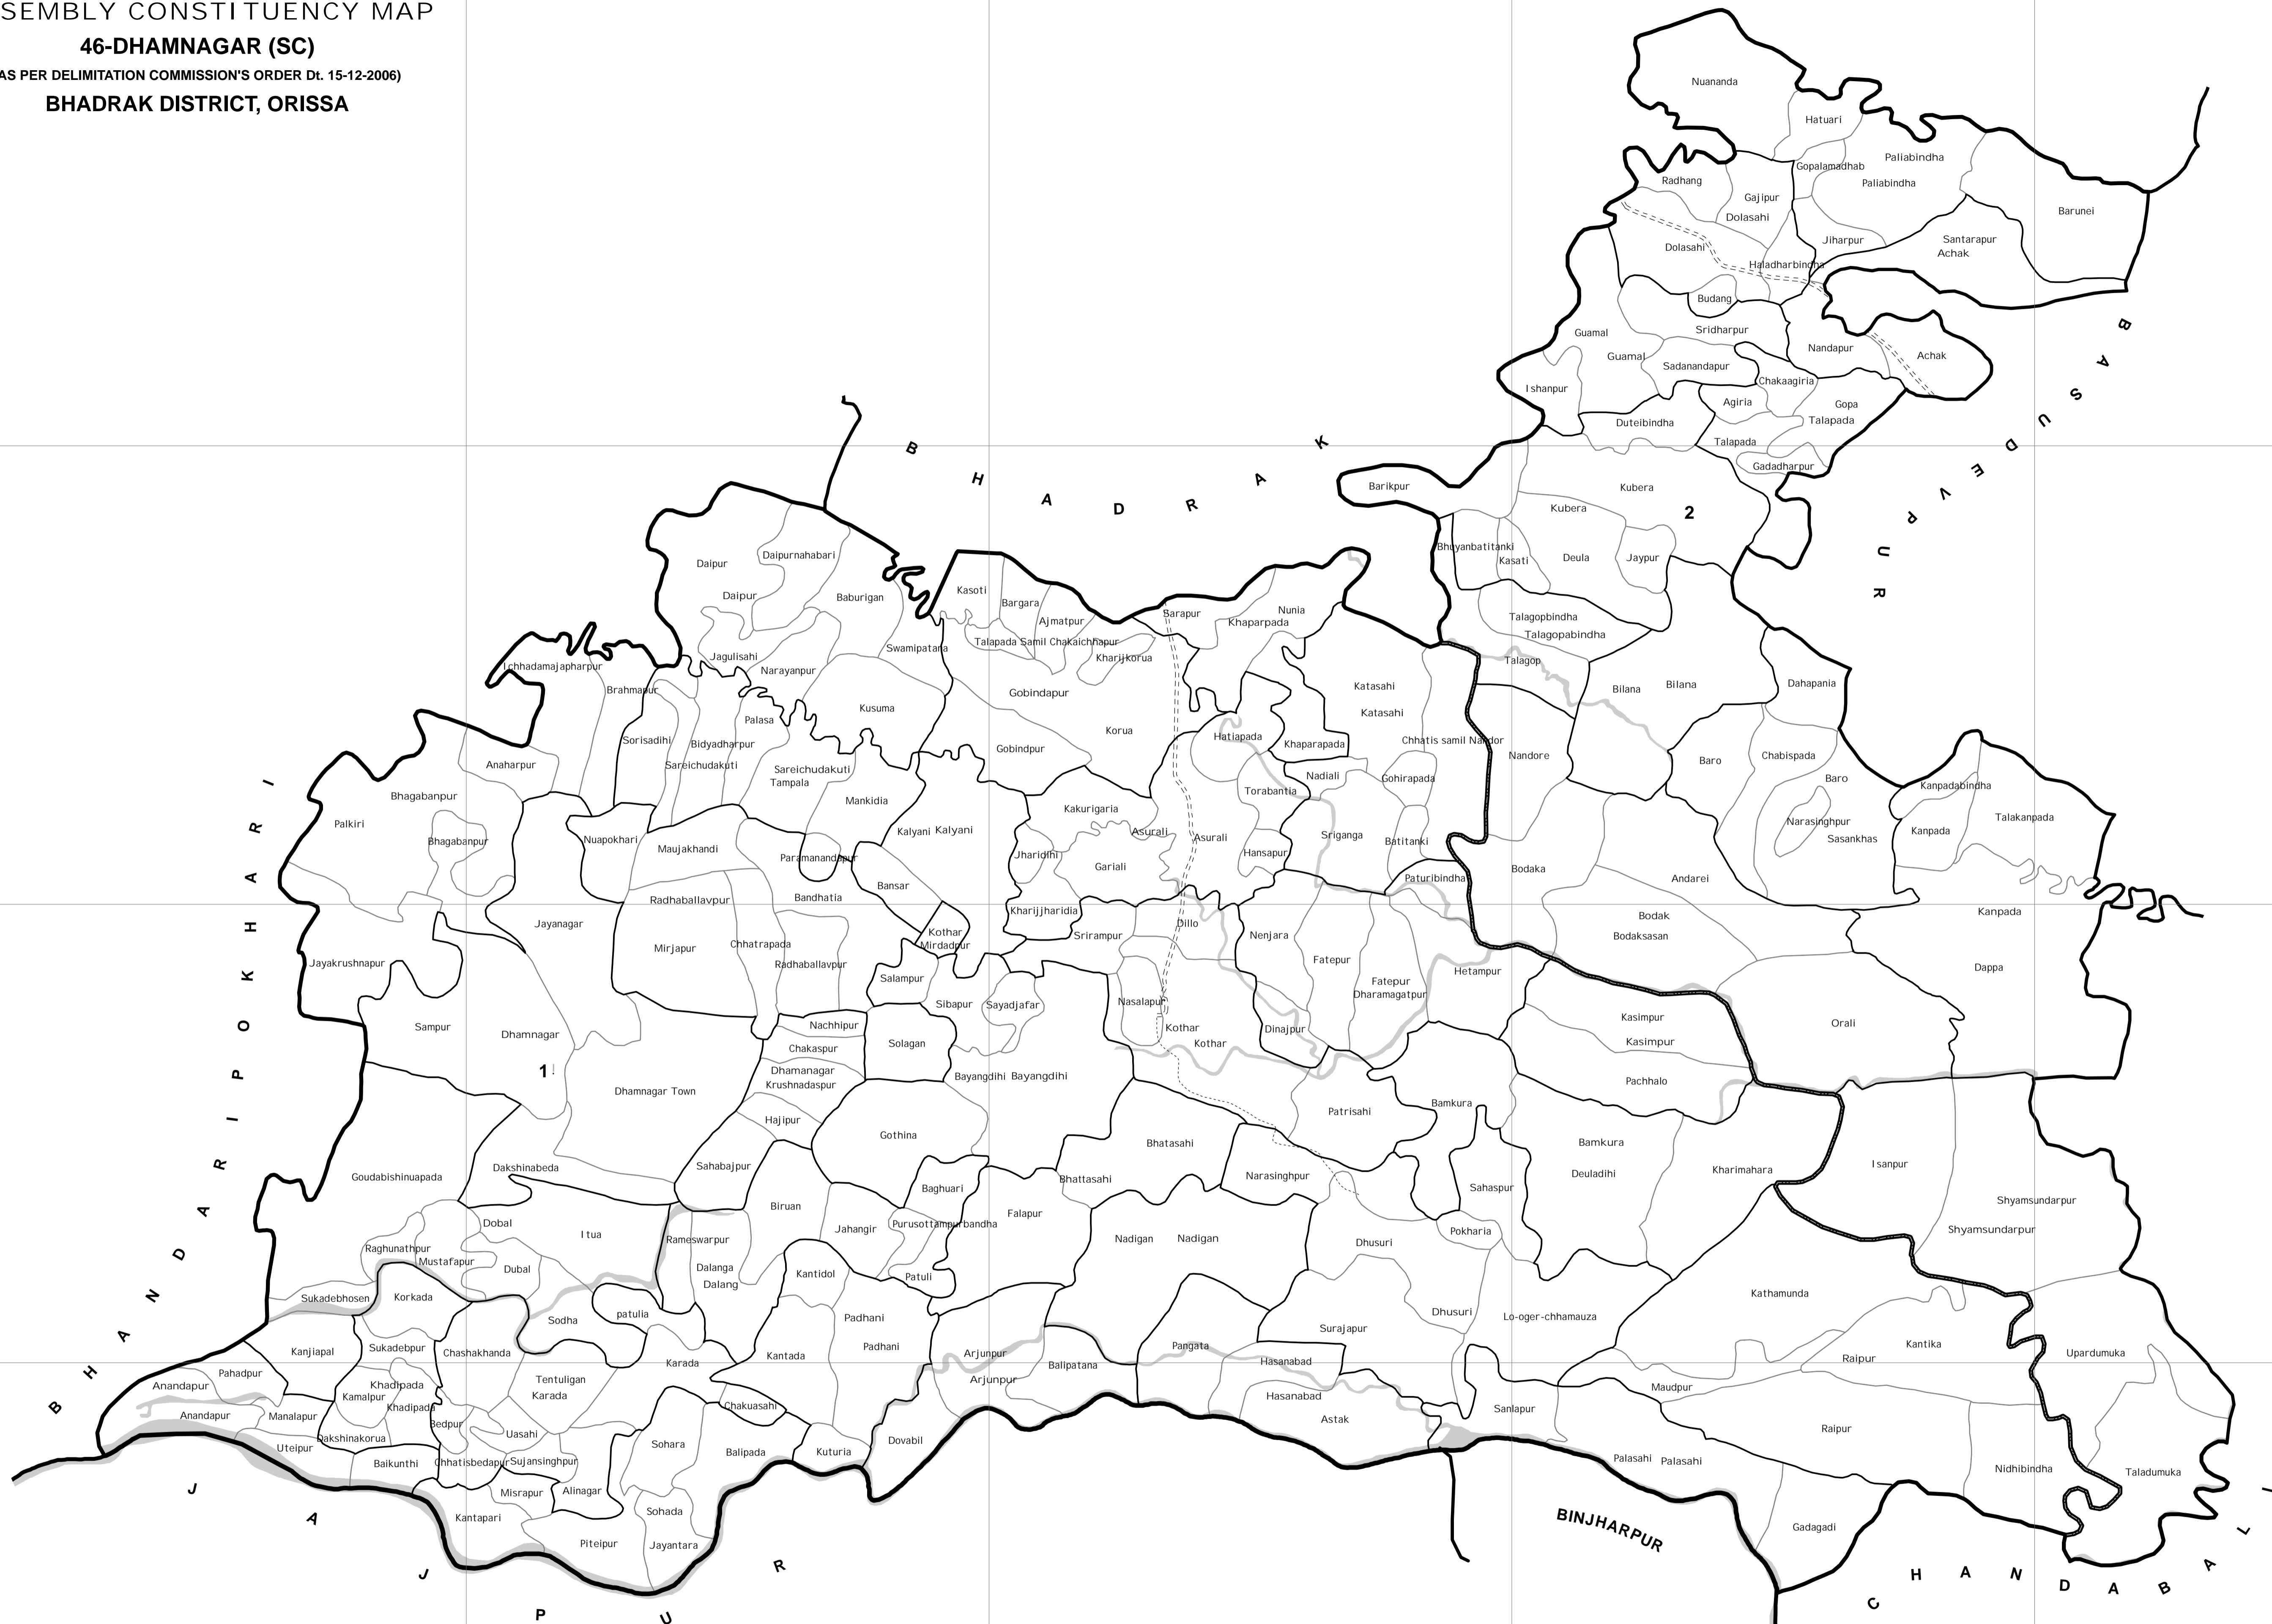

ASSEMBLY CONSTITUENCY MAP

46-DHAMNAGAR (SC)

(AS PER DELIMITATION COMMISSION'S ORDER Dt. 15-12-2006)

BHADRAK DISTRICT, ORISSA

1-DHAMNAGAR BLOCK
2-TIHIDI BLOCK(PART)

BLOCK H.Q.	ASSEMBLY BOUNDARY	NATIONAL HIGHWAY
MUNICIPALITY / NAC	BLOCK BOUNDARY	MAJOR ROADS
FOREST	G.P. BOUNDARY	OTHER ROADS
RIVER / RESERVOIR	VILLAGE BOUNDARY	RAILWAY