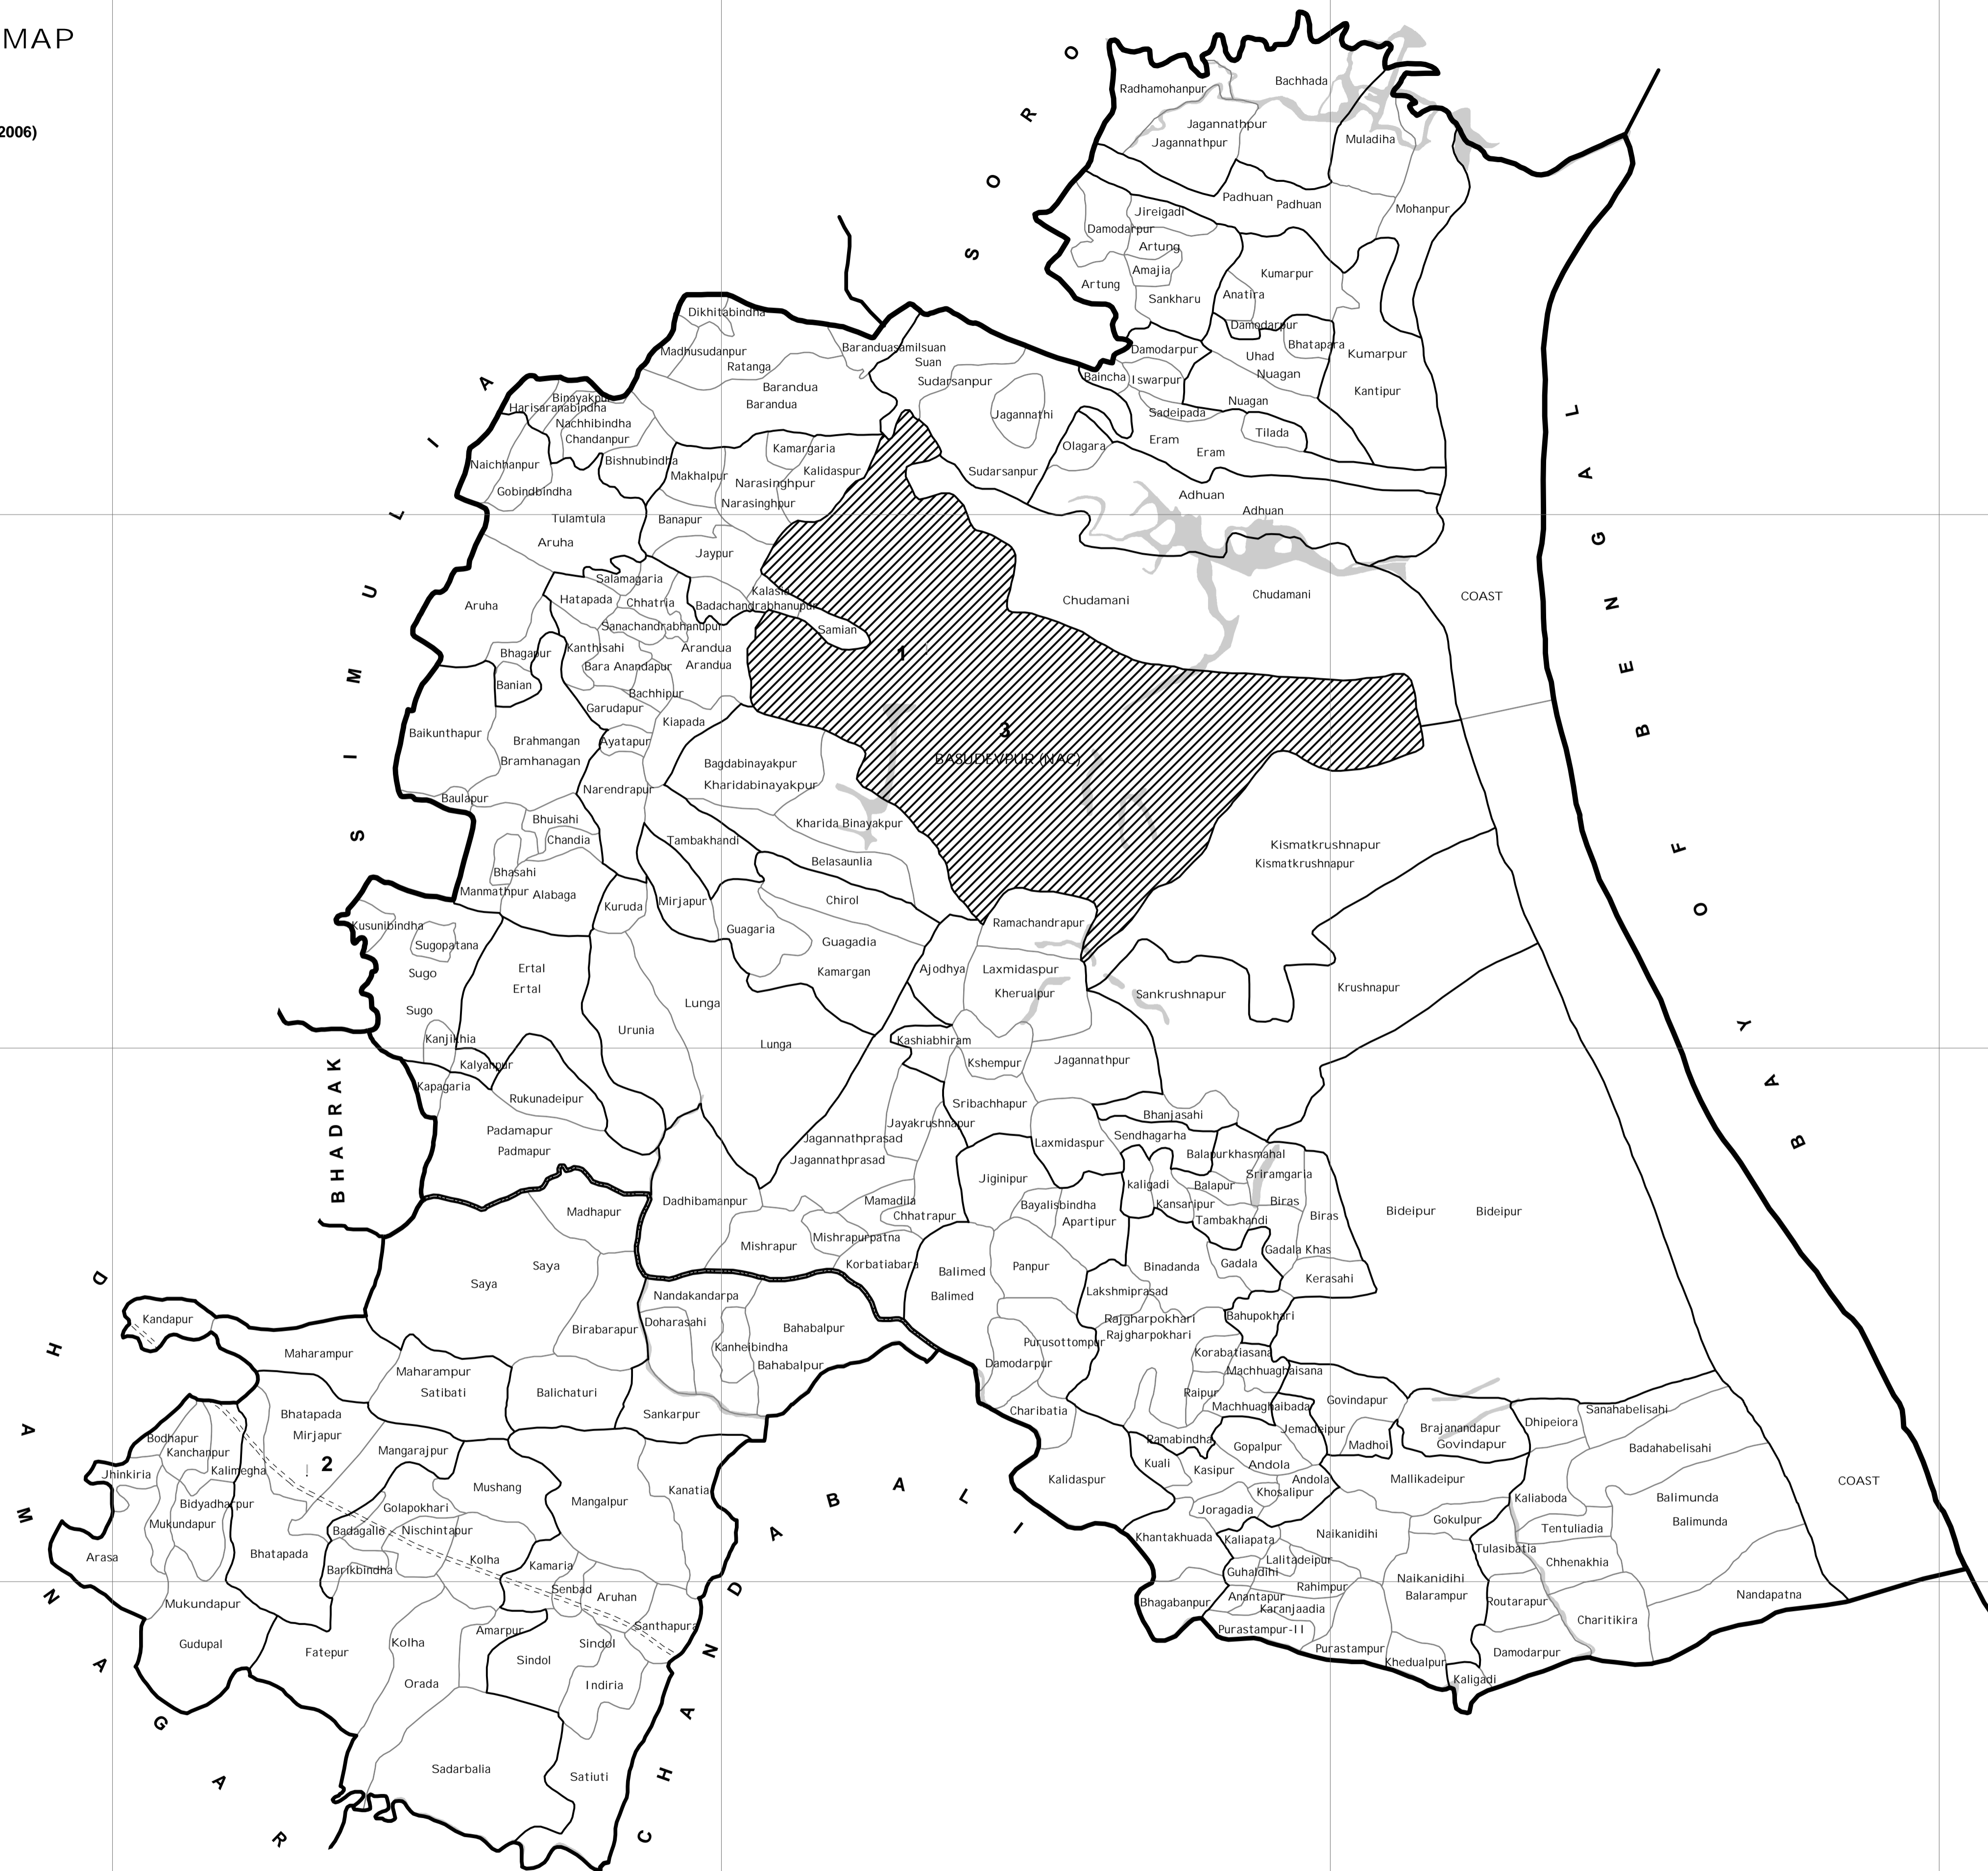

ASSEMBLY CONSTITUENCY MAP

45-BASUDEVPUR

(AS PER DELIMITATION COMMISSION'S ORDER Dt. 15-12-2006)

BHADRAK DISTRICT, ORISSA

1- BASUDEVPUR BLOCK
 2-TIHIDI BLOCK (PART)
 3- BASUDEVPUR (NAC)

BLOCK H.Q.	ASSEMBLY BOUNDARY	NATIONAL HIGHWAY
MUNICIPALITY / NAC	BLOCK BOUNDARY	MAJOR ROADS
FOREST	G.P. BOUNDARY	OTHER ROADS
RIVER / RESERVOIR	VILLAGE BOUNDARY	RAILWAY