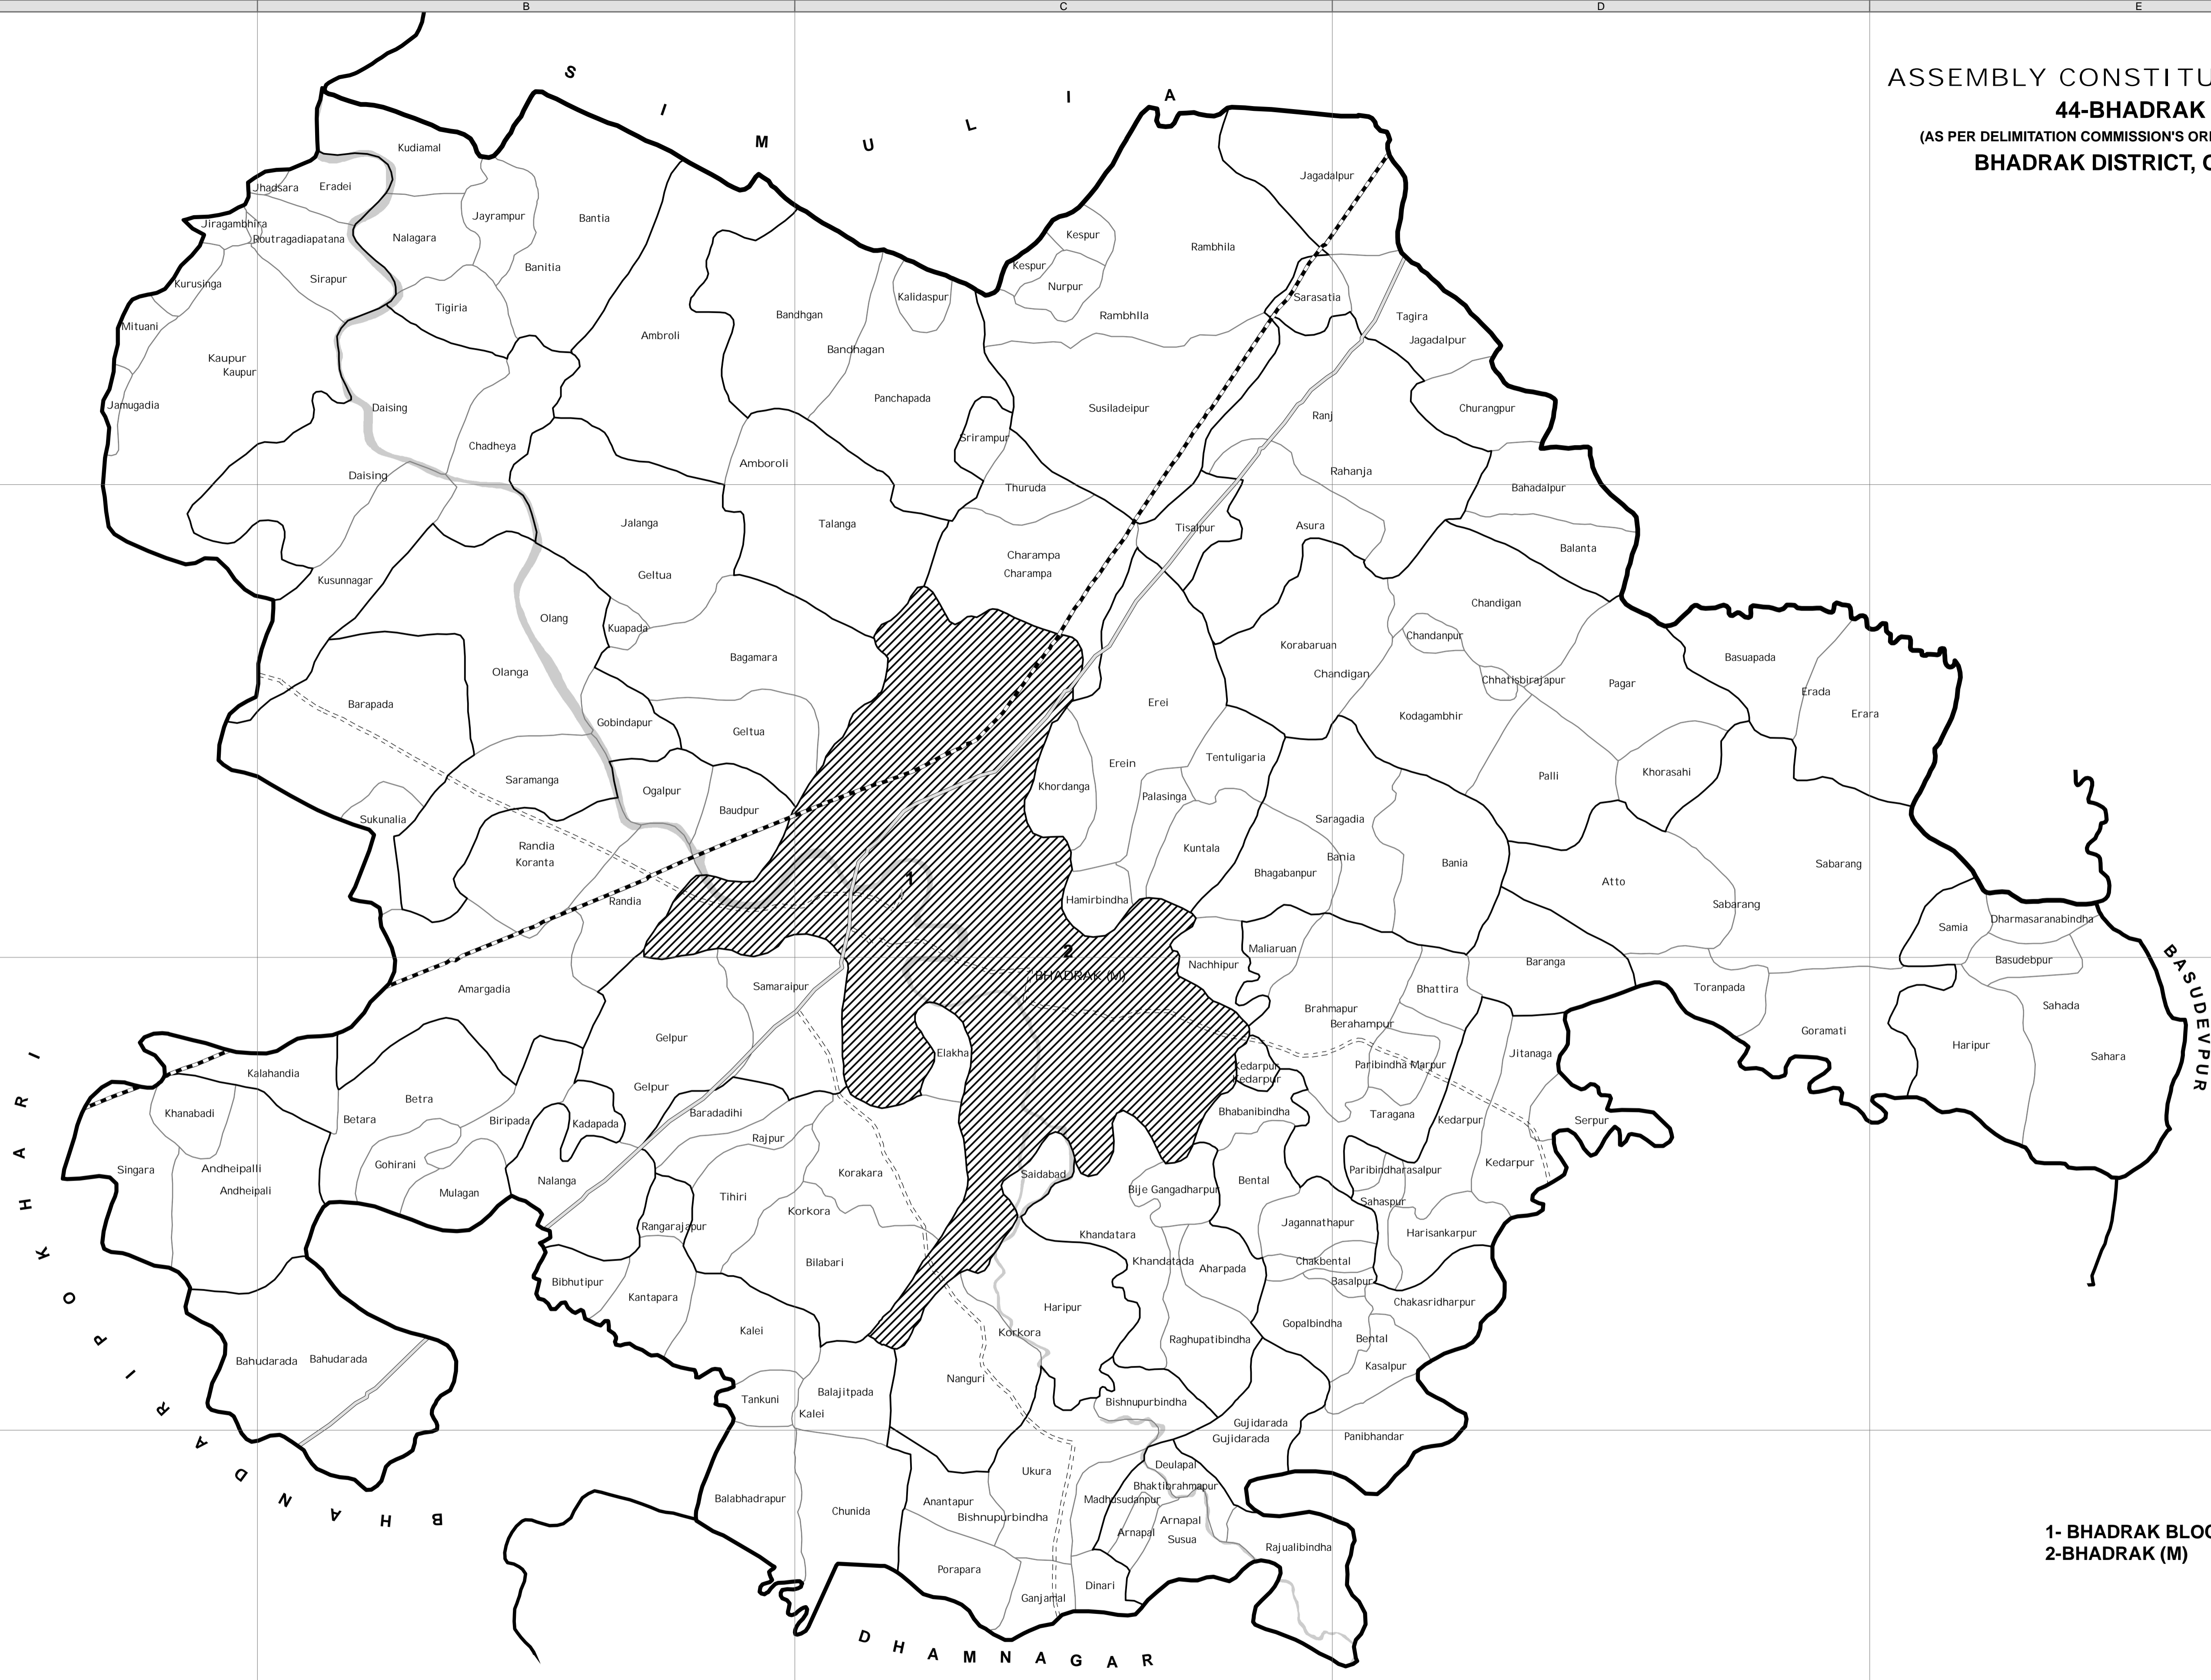

ASSEMBLY CONSTITUENCY MAP
44-BHADRAK
 (AS PER DELIMITATION COMMISSION'S ORDER Dt. 15-12-2006)
BHADRAK DISTRICT, ORISSA

1- BHADRAK BLOCK
 2-BHADRAK (M)

BLOCK H.Q.	ASSEMBLY BOUNDARY	NATIONAL HIGHWAY
MUNICIPALITY / NAC	BLOCK BOUNDARY	MAJOR ROADS
FOREST	G.P. BOUNDARY	OTHER ROADS
RIVER / RESERVOIR	VILLAGE BOUNDARY	RAILWAY