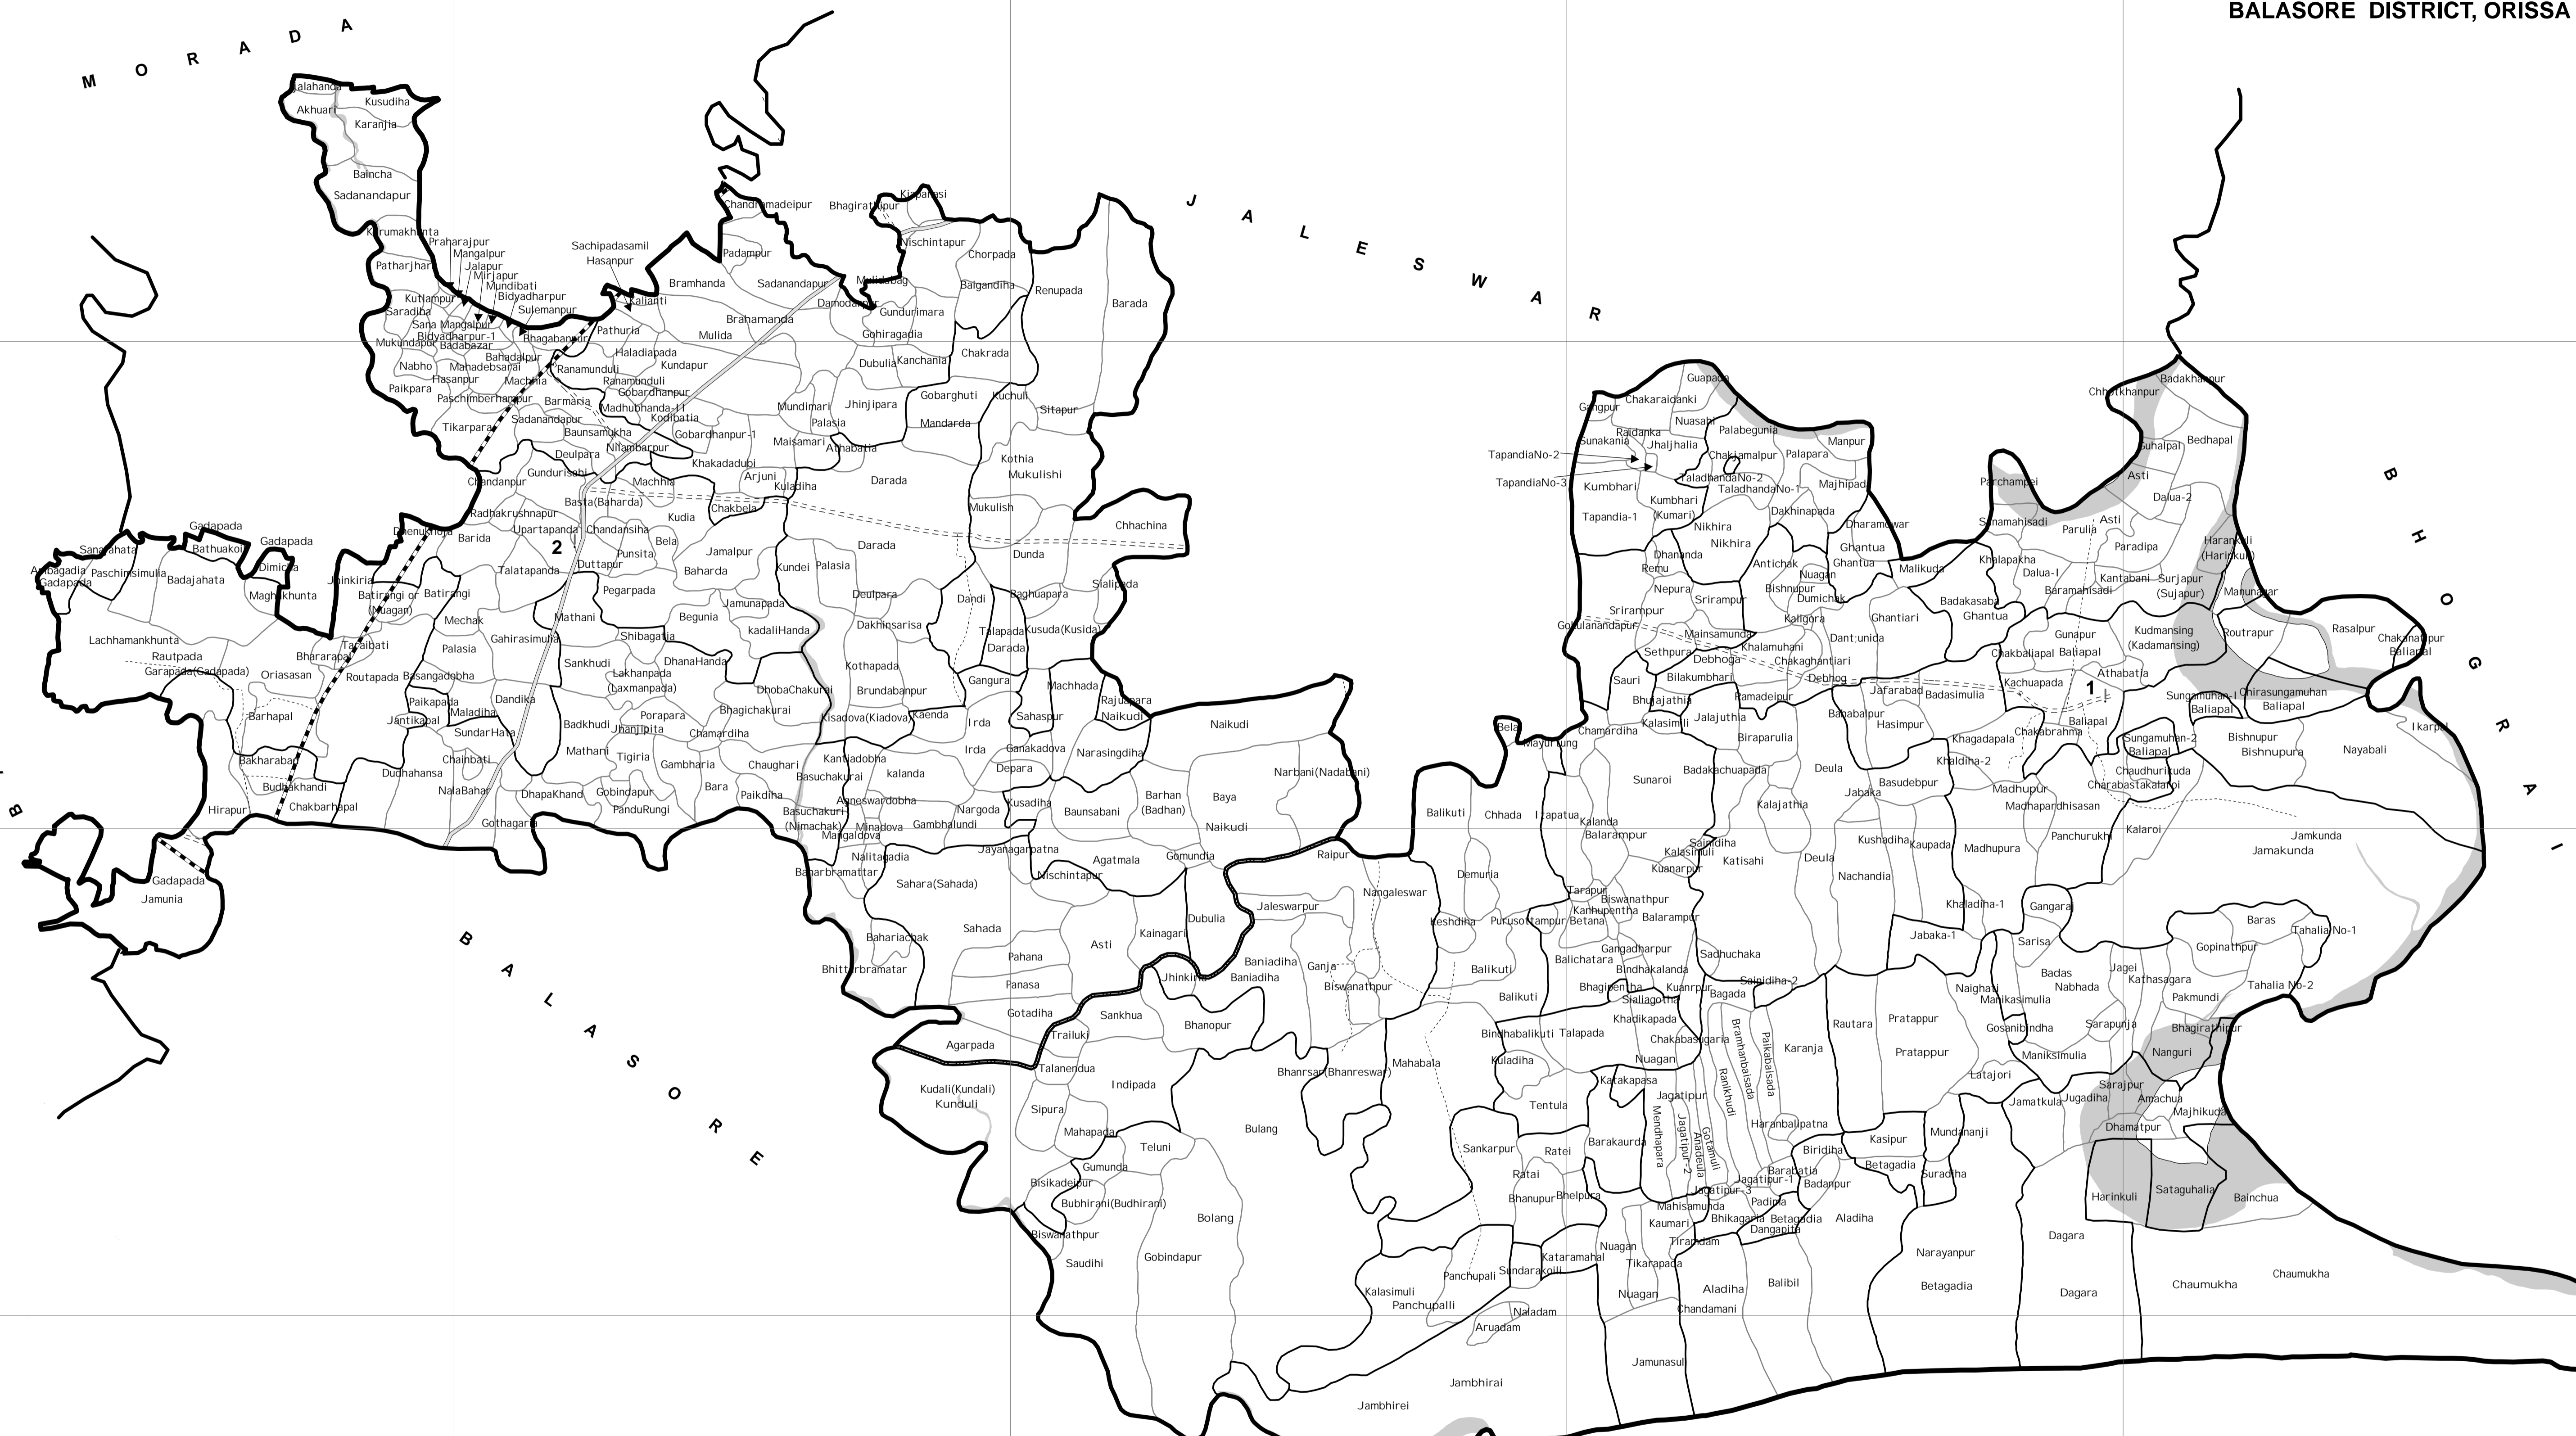

ASSEMBLY CONSTITUENCY MAP
37- BASTA
 (AS PER DELIMITATION COMMISSION'S ORDER Dt. 15-12-2006)
BALASORE DISTRICT, ORISSA

1. BALIAPAL BLOCK
 2. BASTA BLOCK (PART)

BLOCK H.Q.	ASSEMBLY BOUNDARY	NATIONAL HIGHWAY
MUNICIPALITY / NAC	BLOCK BOUNDARY	MAJOR ROADS
FOREST	G.P. BOUNDARY	OTHER ROADS
RIVER / RESERVOIR	VILLAGE BOUNDARY	RAILWAY