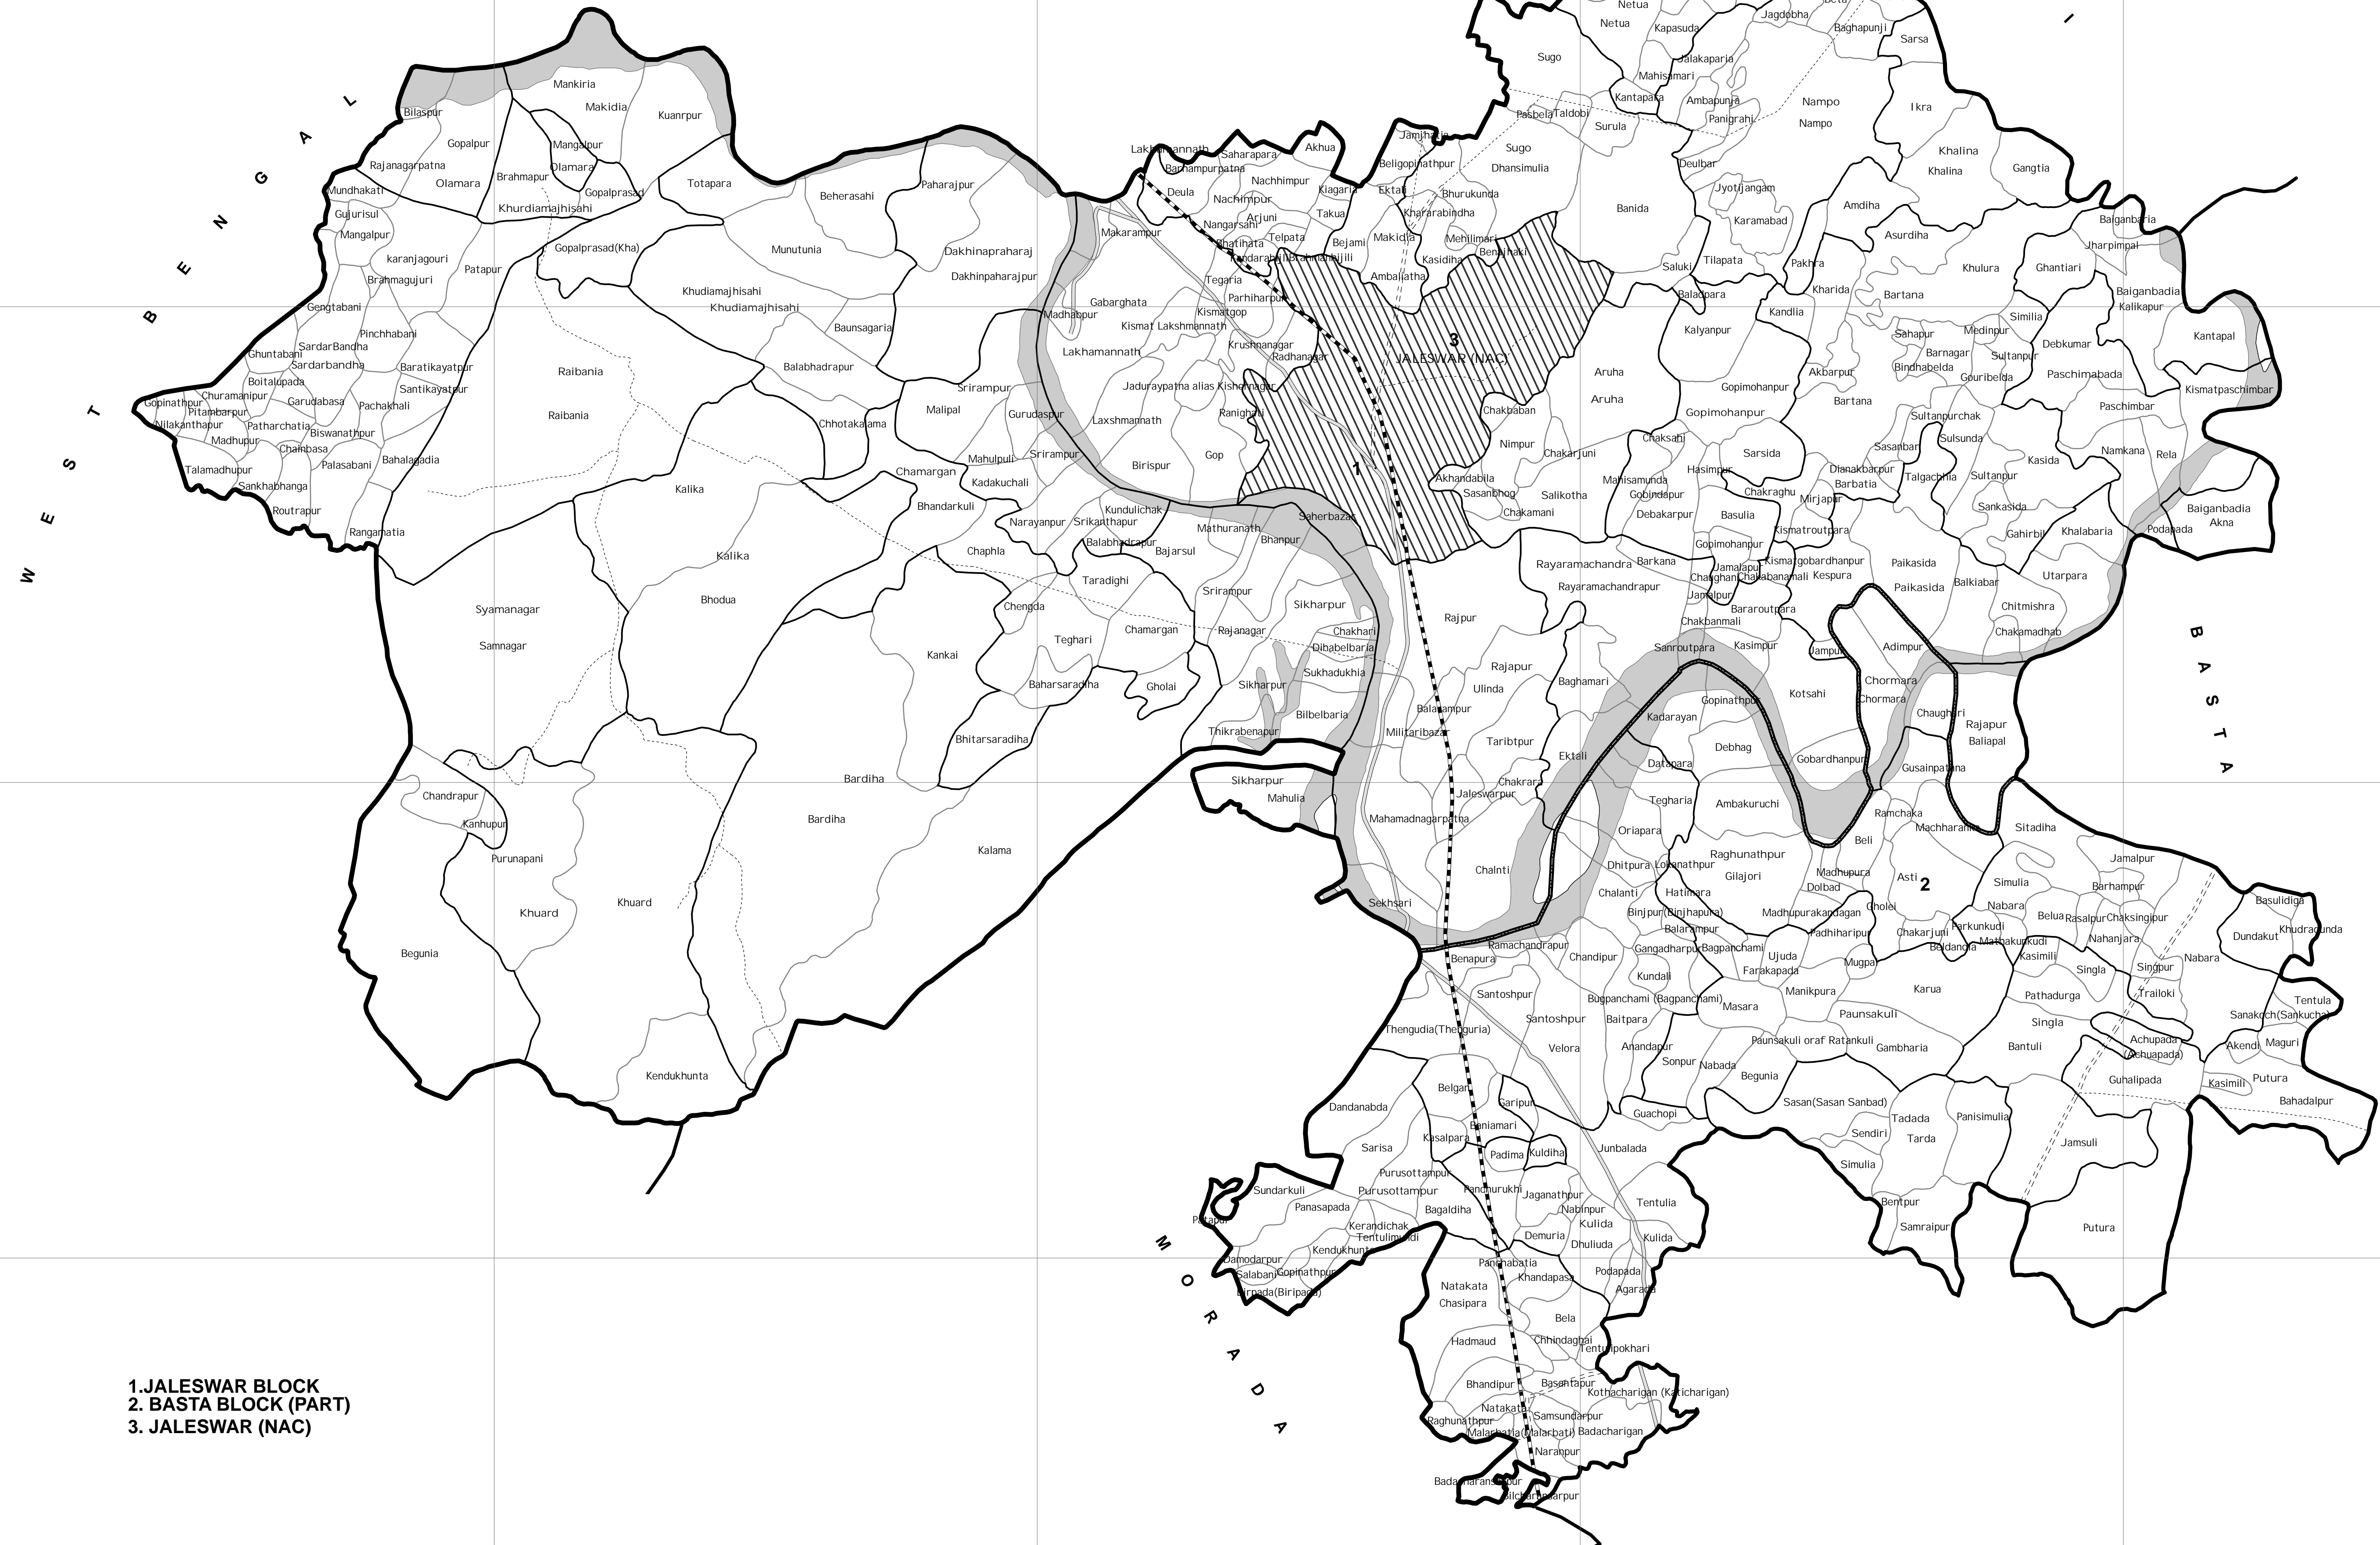

ASSEMBLY CONSTITUENCY MAP

35- JALESWAR

(AS PER DELIMITATION COMMISSION'S ORDER Dt. 15-12-2006)

BALASORE DISTRICT, ORISSA

- 1. JALESWAR BLOCK
- 2. BASTA BLOCK (PART)
- 3. JALESWAR (NAC)

! BLOCK H.Q.	— ASSEMBLY BOUNDARY	— NATIONAL HIGHWAY
▨ MUNICIPALITY / NAC	— BLOCK BOUNDARY	----- MAJOR ROADS
▤ FOREST	— G.P. BOUNDARY OTHER ROADS
■ RIVER / RESERVOIR	— VILLAGE BOUNDARY	- - - - - RAILWAY