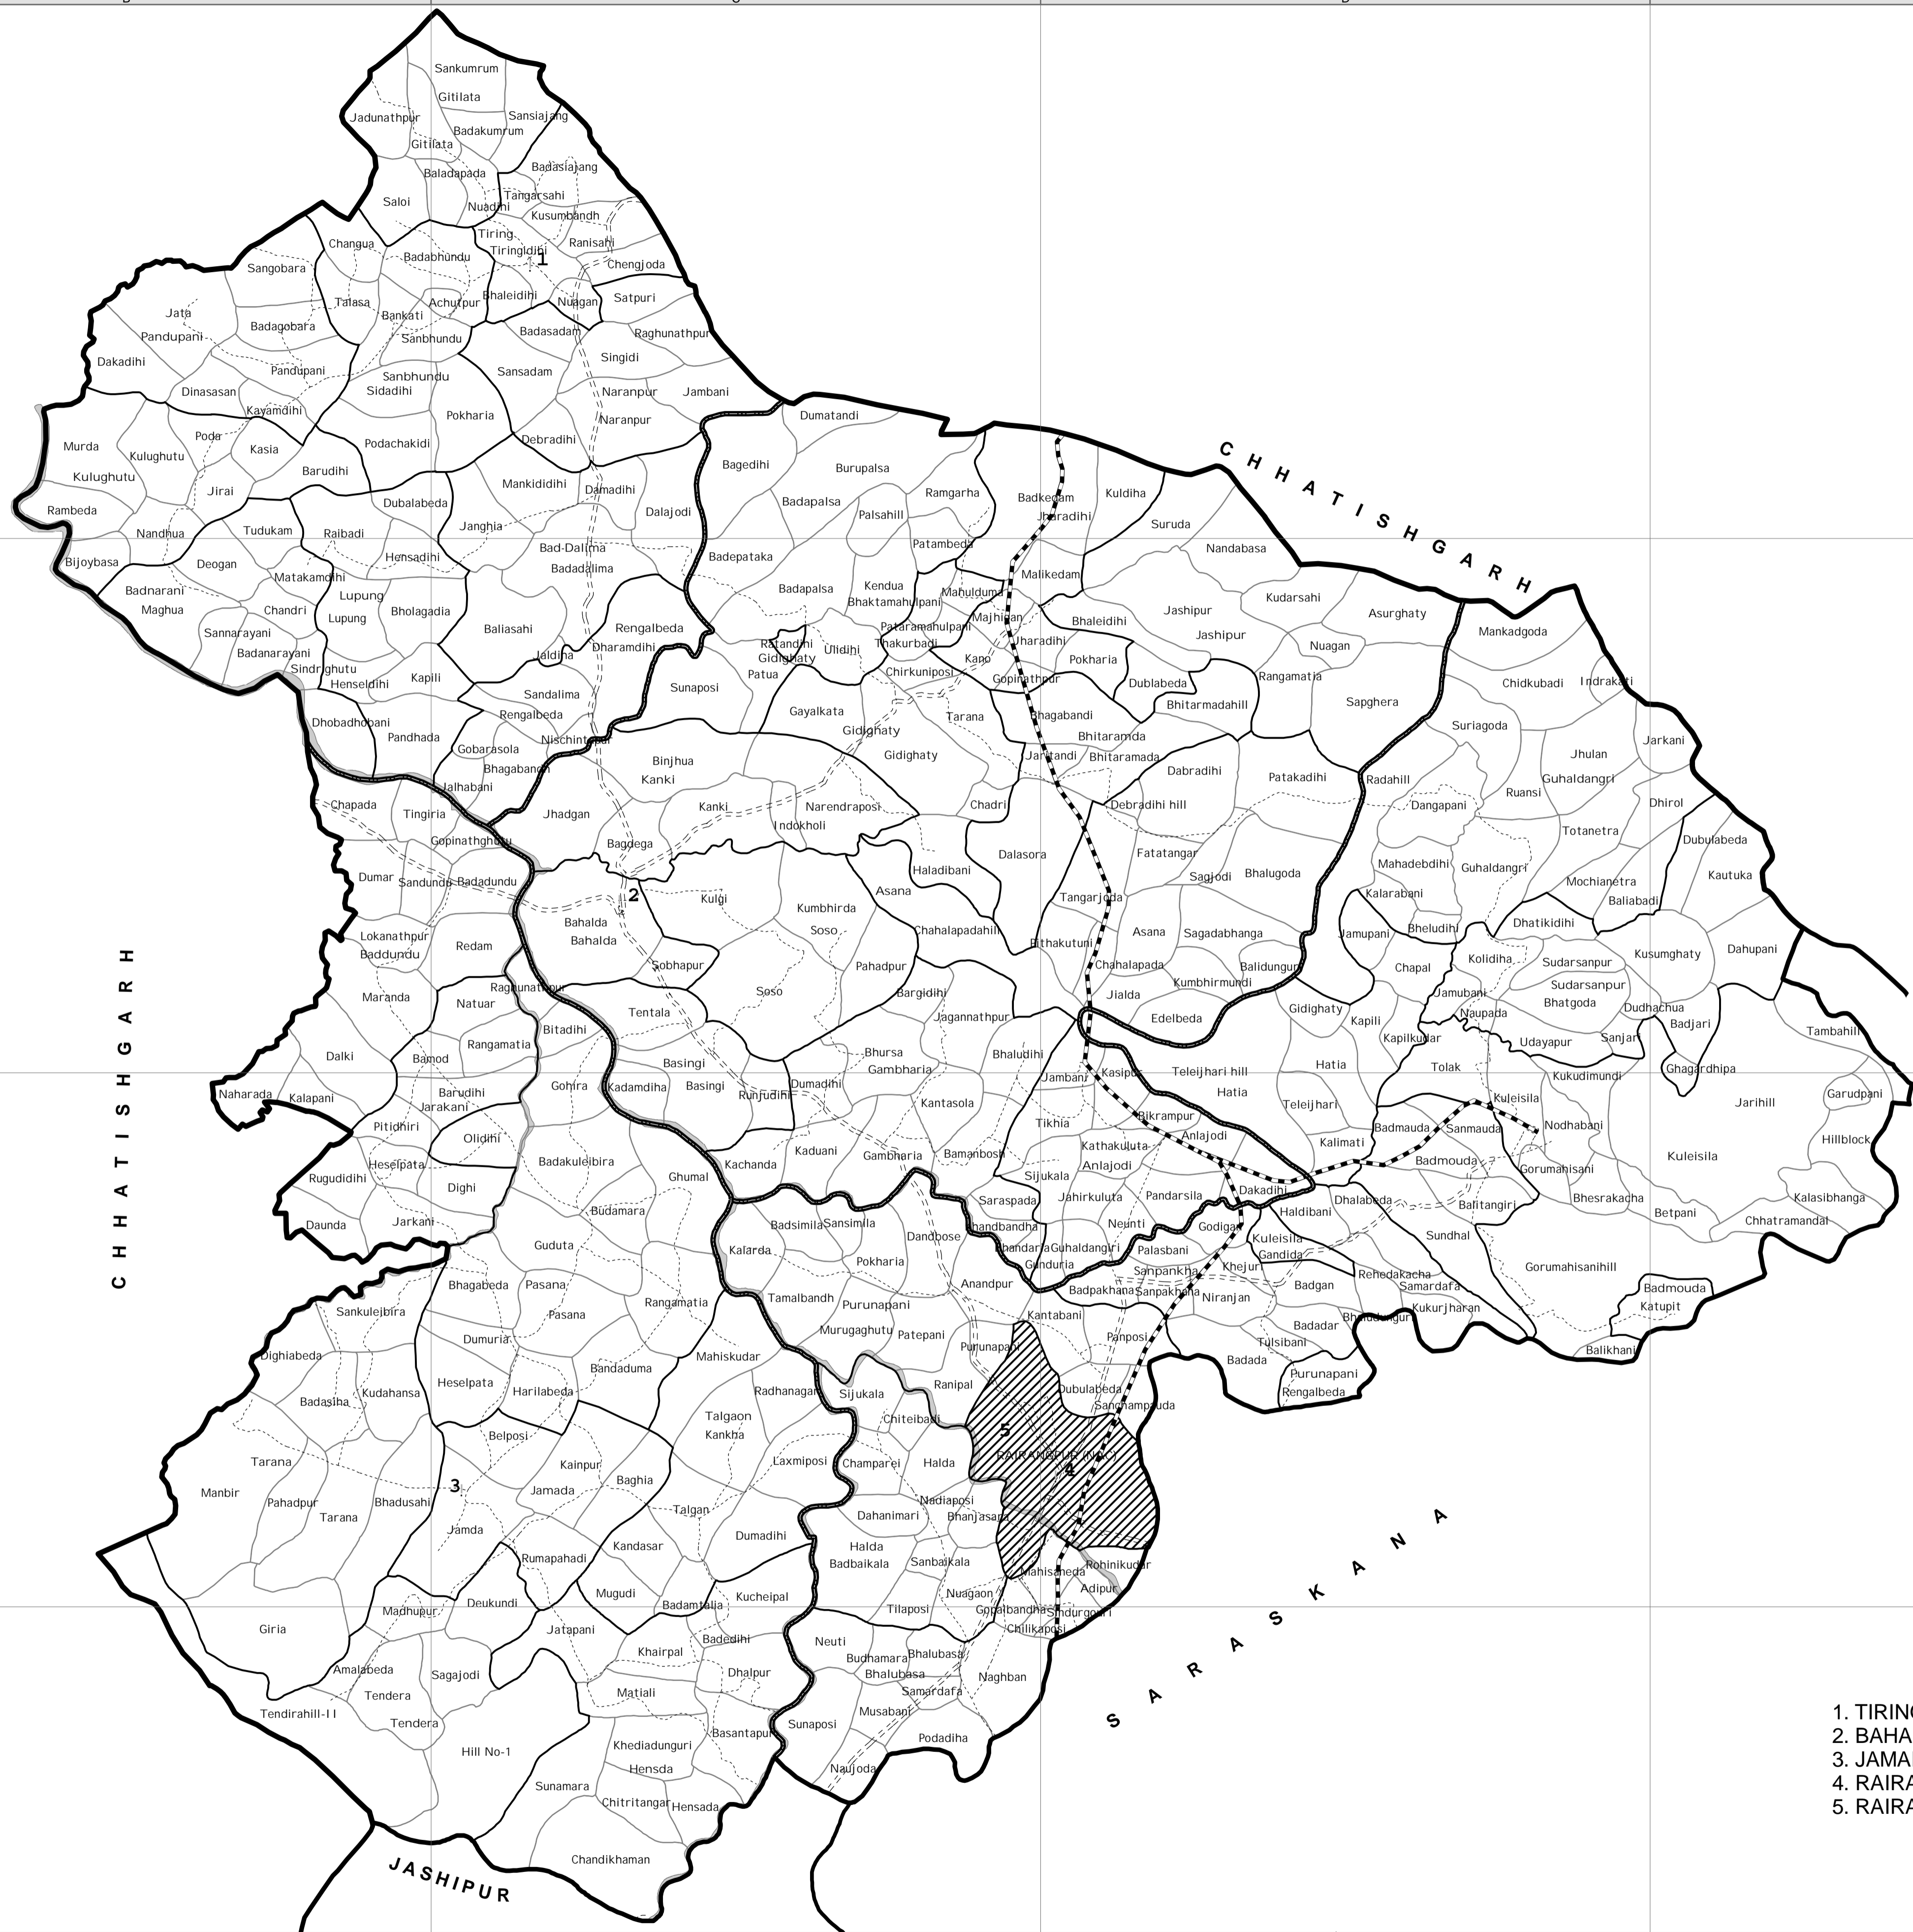

ASSEMBLY CONSTITUENCY MAP
29-RAIRANGPUR (ST)
 (AS PER DELIMITATION COMMISSION'S ORDER Dt. 15-12-2006)
MAYURBHANJ DISTRICT, ORISSA

1. TIRINGI BLOCK
2. BHALDA BLOCK
3. JAMADA BLOCK
4. RAIRANGPUR BLOCK
5. RAIRANGPUR (NAC)

BLOCK H.Q.	ASSEMBLY BOUNDARY	NATIONAL HIGHWAY
MUNICIPALITY / NAC	BLOCK BOUNDARY	MAJOR ROADS
FOREST	G.P. BOUNDARY	OTHER ROADS
RIVER / RESERVOIR	VILLAGE BOUNDARY	RAILWAY

Sponsored by
CHIEF ELECTORAL OFFICER
 Orissa, Bhubaneswar

Orissa Remote Sensing Application Centre
 Dept. of Science and Technology
 Govt. of Orissa, Bhubaneswar