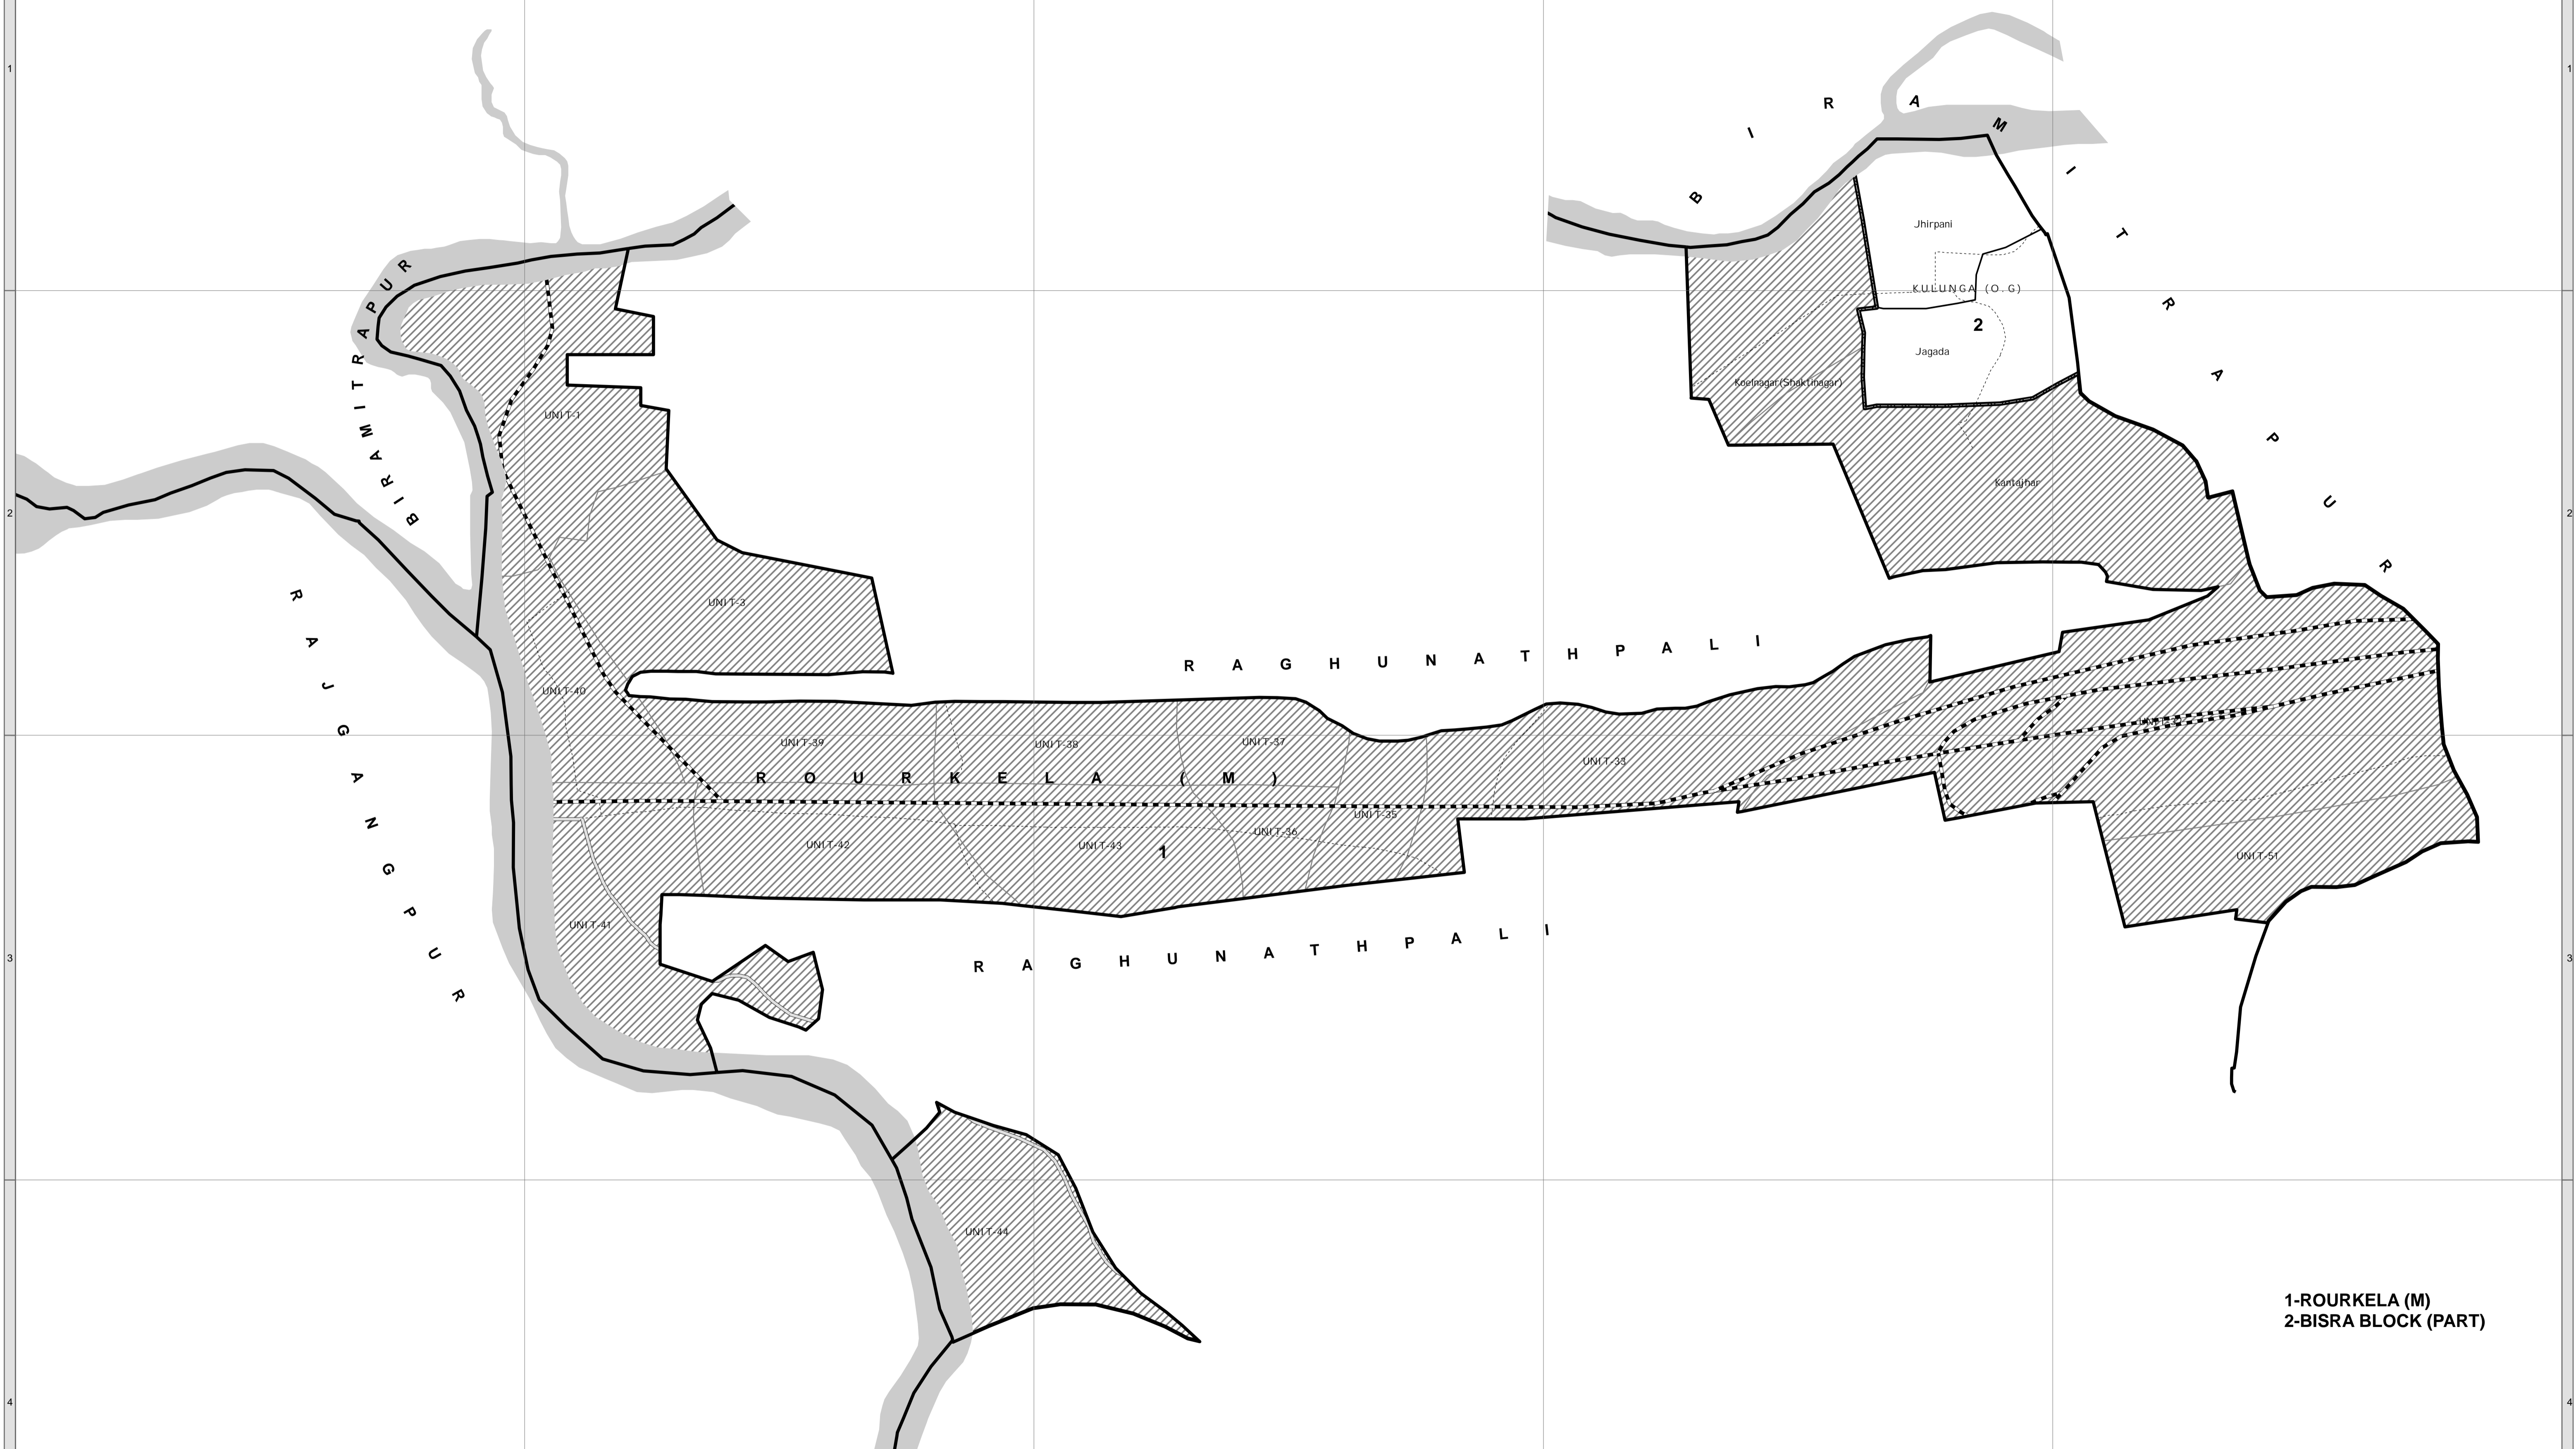

ASSEMBLY CONSTITUENCY MAP

12-ROURKELA

(AS PER DELIMITATION COMMISSION'S ORDER Dt. 15-12-2006)

SUNDARGARH DISTRICT, ORISSA

1-ROURKELA (M)
2-BISRA BLOCK (PART)

- ↓ BLOCK H.Q.
- ▨ MUNICIPALITY / NAC
- ▤ FOREST
- RIVER / RESERVOIR
- ASSEMBLY BOUNDARY
- BLOCK BOUNDARY
- G.P. BOUNDARY
- VILLAGE BOUNDARY
- NATIONAL HIGHWAY
- MAJOR ROADS
- OTHER ROADS
- - - - RAILWAY